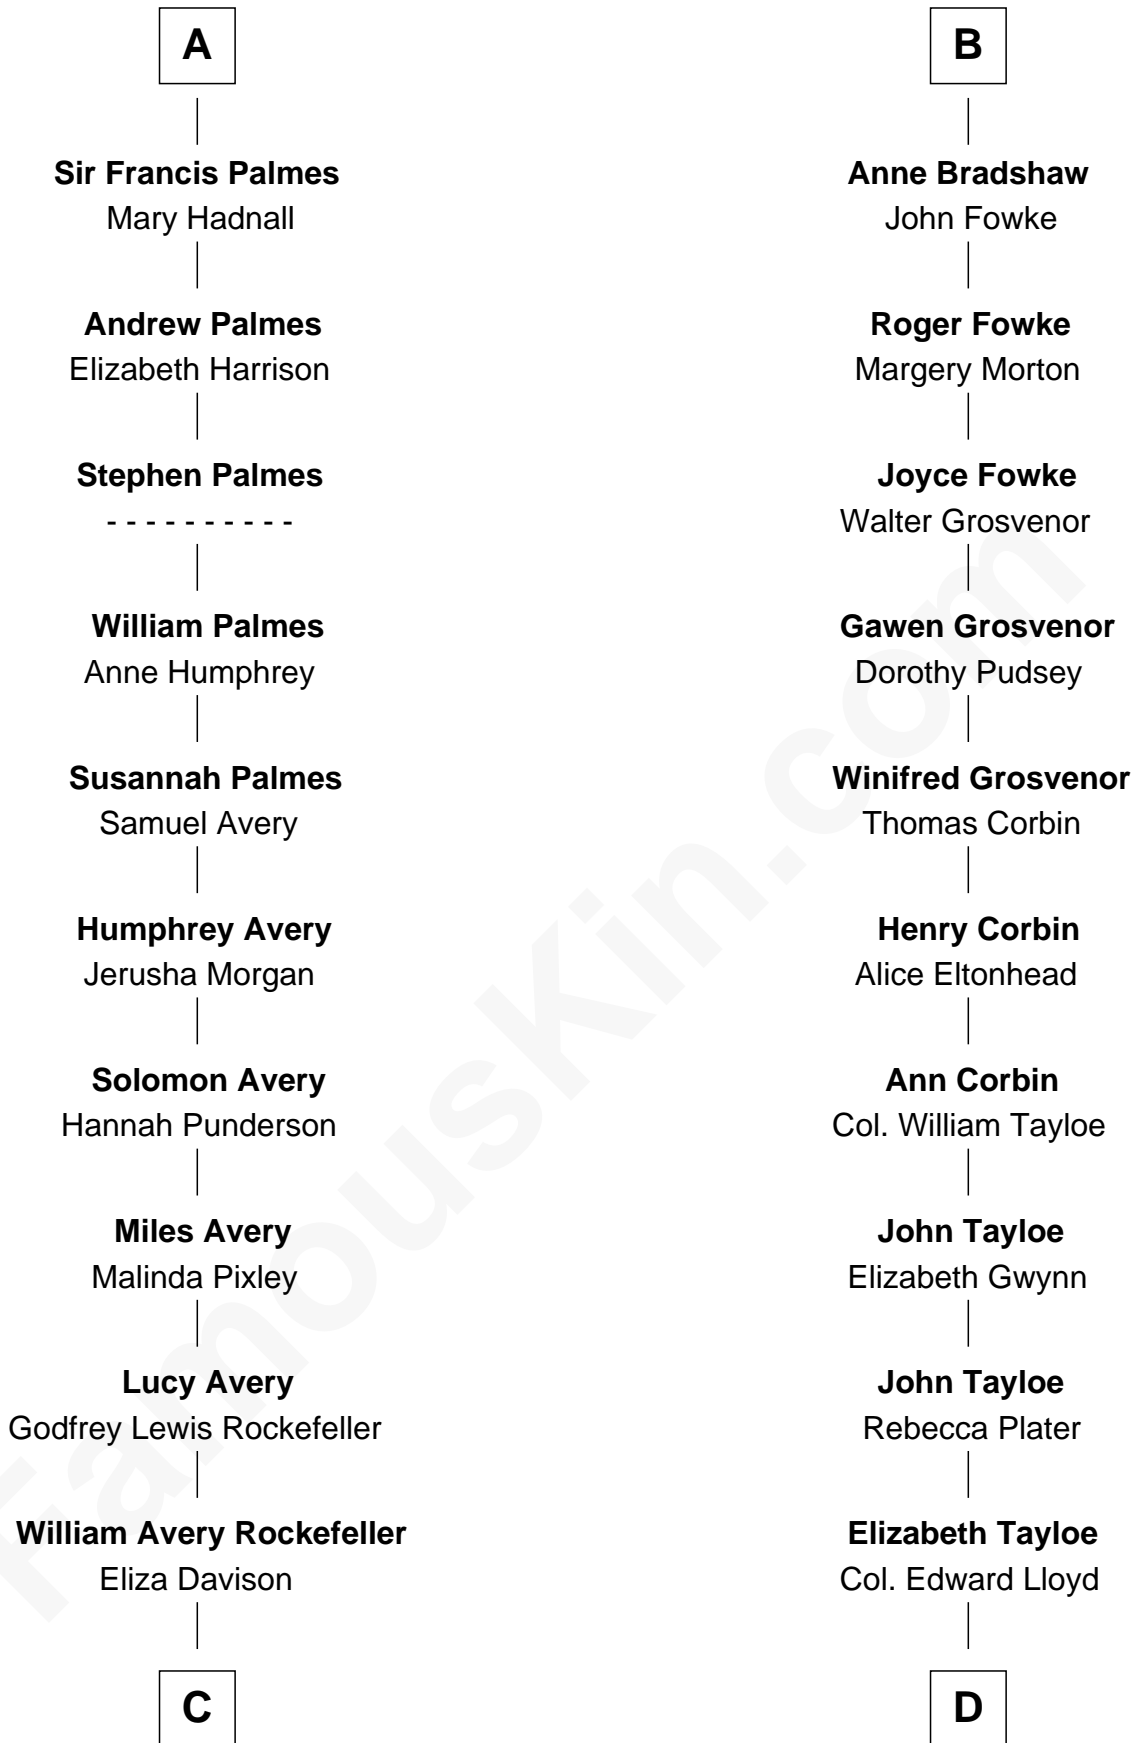

FamousKin.com Relationship Chart of

Nelson Rockefeller

41st U.S. Vice-President

19th cousin 1 time removed of

Thomas Hunt Morgan

Nobel Prize Winner in Physiology or Medicine

John de Welles

Maud de Roos

Stephen le Scrope

Maude le Scrope

Sir Baldwin Freville

Joyce Freville

Sir Roger Aston

Sir Robert Aston

Isabel Brereton

John Aston

Elizabeth Delves

Margaret Aston

John Kinnersley

Isabel Kinnersley

John Bradshaw

B

C

John Davison Rockefeller

Laura Celestia Spelman

John Davison Rockefeller

Abby Greene Aldrich

Nelson Rockefeller

41st U.S. Vice-President

D

Mary Tayloe Lloyd

Francis Scott Key