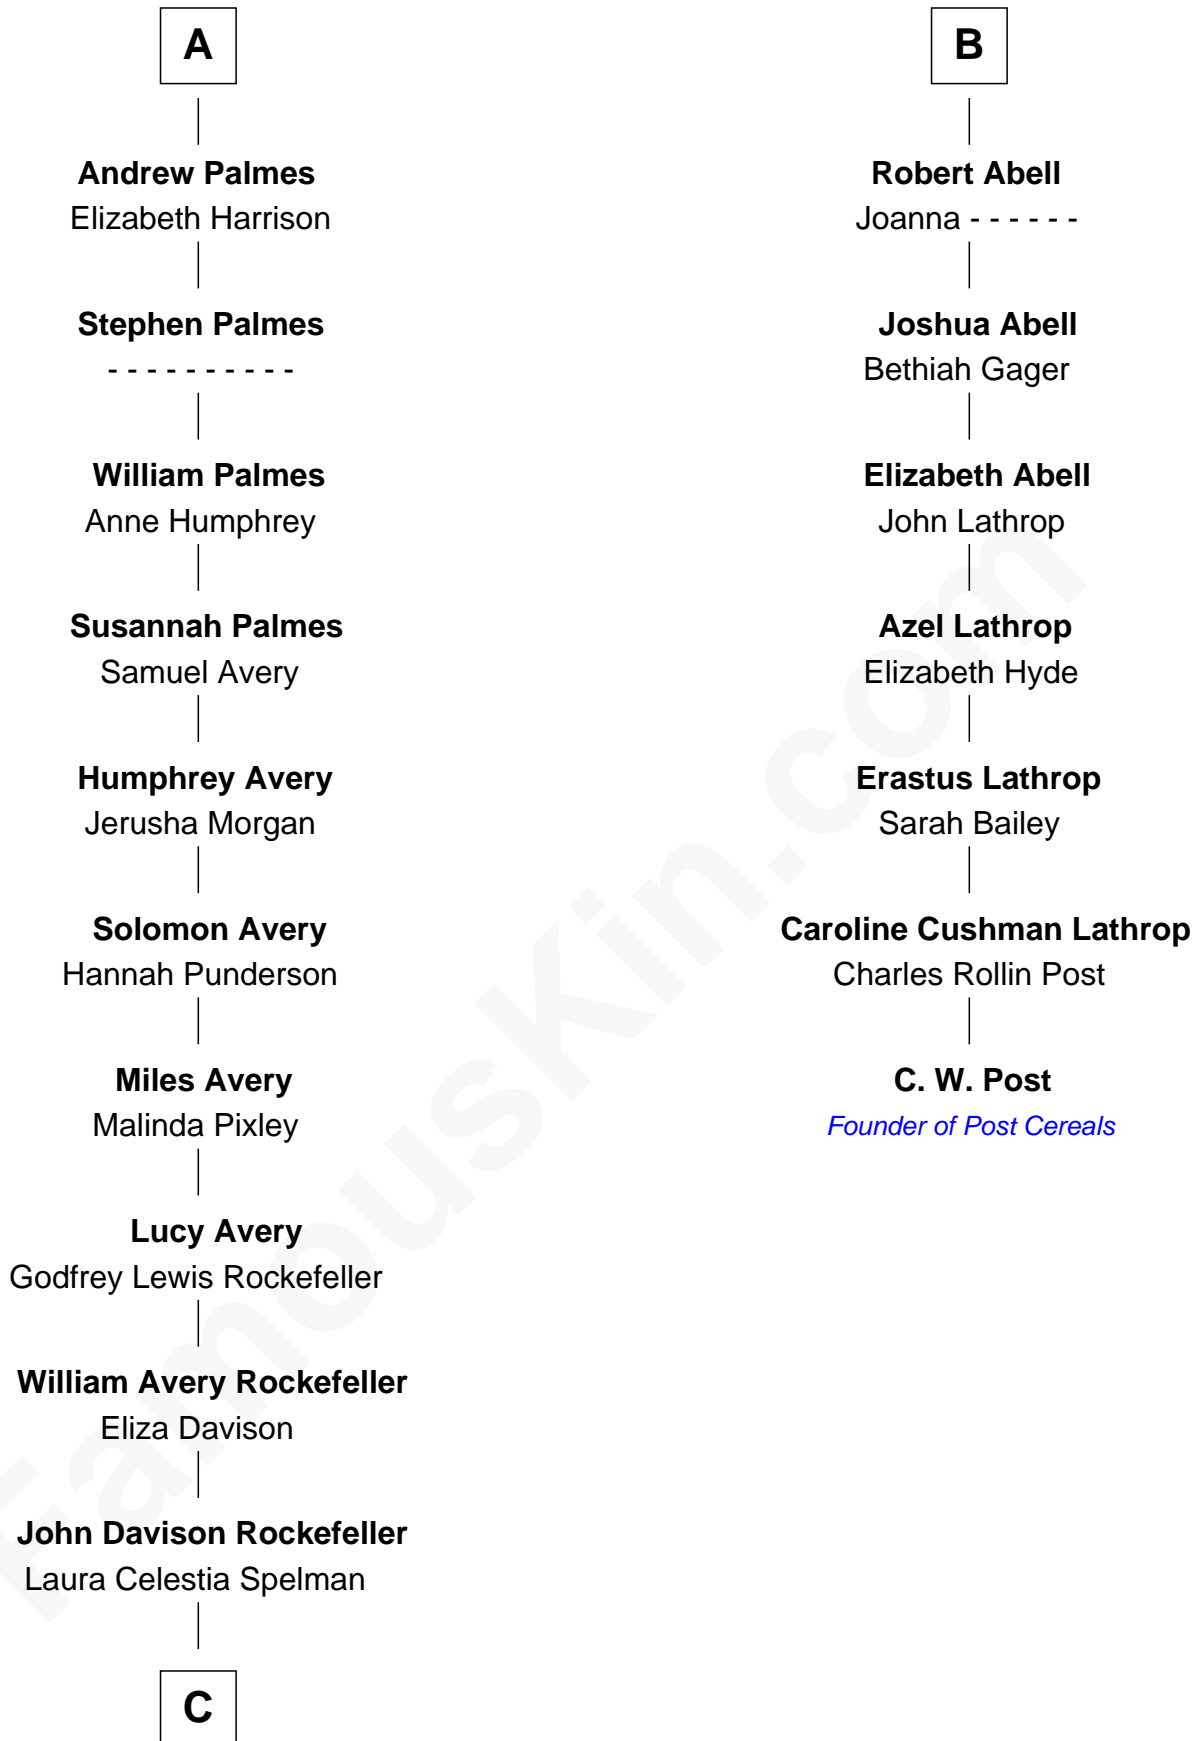

FamousKin.com
Relationship Chart of
Nelson Rockefeller
41st U.S. Vice-President

13th cousin 5 times removed of
C. W. Post
Founder of Post Cereals

Sir Walter Blount
 Sancha de Ayala

Sir Thomas Blount
 Margaret de Gresley

Cecily Mainwaring
 John Cotton

Anne Windsor
 Sir Roger Corbet

Sir George Cotton
 Mary Onley

Margaret Corbet
 Sir Francis Palmes

Richard Cotton
 Mary Mainwaring

Sir Francis Palmes
 Mary Hadnall

Frances Cotton
 George Abell

A

B

C

—
John Davison Rockefeller

Abby Greene Aldrich

—
Nelson Rockefeller

41st U.S. Vice-President

FamousKin.com