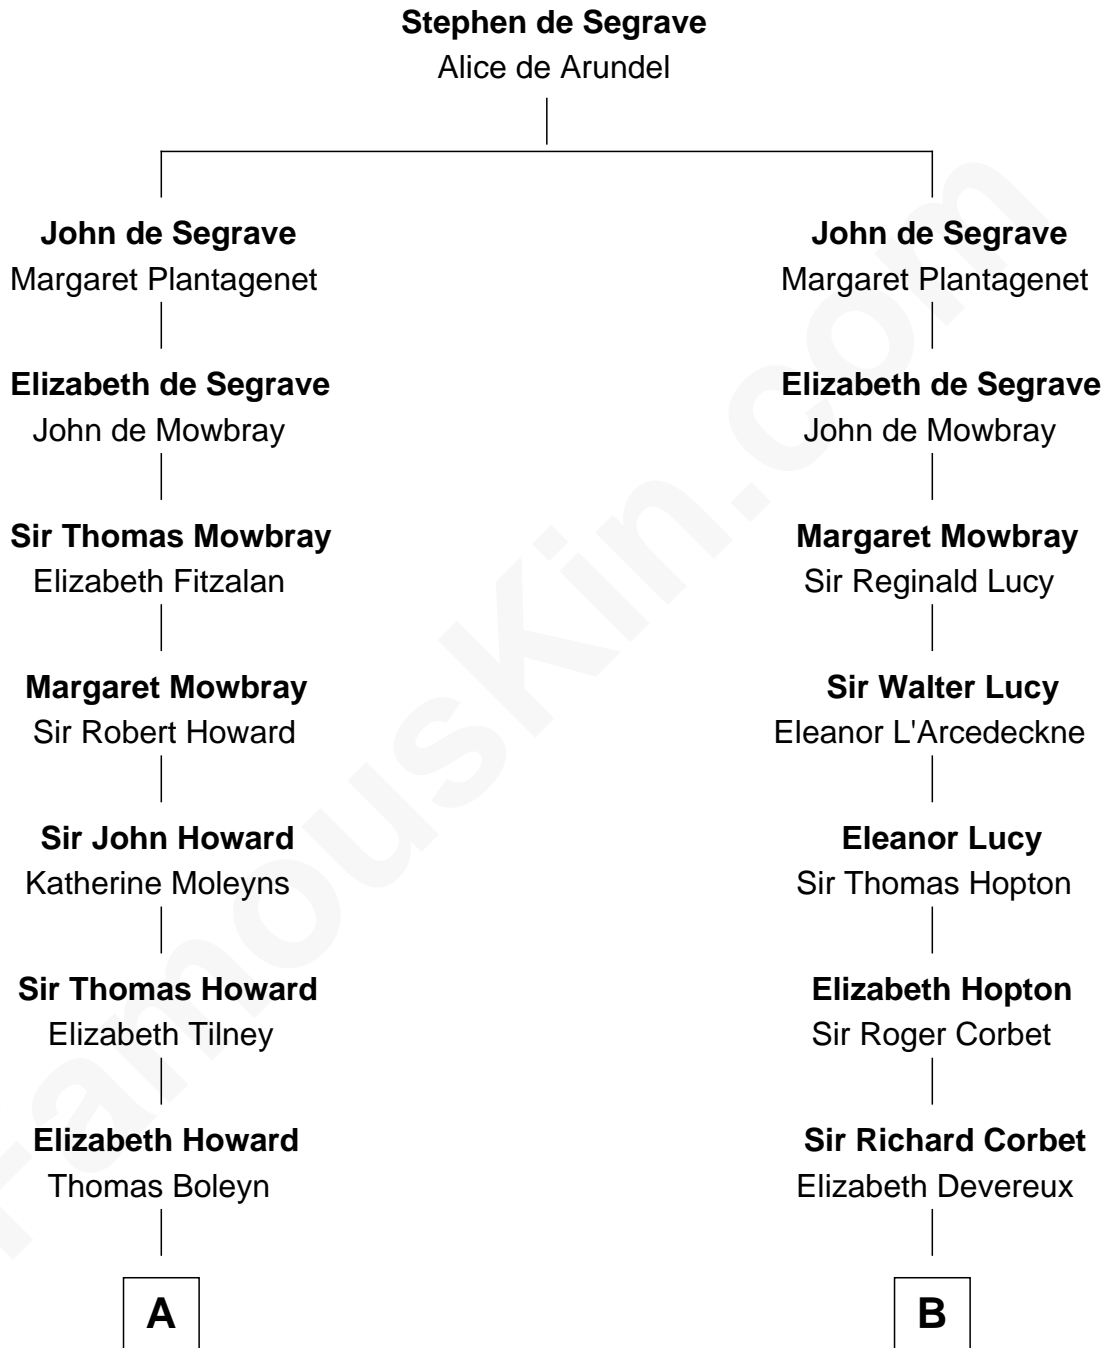

FamousKin.com Relationship Chart of

Nelson Rockefeller
41st U.S. Vice-President

18th cousin 3 times removed of

C. W. Post
Founder of Post Cereals

C

Lucy Avery
Godfrey Lewis Rockefeller

William Avery Rockefeller
Eliza Davison

John Davison Rockefeller
Laura Celestia Spelman

John Davison Rockefeller
Abby Greene Aldrich

Nelson Rockefeller
41st U.S. Vice-President

D

Caroline Cushman Lathrop
Charles Rollin Post

C. W. Post
Founder of Post Cereals