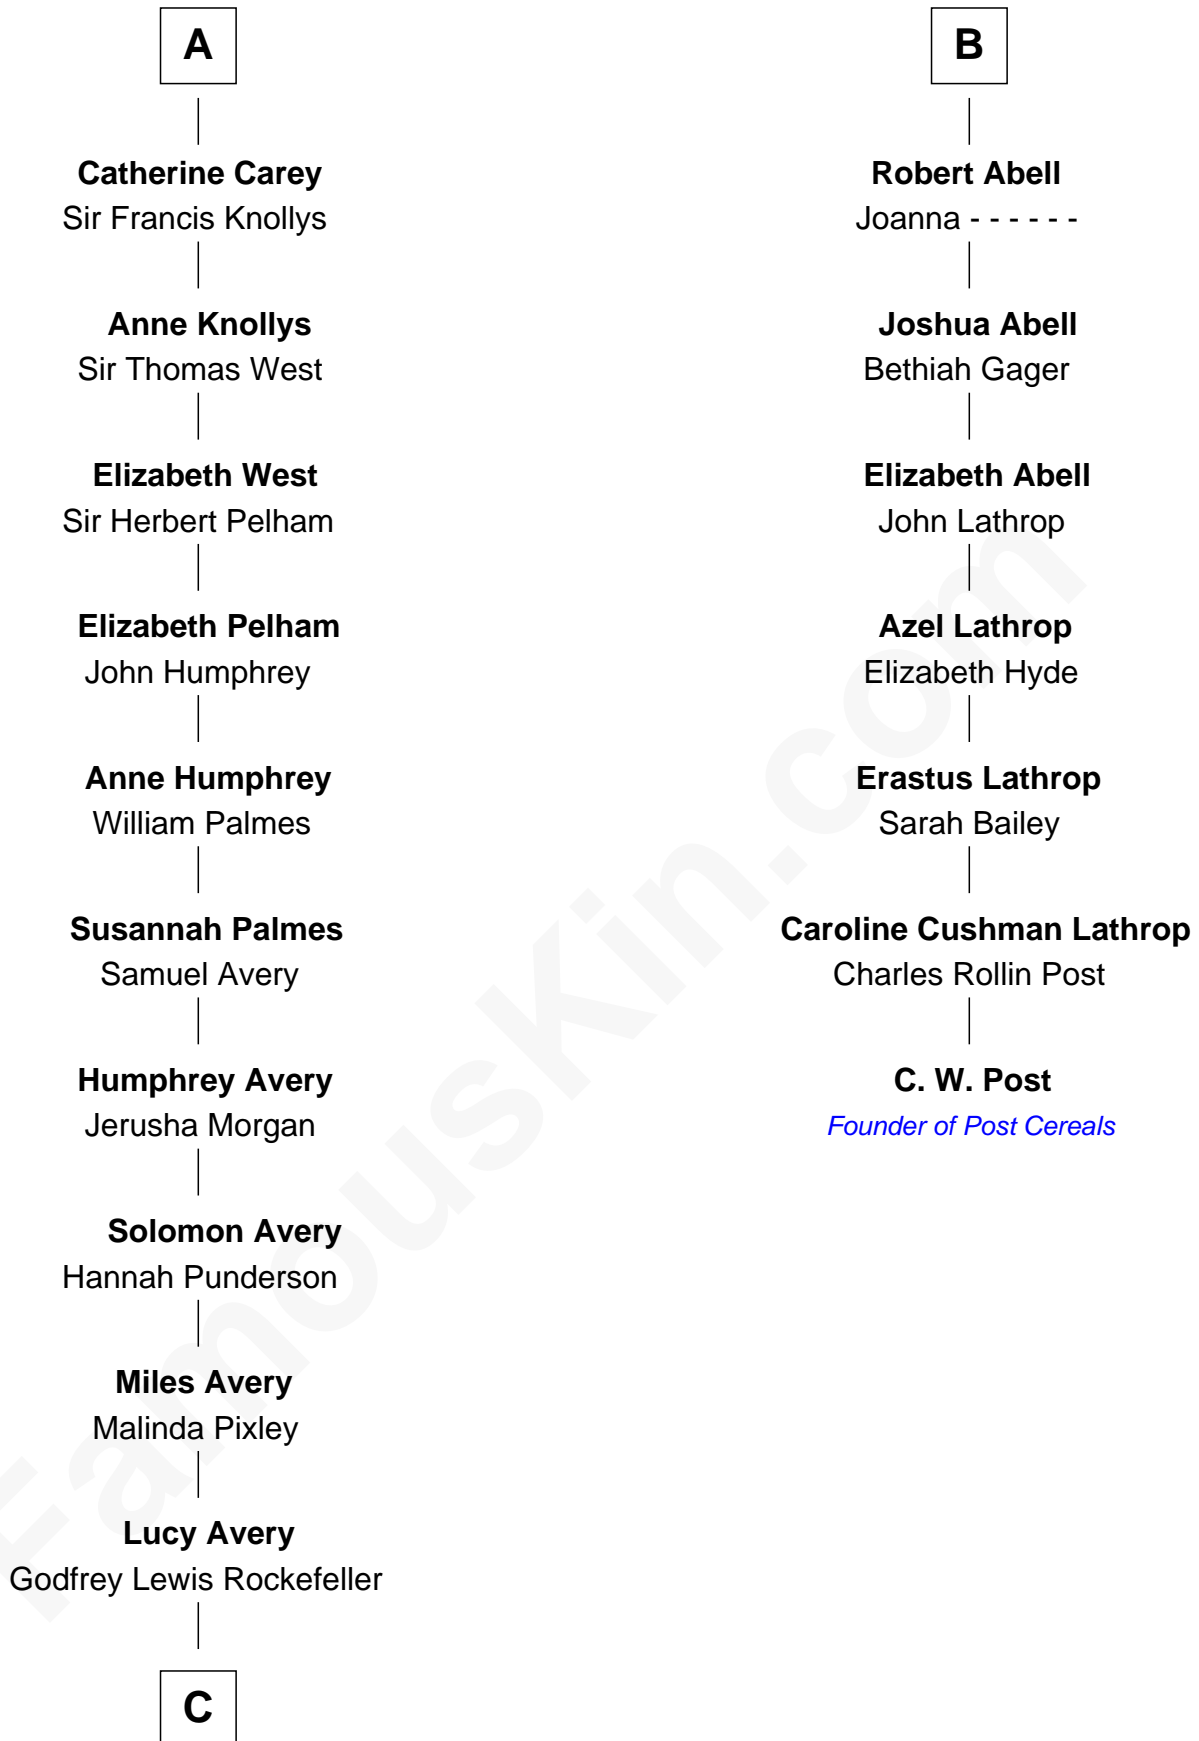

FamousKin.com
Relationship Chart of
Nelson Rockefeller
41st U.S. Vice-President

13th cousin 7 times removed of

C. W. Post
Founder of Post Cereals

C

|
William Avery Rockefeller

Eliza Davison

|
John Davison Rockefeller

Laura Celestia Spelman

|
John Davison Rockefeller

Abby Greene Aldrich

|
Nelson Rockefeller

41st U.S. Vice-President

FamousKin.com