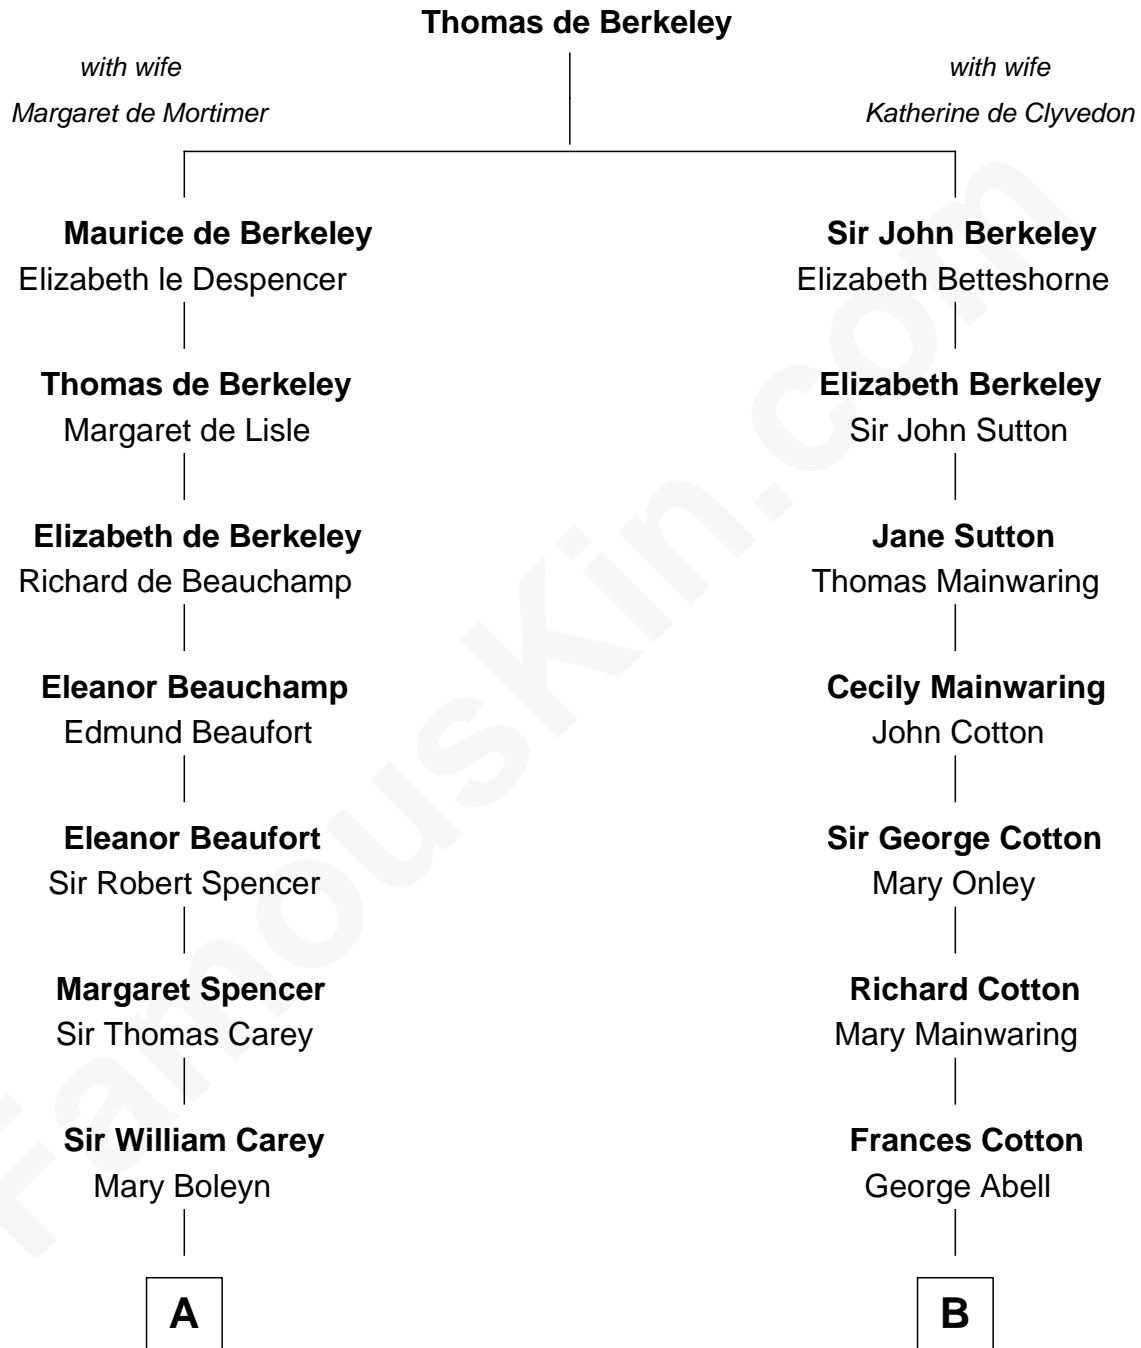

FamousKin.com
Relationship Chart of
Nelson Rockefeller
41st U.S. Vice-President

13th cousin 7 times removed of

C. W. Post
Founder of Post Cereals

C

|
William Avery Rockefeller

Eliza Davison

|
John Davison Rockefeller

Laura Celestia Spelman

|
John Davison Rockefeller

Abby Greene Aldrich

|
Nelson Rockefeller

41st U.S. Vice-President

FamousKin.com