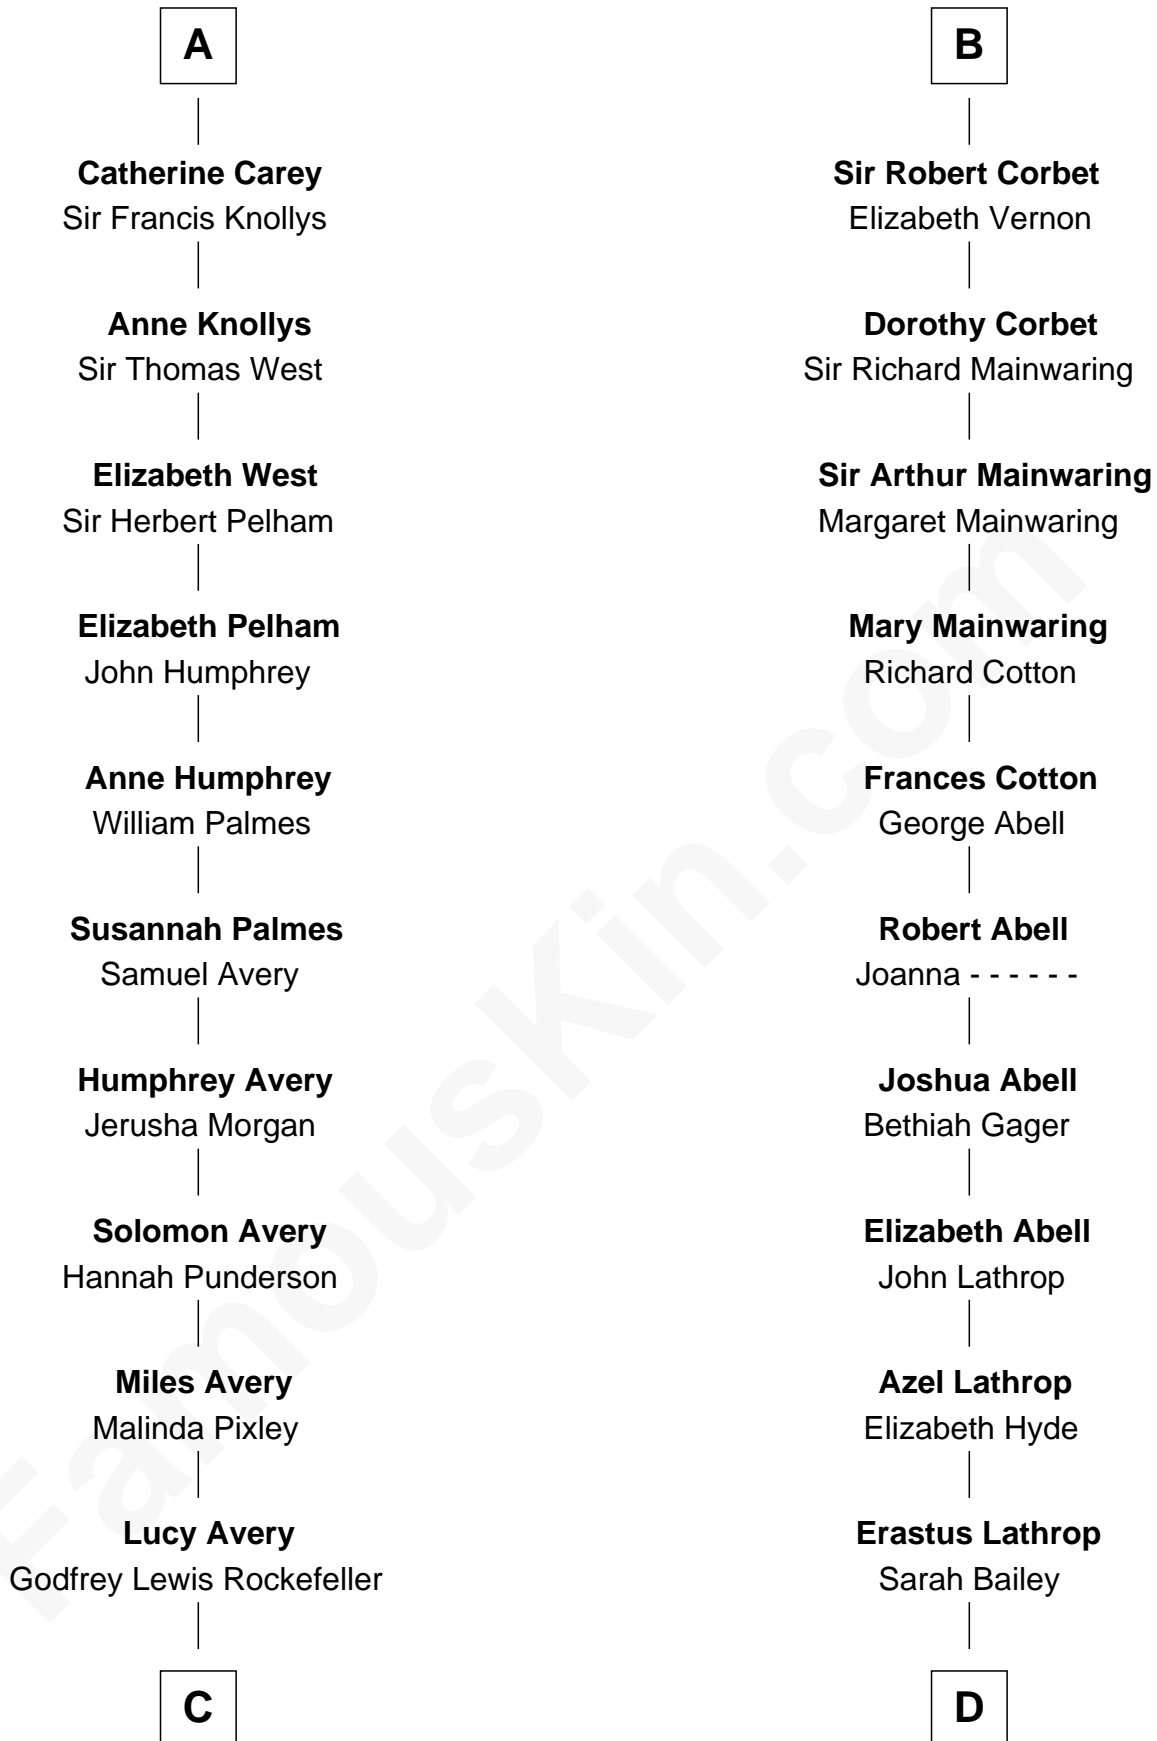

FamousKin.com
Relationship Chart of
Nelson Rockefeller
41st U.S. Vice-President

18th cousin 2 times removed of
C. W. Post
Founder of Post Cereals

FamousKin.com