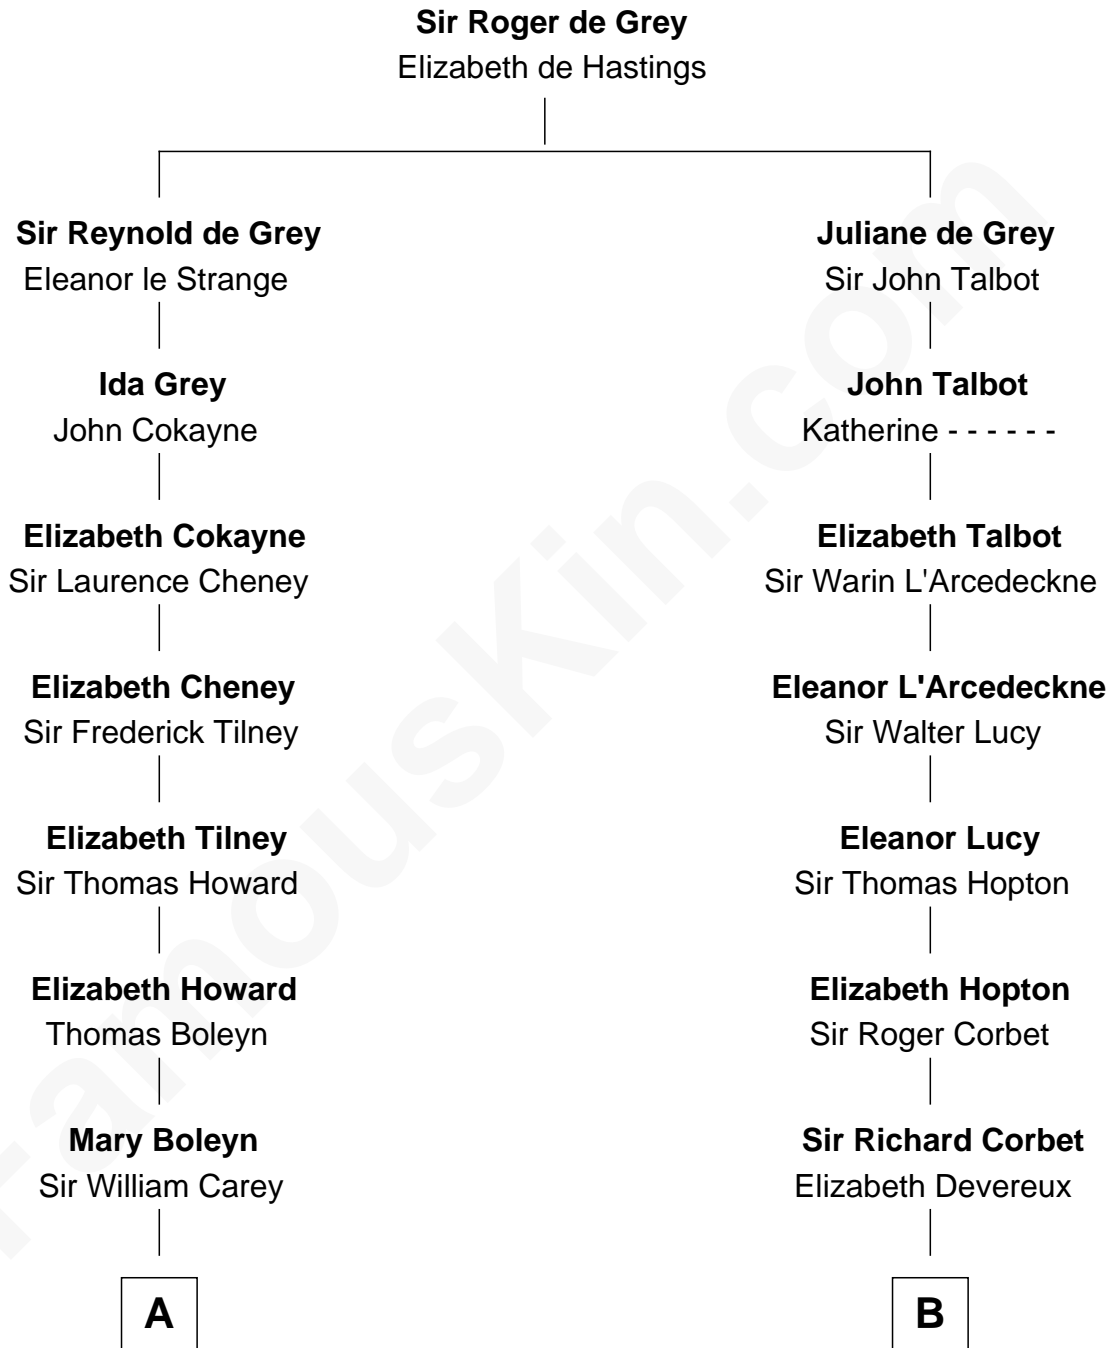

FamousKin.com
Relationship Chart of
Nelson Rockefeller
41st U.S. Vice-President

18th cousin 2 times removed of
C. W. Post
Founder of Post Cereals

FamousKin.com