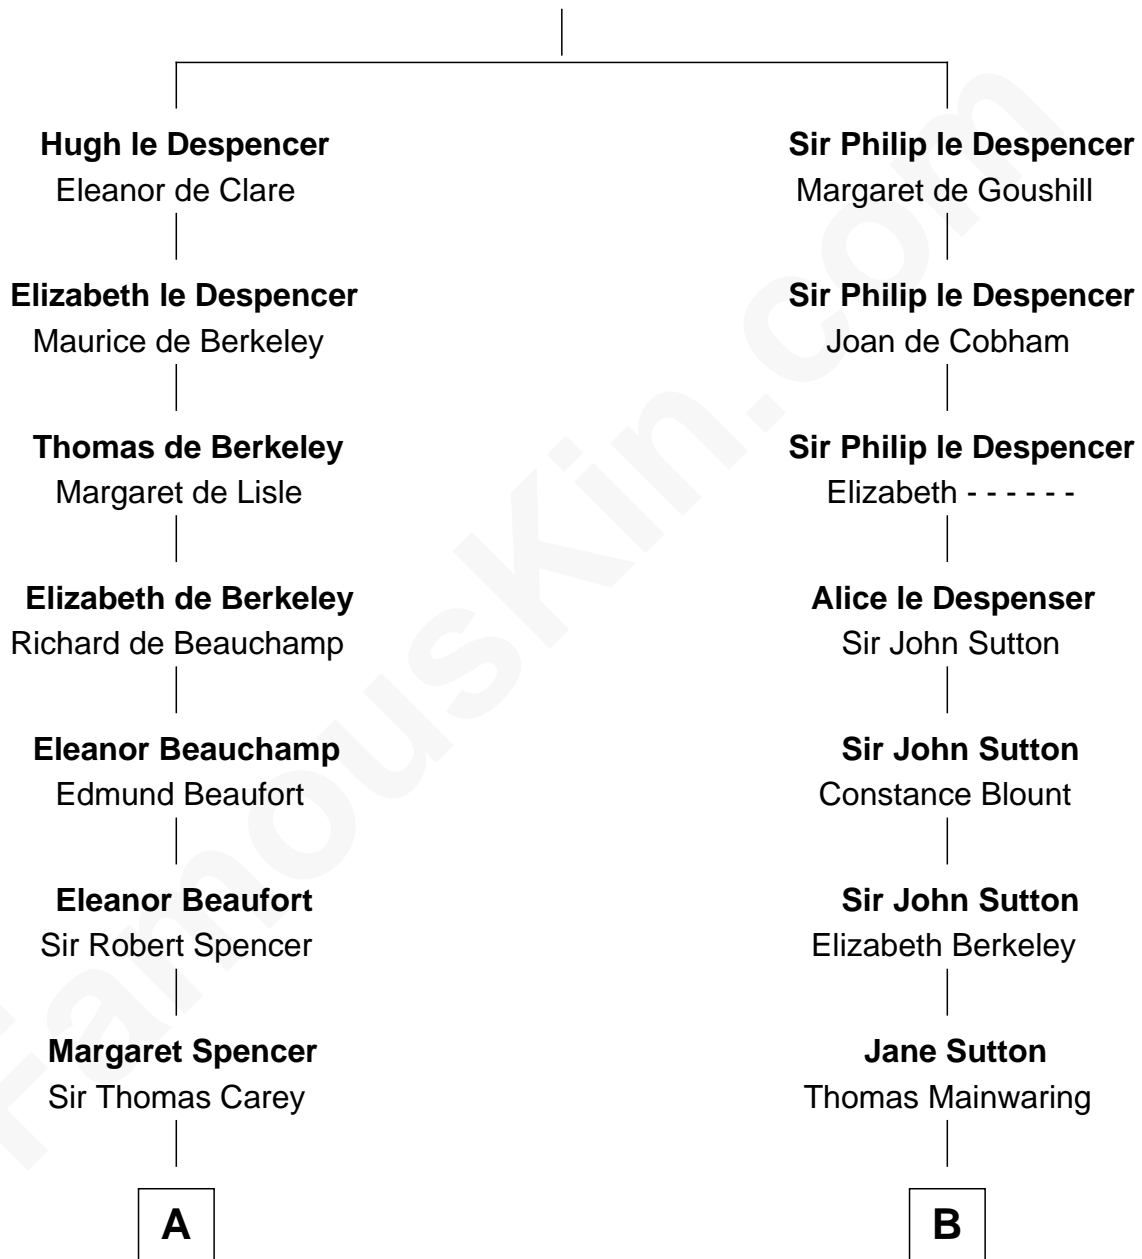

FamousKin.com Relationship Chart of

Nelson Rockefeller
41st U.S. Vice-President

17th cousin 4 times removed of

C. W. Post
Founder of Post Cereals

Sir Hugh le Despencer
Isabella de Beauchamp

C

—
Lucy Avery

Godfrey Lewis Rockefeller

—
William Avery Rockefeller

Eliza Davison

—
John Davison Rockefeller

Laura Celestia Spelman

—
John Davison Rockefeller

Abby Greene Aldrich

—
Nelson Rockefeller

41st U.S. Vice-President