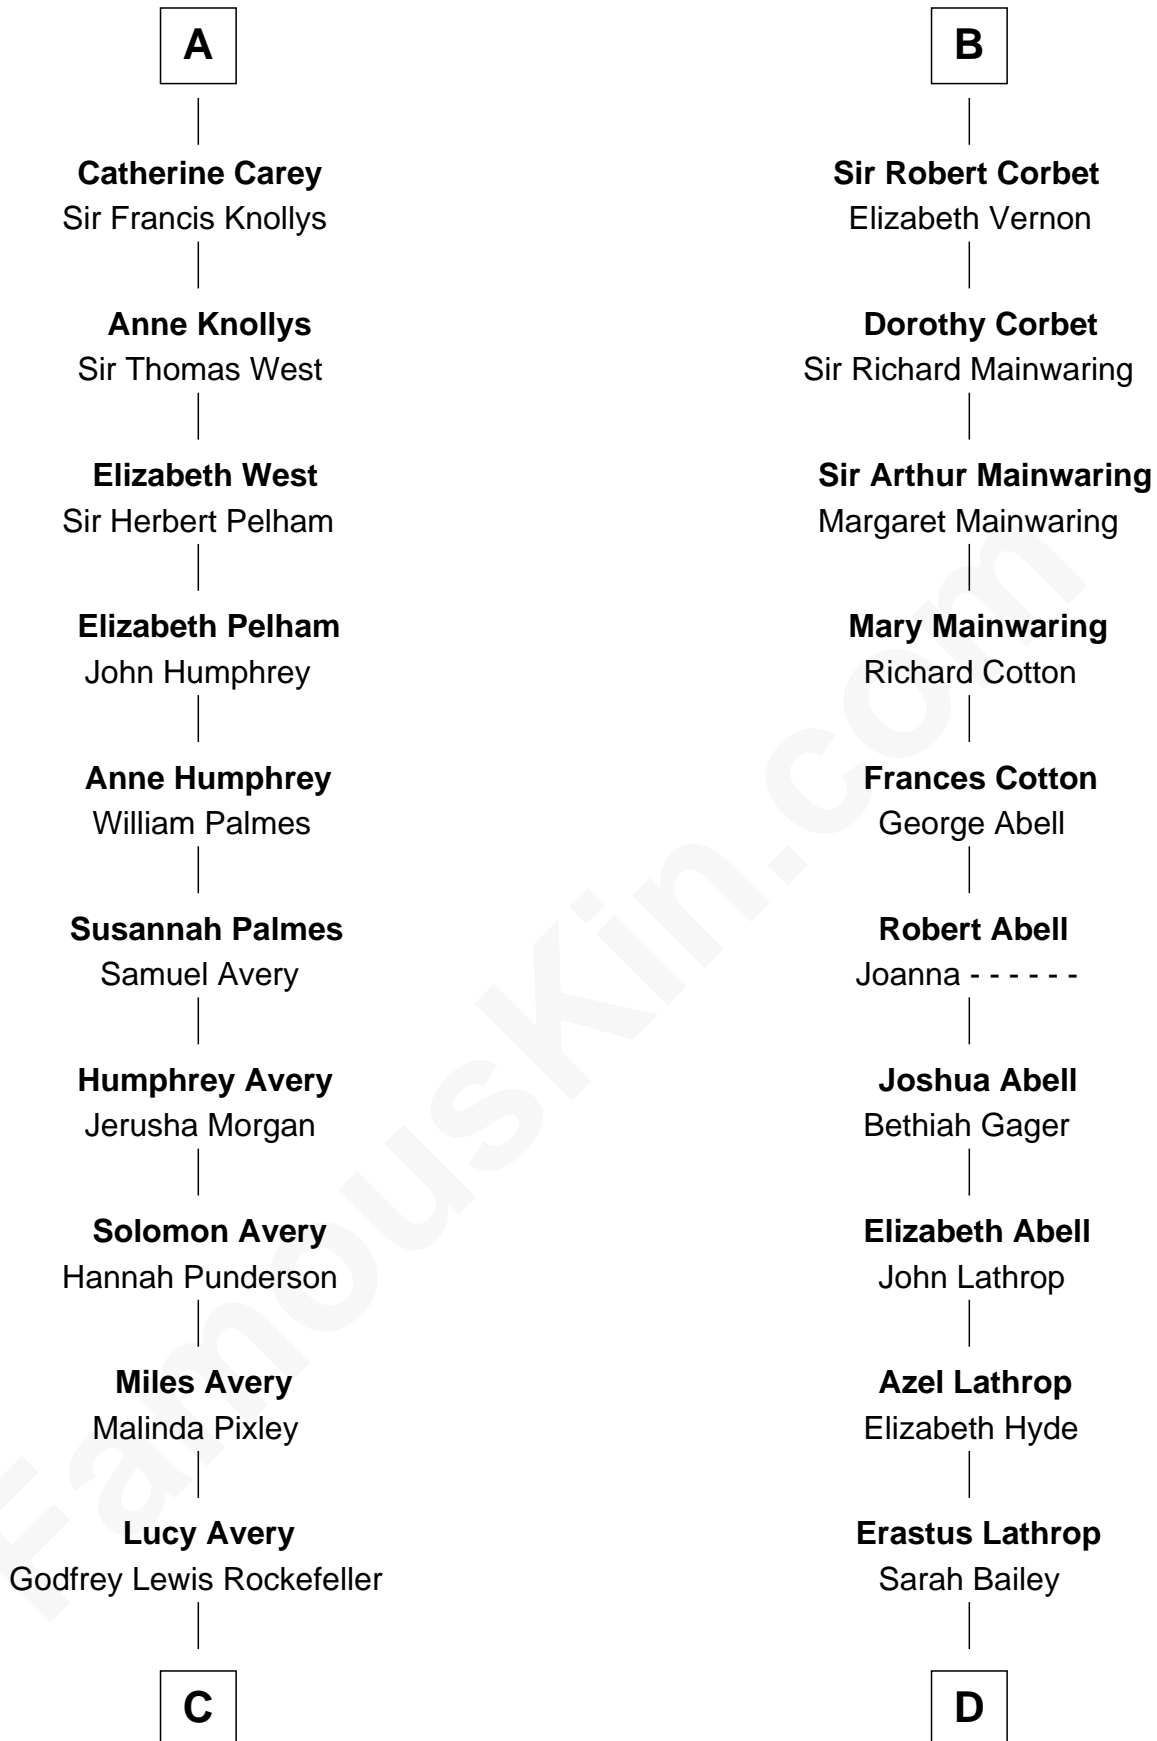

**FamousKin.com**  
**Relationship Chart of**  
**Nelson Rockefeller**  
*41st U.S. Vice-President*

**18th cousin 2 times removed of**  
**C. W. Post**  
*Founder of Post Cereals*

**Hugh le Despencer**  
 Eleanor de Clare

**Elizabeth le Despencer**  
 Maurice de Berkeley

**Thomas de Berkeley**  
 Margaret de Lisle

**Elizabeth de Berkeley**  
 Richard de Beauchamp

**Eleanor Beauchamp**  
 Edmund Beaufort

**Eleanor Beaufort**  
 Sir Robert Spencer

**Margaret Spencer**  
 Sir Thomas Carey

**Sir William Carey**  
 Mary Boleyn

**A**

**Sir Edward le Despencer**  
 Anne de Ferrers

**Edward Despencer**  
 Elizabeth Burghersh

**Margaret Despencer**  
 Robert de Ferrers

**Sir Edmund Ferrers**  
 Ellen Roche

**Sir William Ferrers**  
 Elizabeth Belknap

**Anne Ferrers**  
 Sir Walter Devereux

**Elizabeth Devereux**  
 Sir Richard Corbet

**B**

FamousKin.com