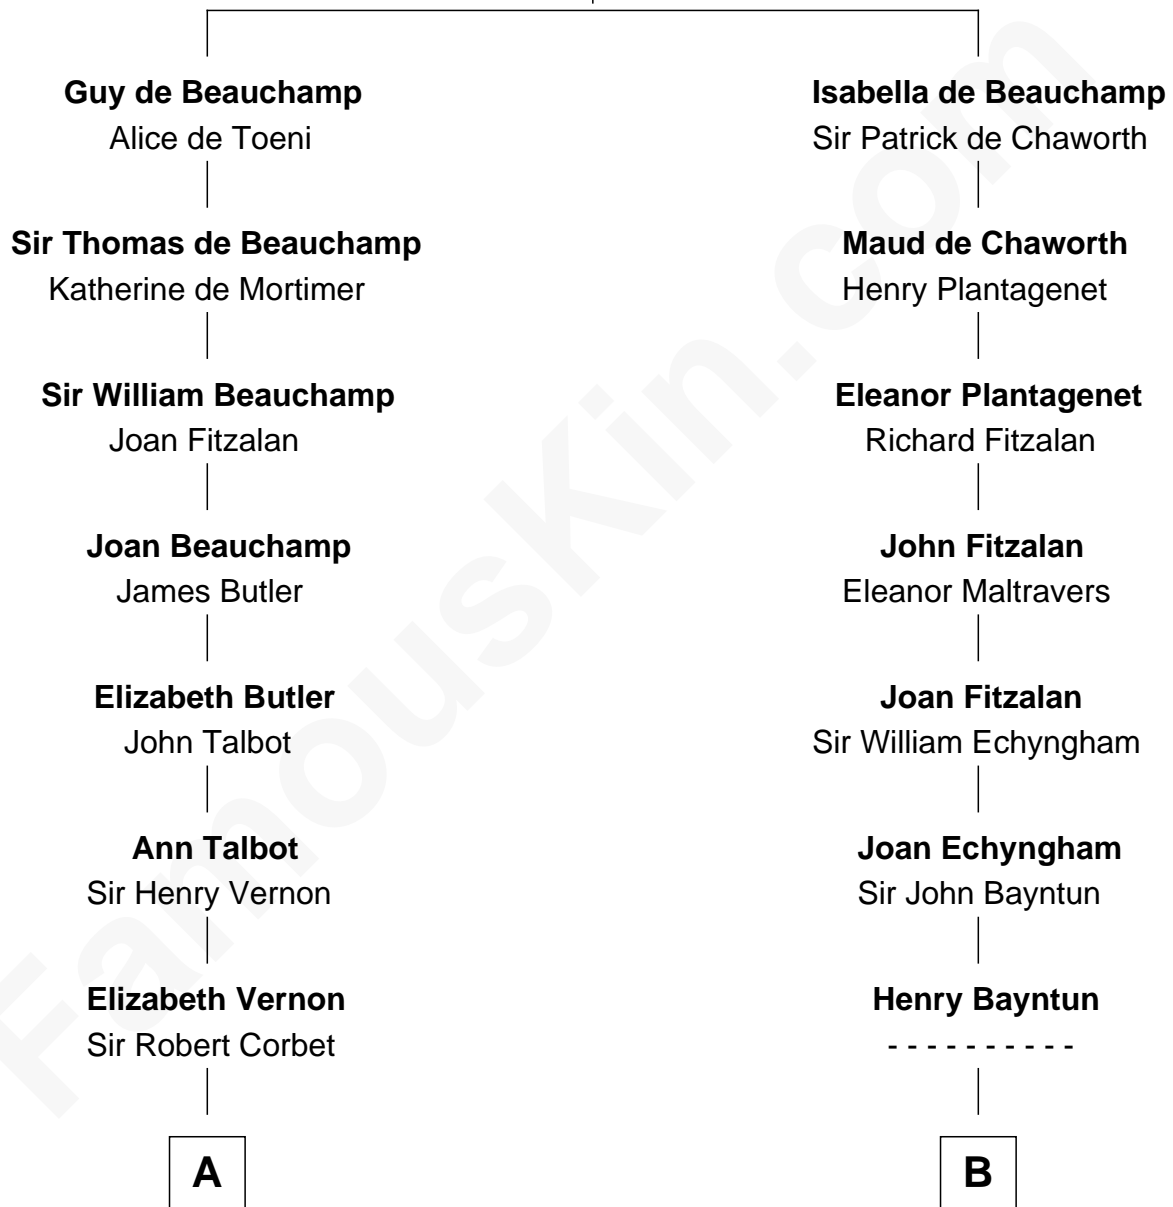

FamousKin.com Relationship Chart of

Nelson Rockefeller
41st U.S. Vice-President

21st cousin of

Pete Seeger
American Folk Singer

William de Beauchamp
Maud FitzJohn

C

Lucy Avery
Godfrey Lewis Rockefeller

William Avery Rockefeller
Eliza Davison

John Davison Rockefeller
Laura Celestia Spelman

John Davison Rockefeller
Abby Greene Aldrich

Nelson Rockefeller
41st U.S. Vice-President

D

Thomas Simmons
Sarah Homans Thwing

Elsie Thwing Simmons
Albert Adams