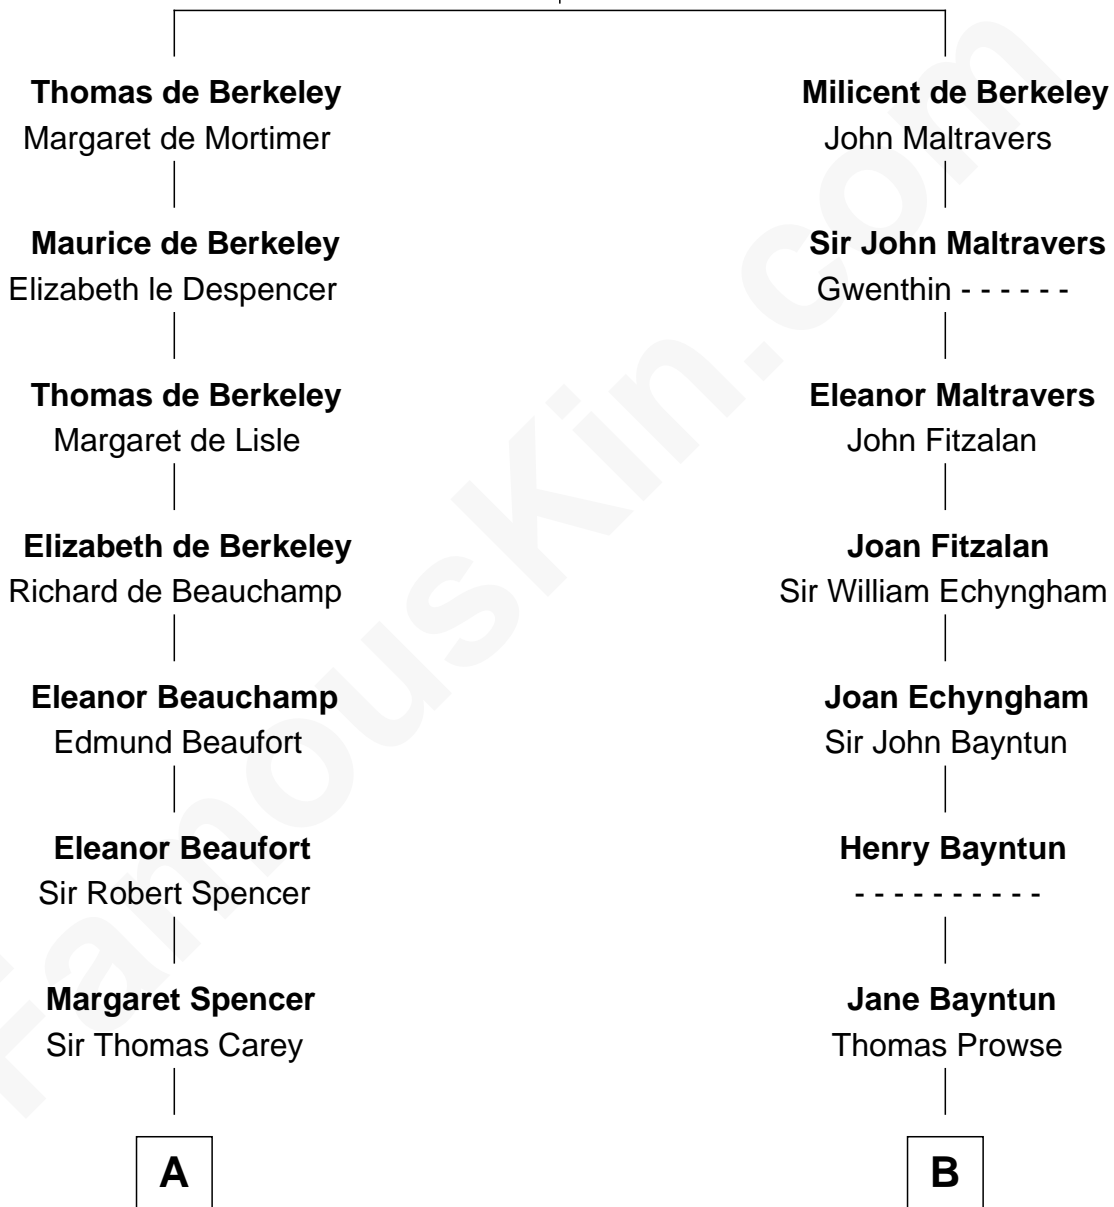

FamousKin.com Relationship Chart of

Nelson Rockefeller
41st U.S. Vice-President

20th cousin 1 time removed of

Pete Seeger
American Folk Singer

Sir Maurice de Berkeley
Eve la Zouche

C

Lucy Avery
Godfrey Lewis Rockefeller

William Avery Rockefeller
Eliza Davison

John Davison Rockefeller
Laura Celestia Spelman

John Davison Rockefeller
Abby Greene Aldrich

Nelson Rockefeller
41st U.S. Vice-President

D

Elsie Thwing Simmons
Albert Adams