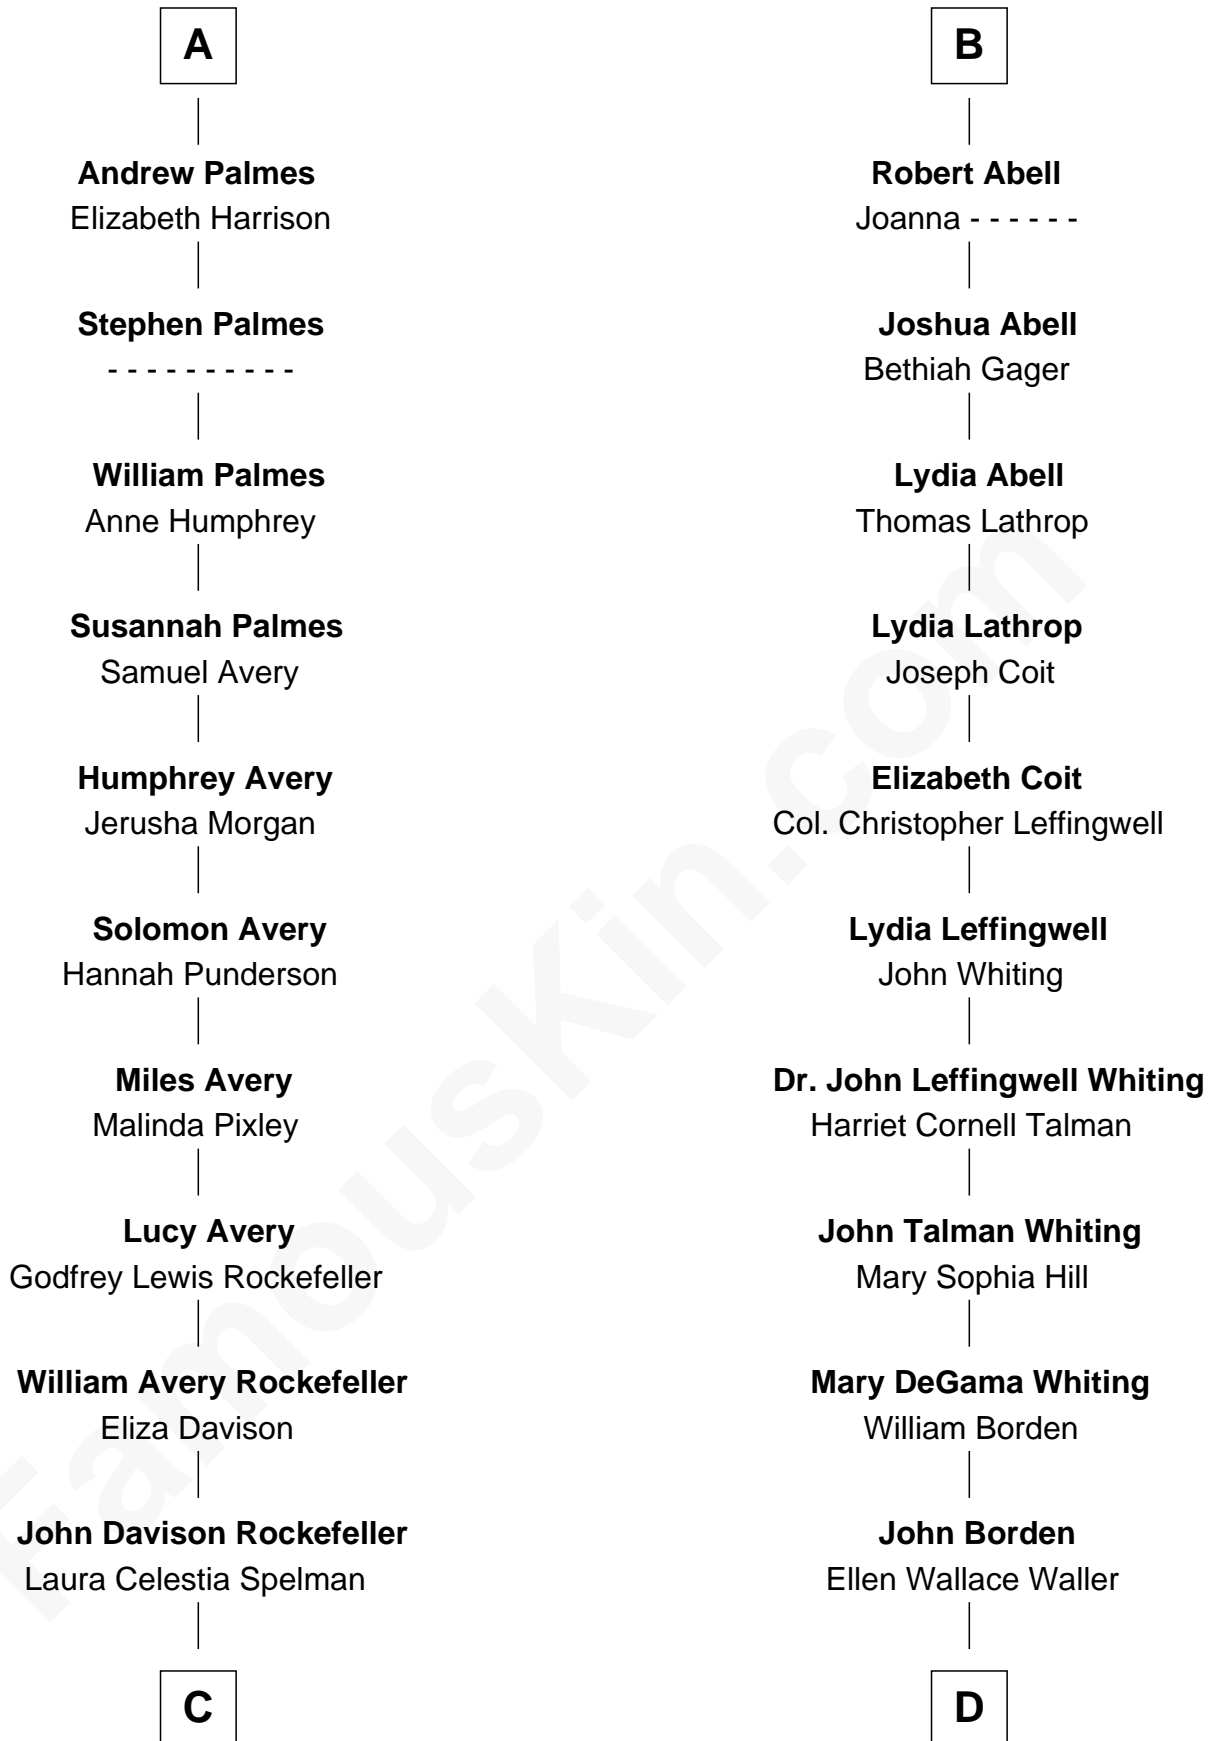

FamousKin.com Relationship Chart of

Nelson Rockefeller
41st U.S. Vice-President

18th cousin of

Adlai Stevenson III
U.S. Senator from Illinois

Sir Walter Blount
Sancha de Ayala

Sir Thomas Blount
Margaret de Gresley

Sir Walter Blount
Helena Byron

Sir William Blount
Margaret Echyngam

Elizabeth Blount
Sir Andrews de Windsor

Anne Windsor
Sir Roger Corbet

Margaret Corbet
Sir Francis Palmes

Sir Francis Palmes
Mary Hadnall

A

Constance Blount
Sir John Sutton

Sir John Sutton
Elizabeth Berkeley

Jane Sutton
Thomas Mainwaring

Cecily Mainwaring
John Cotton

Sir George Cotton
Mary Onley

Richard Cotton
Mary Mainwaring

Frances Cotton
George Abell

B

C

John Davison Rockefeller

Abby Greene Aldrich

Nelson Rockefeller

41st U.S. Vice-President

D

Ellen Borden