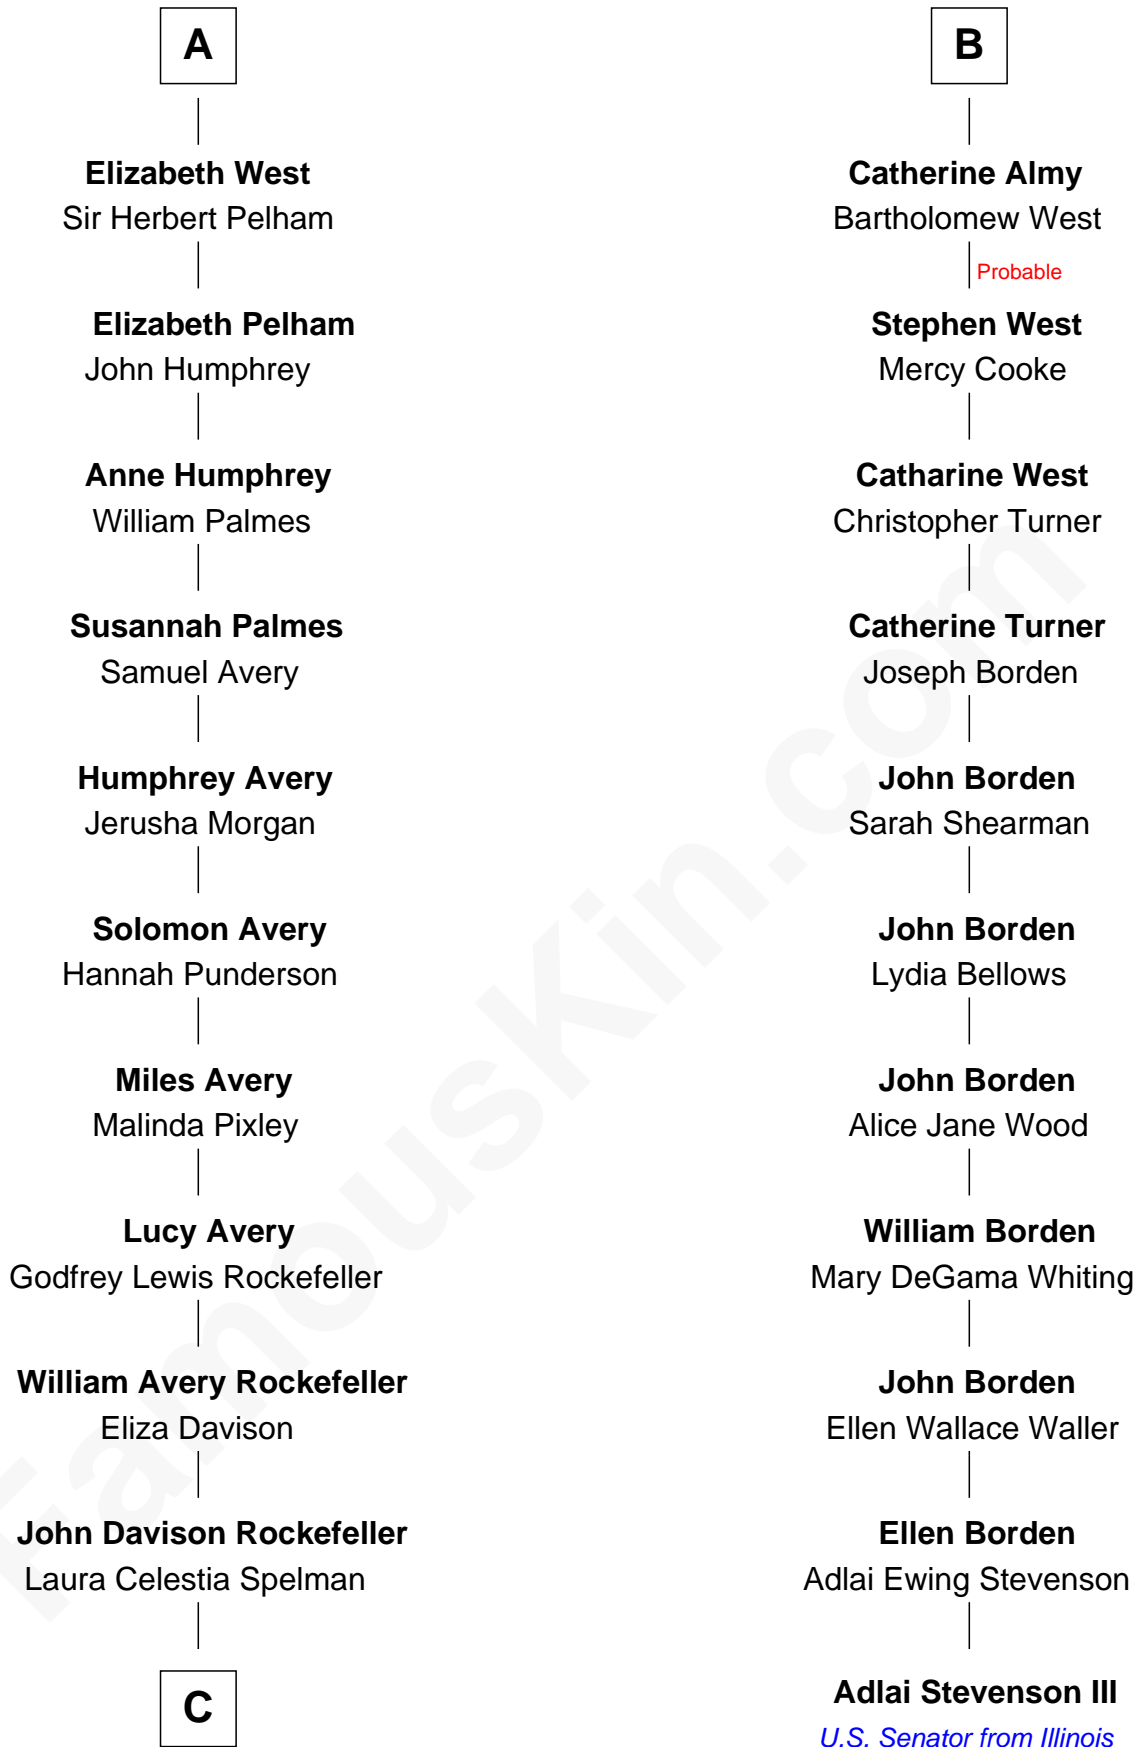

FamousKin.com Relationship Chart of

Nelson Rockefeller
41st U.S. Vice-President

17th cousin 1 time removed of

Adlai Stevenson III
U.S. Senator from Illinois

C

—
John Davison Rockefeller

Abby Greene Aldrich

—
Nelson Rockefeller

41st U.S. Vice-President

FamousKin.com