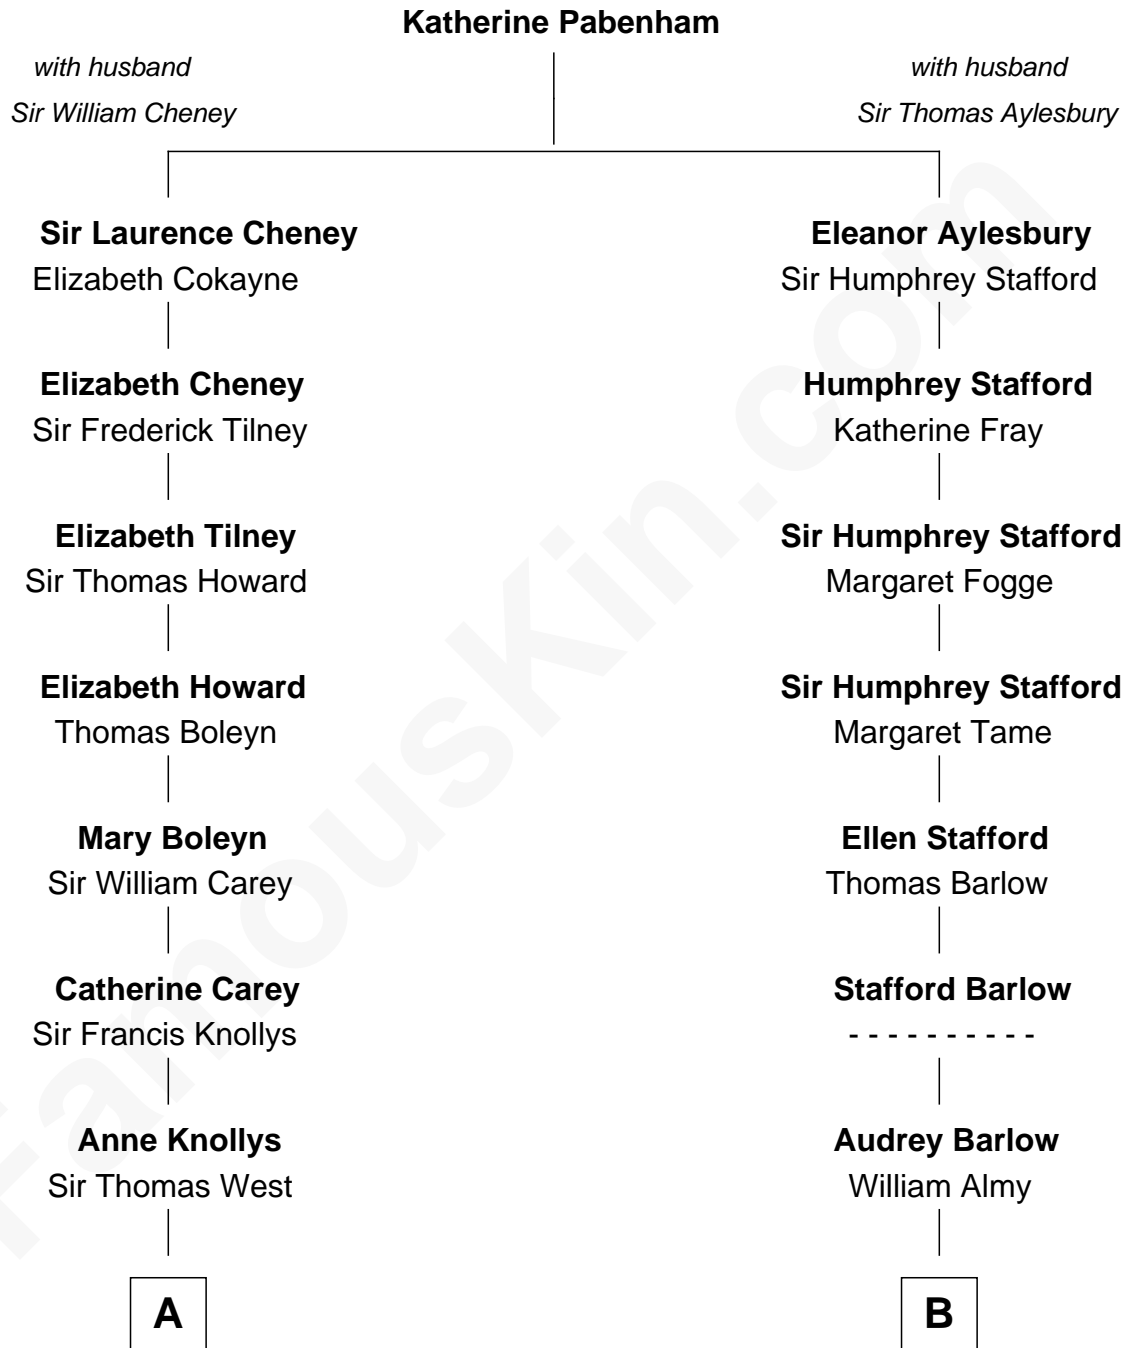

FamousKin.com Relationship Chart of

Nelson Rockefeller
41st U.S. Vice-President

17th cousin 1 time removed of

Adlai Stevenson III
U.S. Senator from Illinois

C

—
John Davison Rockefeller

Abby Greene Aldrich

—
Nelson Rockefeller

41st U.S. Vice-President

FamousKin.com