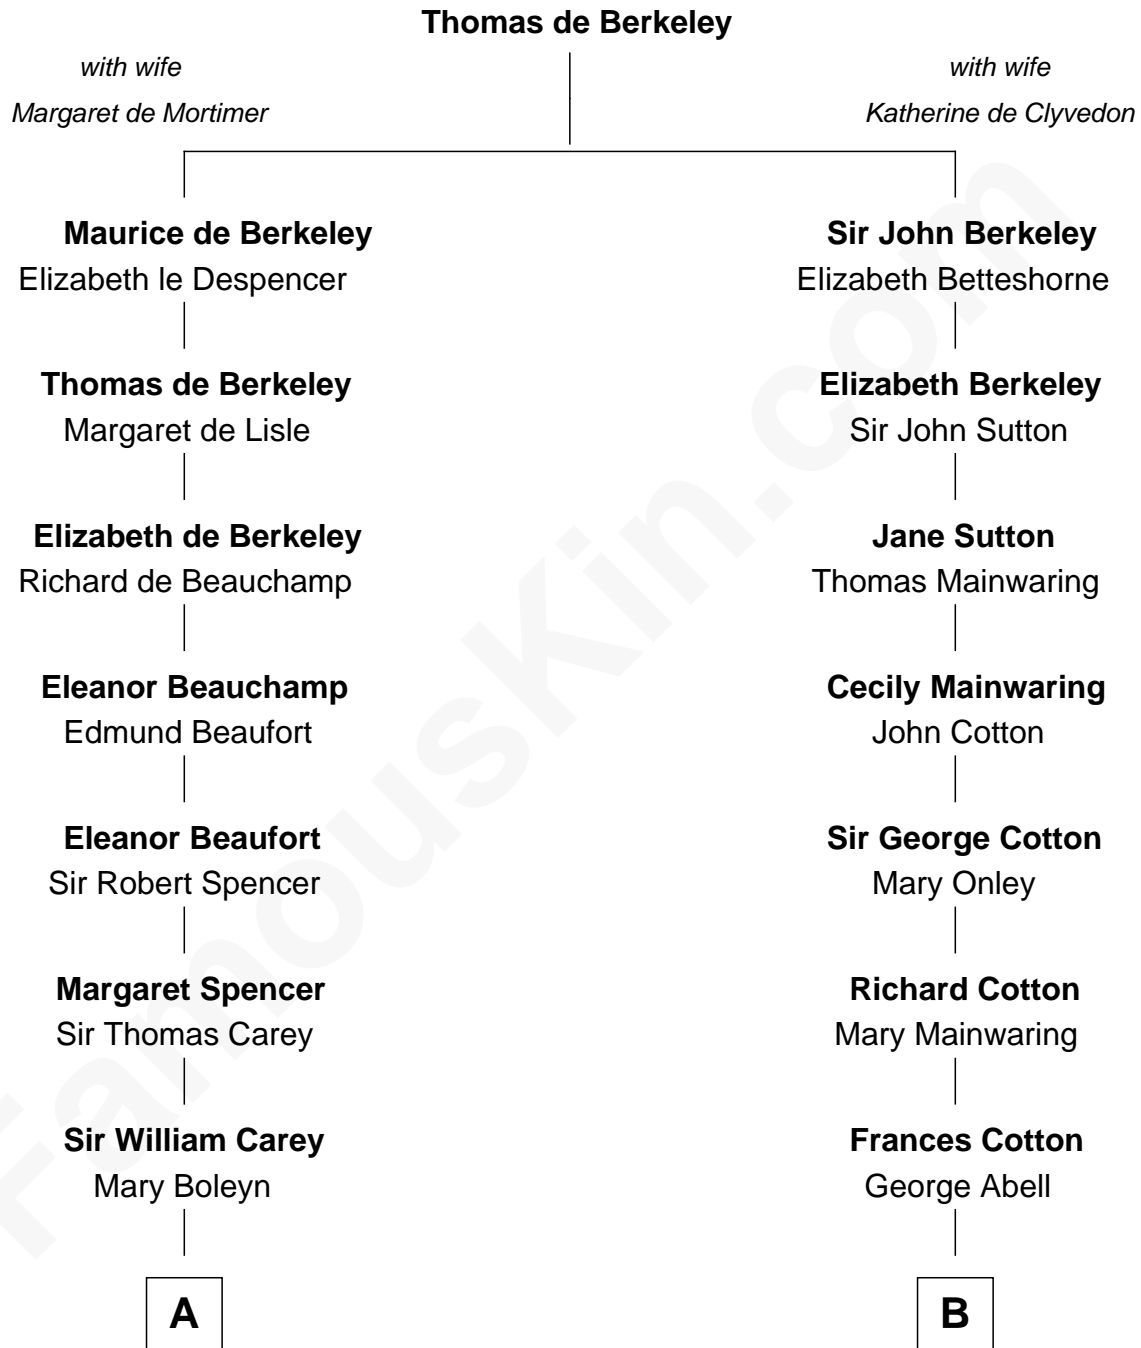

# FamousKin.com Relationship Chart of

**Nelson Rockefeller**  
41st U.S. Vice-President

18th cousin 2 times removed of

**Adlai Stevenson III**  
U.S. Senator from Illinois

FamousKin.com