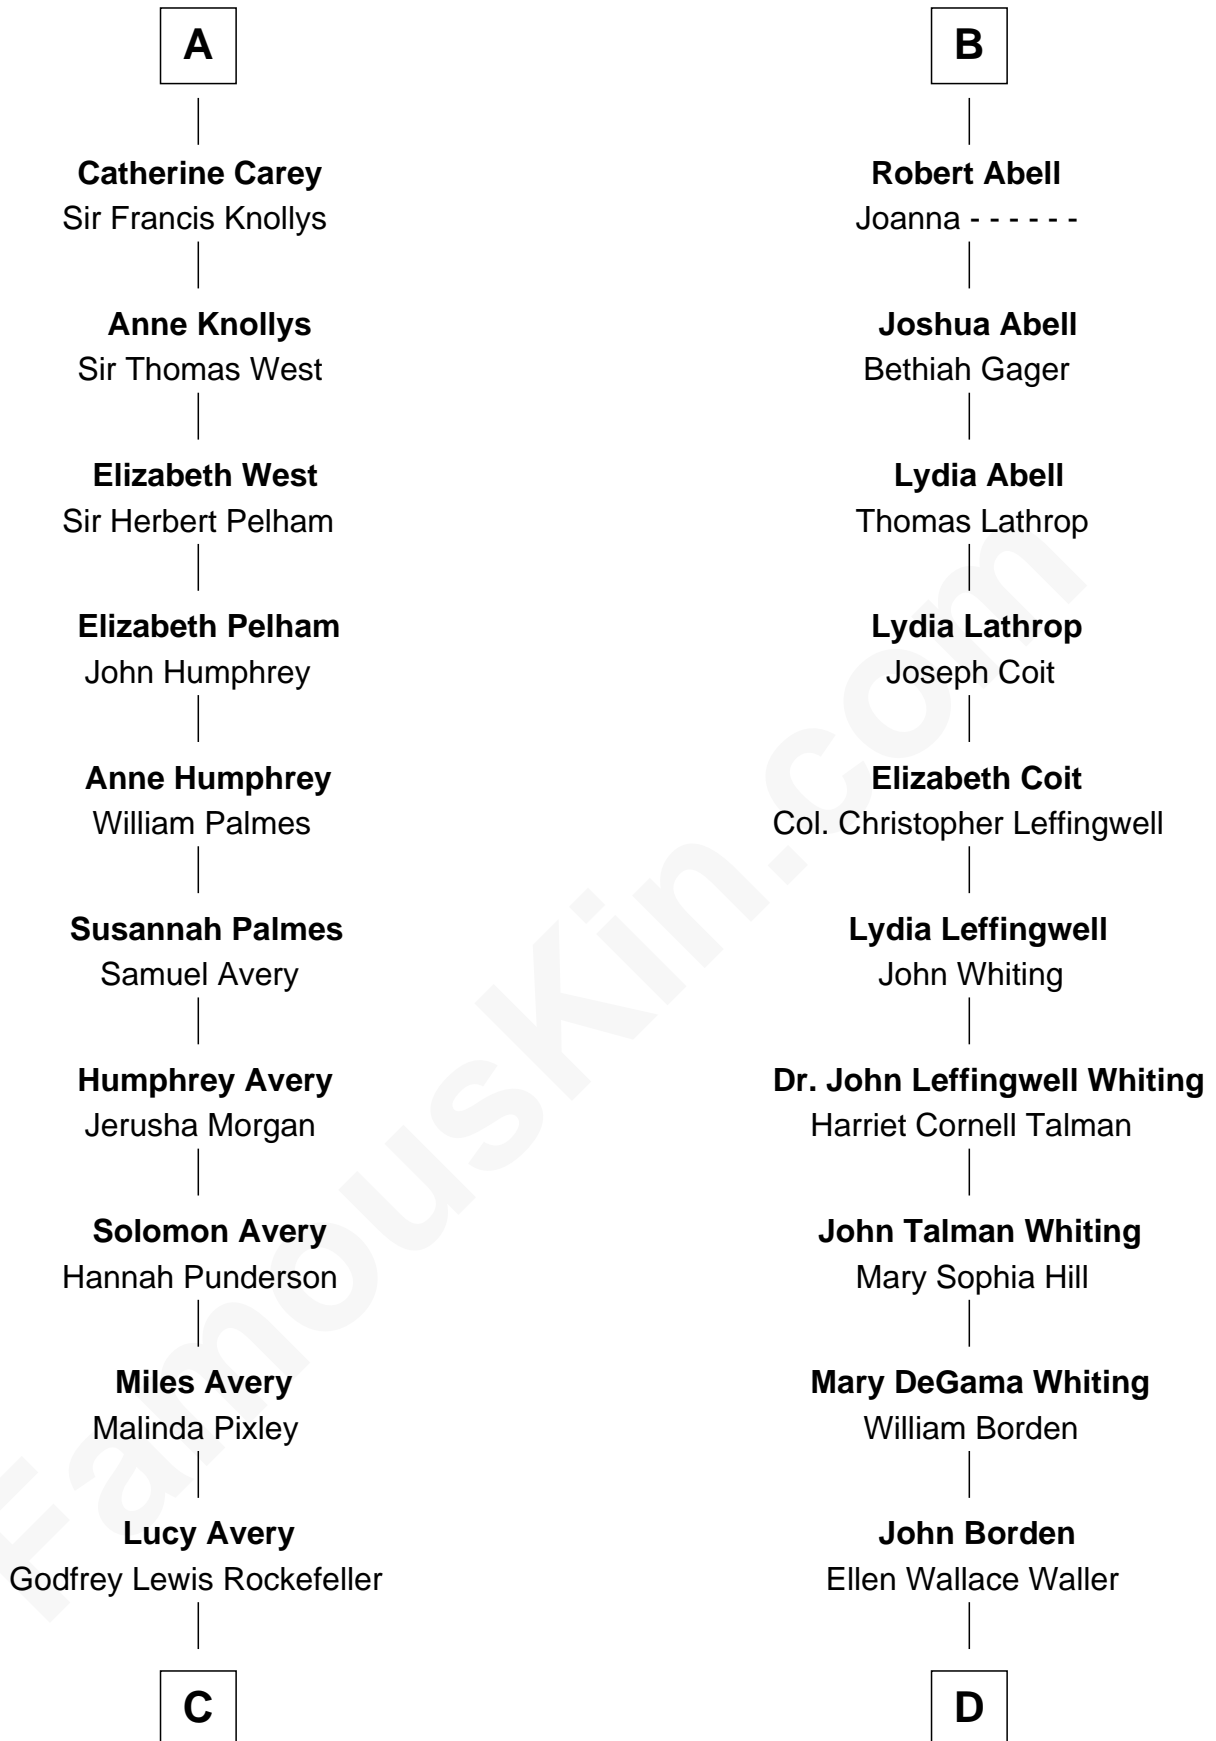

# FamousKin.com Relationship Chart of

**Nelson Rockefeller**  
41st U.S. Vice-President

18th cousin 2 times removed of

**Adlai Stevenson III**  
U.S. Senator from Illinois

FamousKin.com