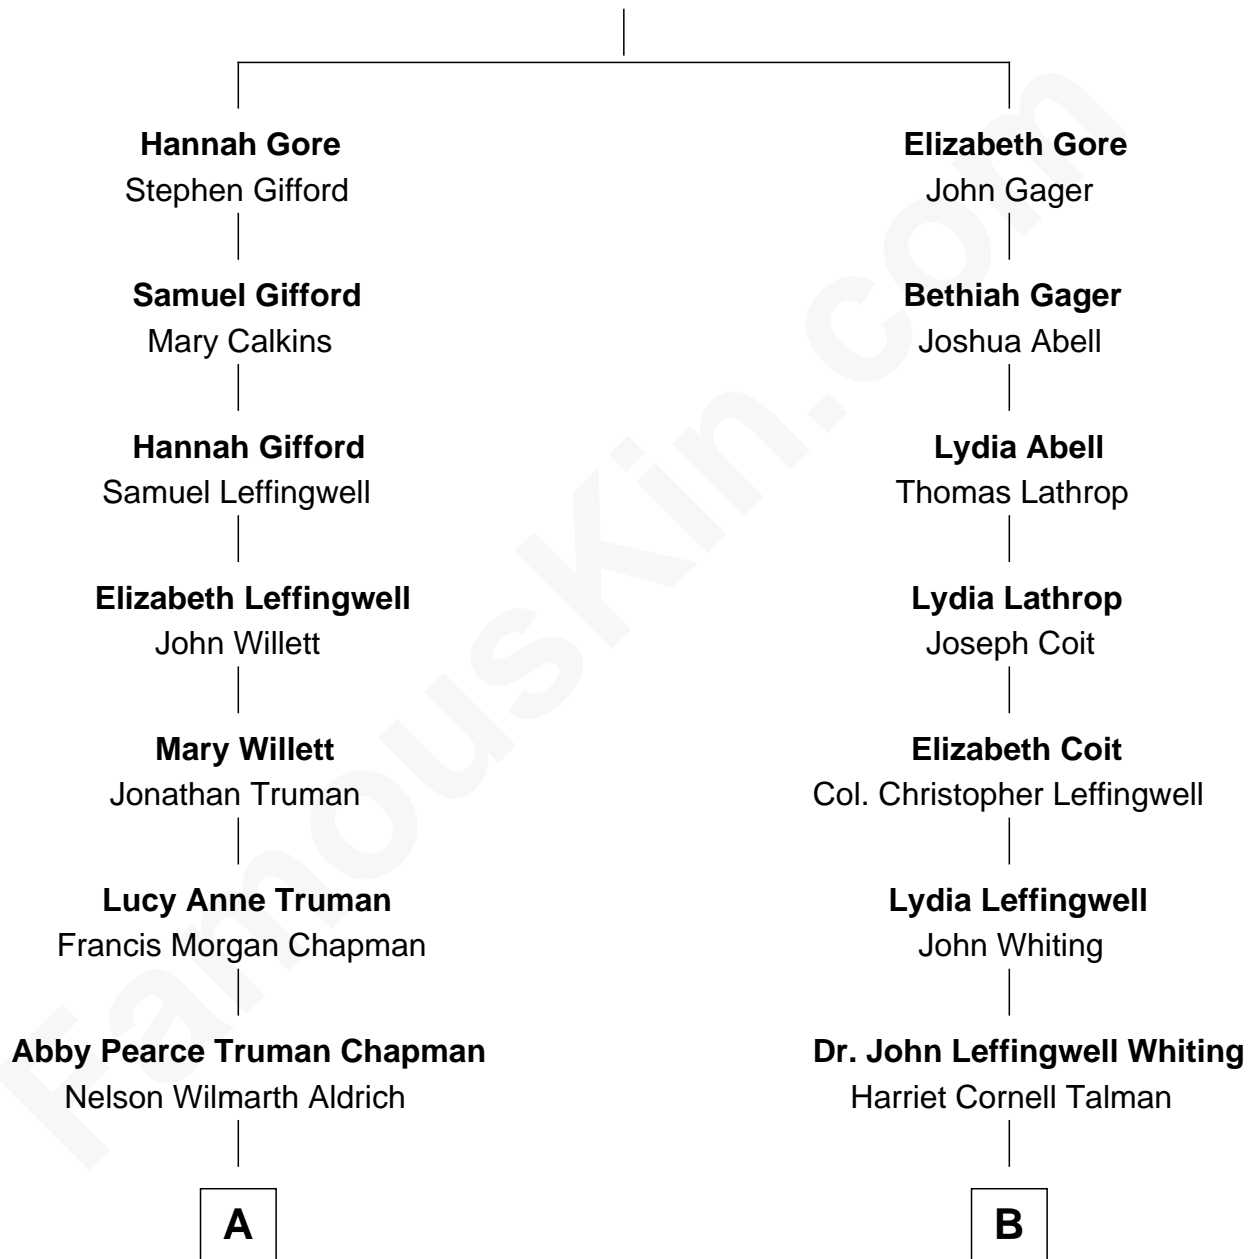

FamousKin.com Relationship Chart of

Nelson Rockefeller

41st U.S. Vice-President

8th cousin 3 times removed of

Adlai Stevenson III

U.S. Senator from Illinois

Samuel Gore

Elizabeth Hill

A

Abby Greene Aldrich
John Davison Rockefeller

Nelson Rockefeller
41st U.S. Vice-President

B

John Talman Whiting
Mary Sophia Hill

Mary DeGama Whiting
William Borden

John Borden
Ellen Wallace Waller

Ellen Borden
Adlai Ewing Stevenson

Adlai Stevenson III
U.S. Senator from Illinois

FamousKin.com