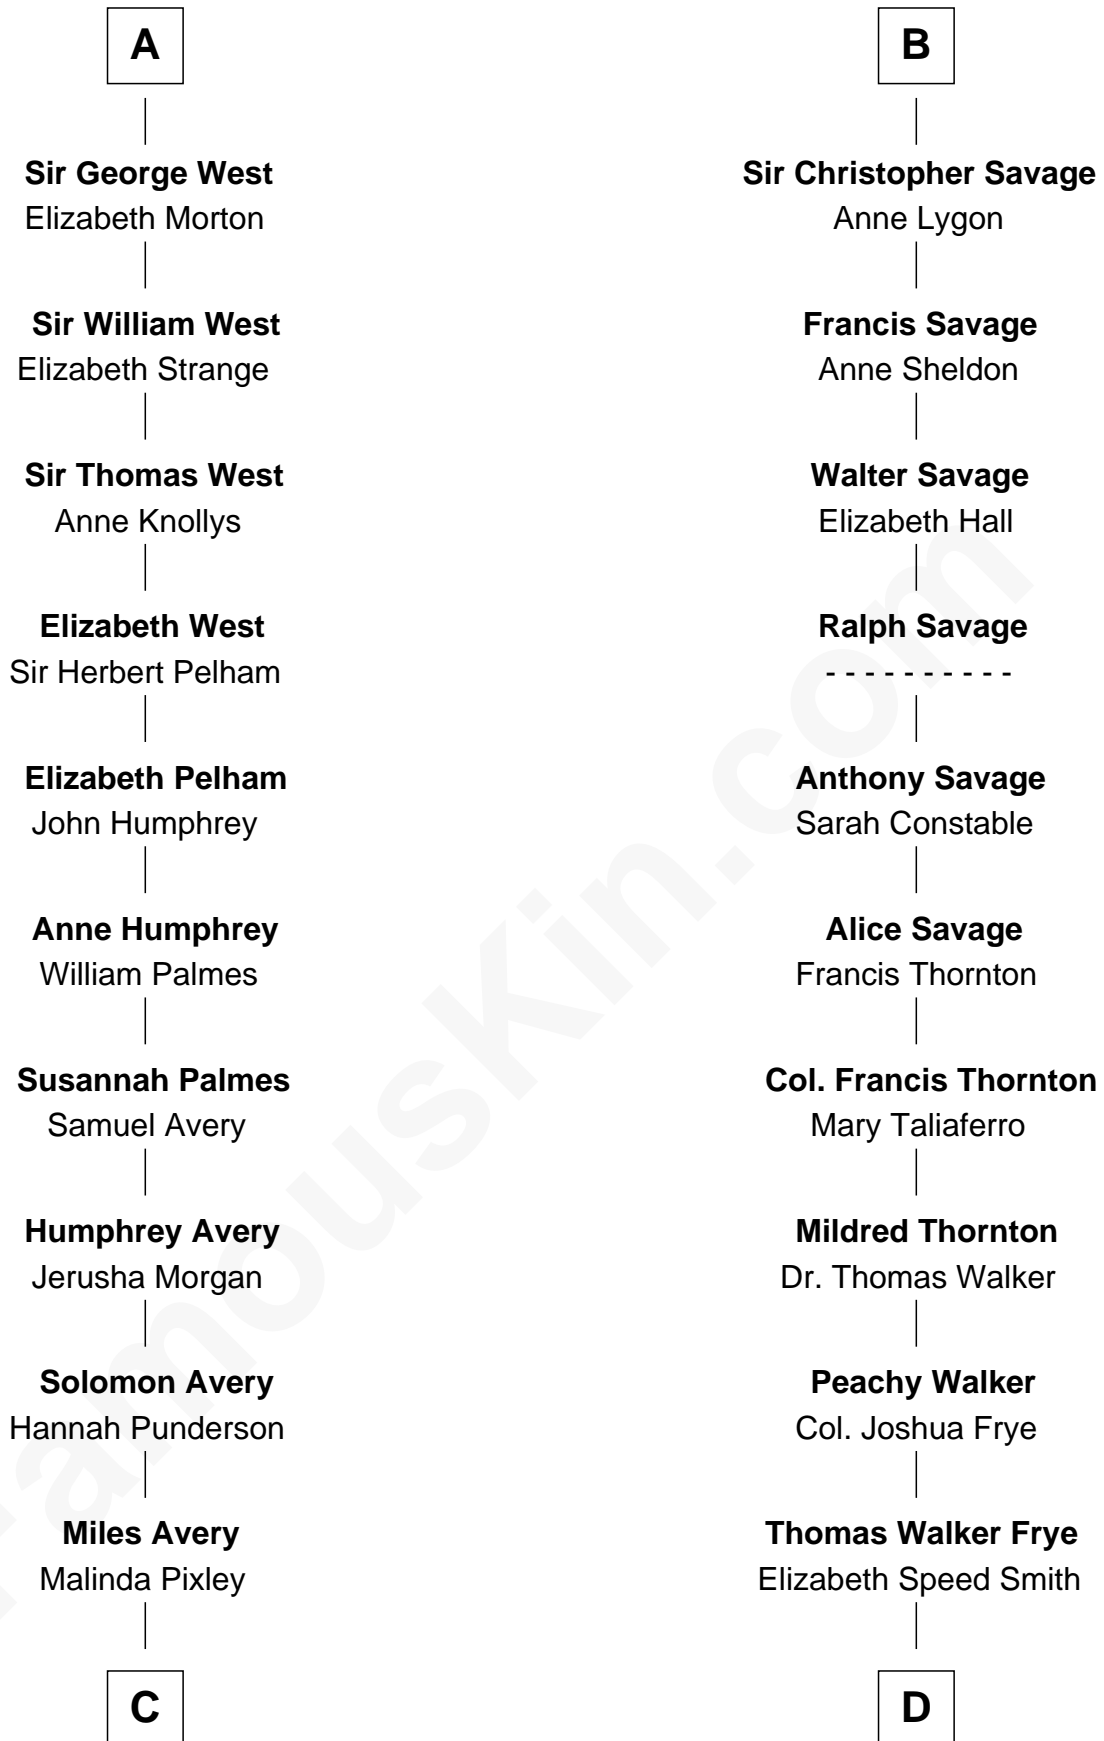

FamousKin.com Relationship Chart of

Nelson Rockefeller
41st U.S. Vice-President

21st cousin of

Adlai Stevenson III
U.S. Senator from Illinois

Sir Patrick de Chaworth
Isabella de Beauchamp

Maud de Chaworth
Henry Plantagenet

Joan of Lancaster
John de Mowbray

Eleanor Mowbray
Roger de la Warre

Joan de la Warre
Sir Thomas West

Sir Reynold West
Margaret Thorley

Sir Richard West
Katherine Hungerford

Sir Thomas West
Eleanor Copley

A

Maud de Chaworth
Henry Plantagenet

Eleanor Plantagenet
Richard Fitzalan

Sir Richard Fitzalan
Elizabeth de Bohun

Elizabeth Fitzalan
Sir Robert Goushill

Joan Goushill
Sir Thomas Stanley

Katherine Stanley
Sir John Savage

Sir Christopher Savage
Anne Stanley

B

C

Lucy Avery

Godfrey Lewis Rockefeller

William Avery Rockefeller

Eliza Davison

John Davison Rockefeller

Laura Celestia Spelman