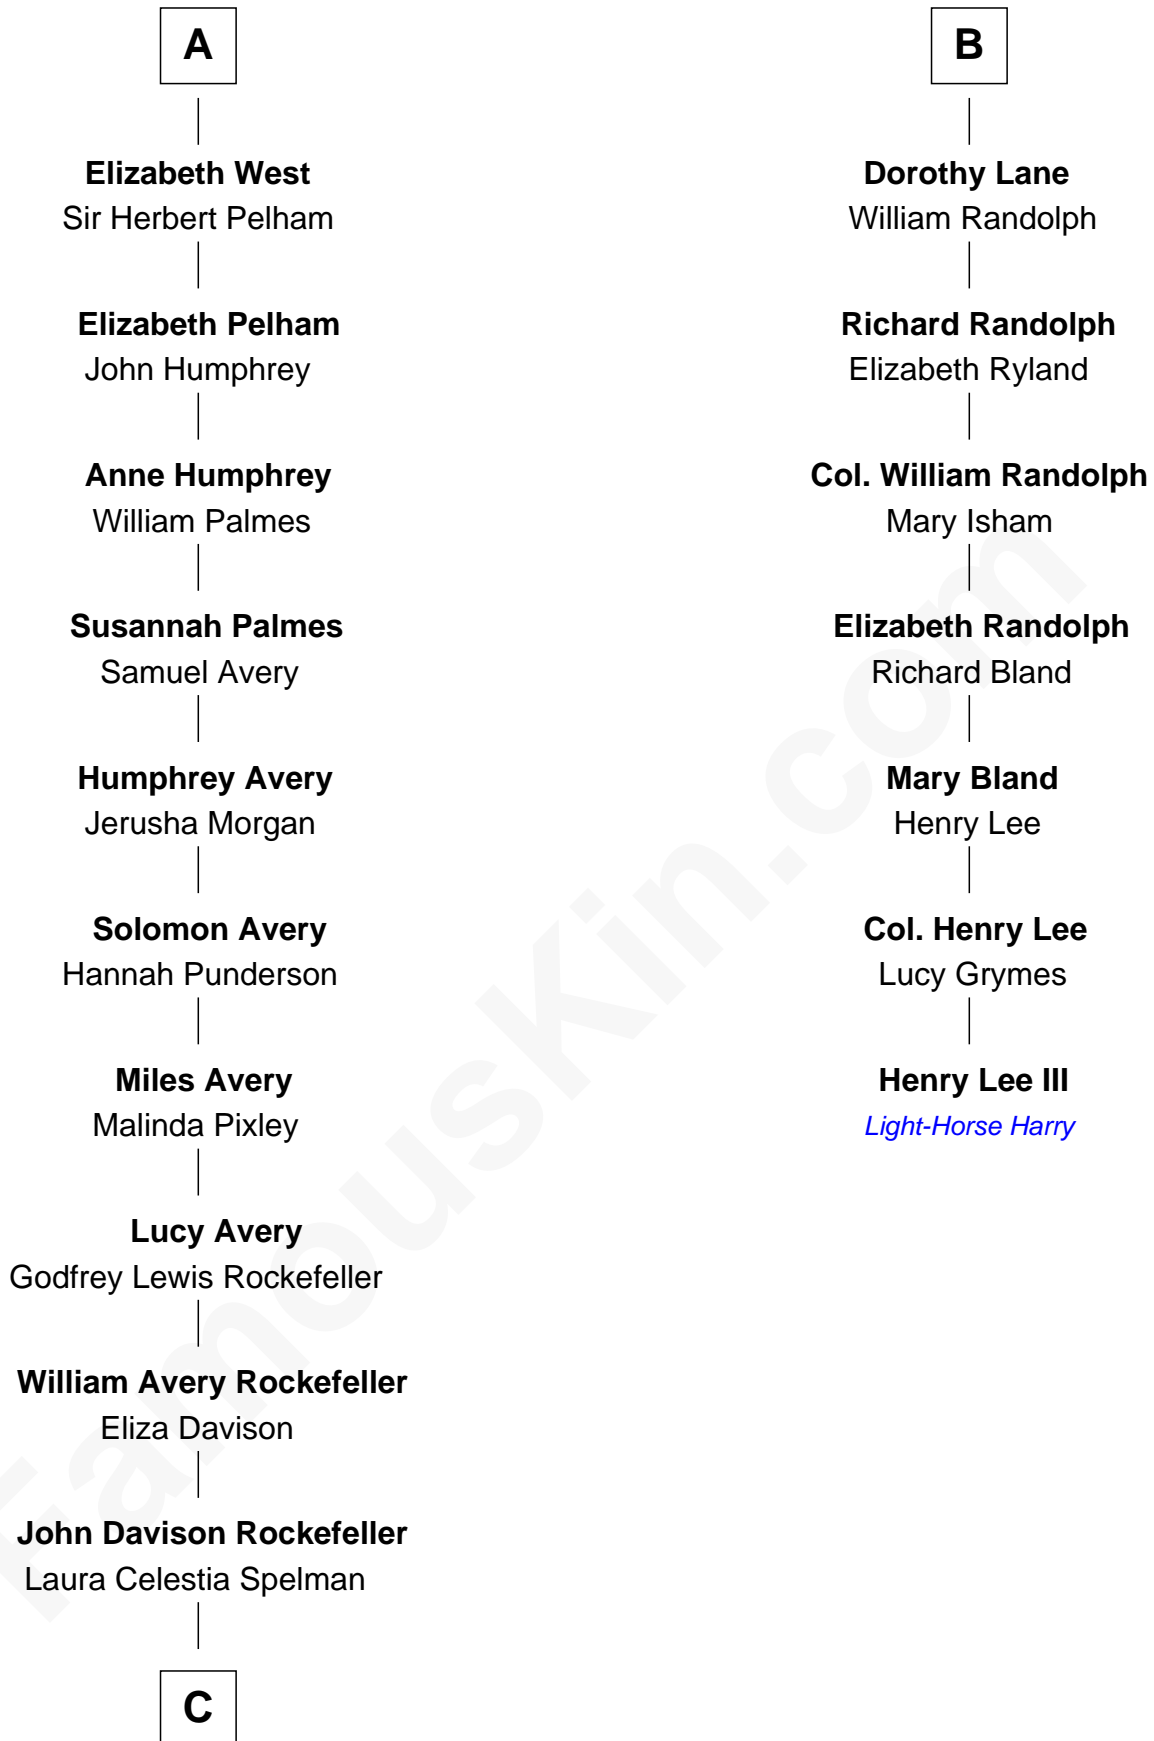

FamousKin.com
Relationship Chart of
Nelson Rockefeller
41st U.S. Vice-President

13th cousin 5 times removed of
Henry Lee III
9th Governor of Virginia

John of Gaunt
 Katherine Roet

Sir John Beaufort
 Margaret de Holand

Edmund Beaufort
 Eleanor Beauchamp

Eleanor Beaufort
 Sir Robert Spencer

Margaret Spencer
 Sir Thomas Carey

Sir William Carey
 Mary Boleyn

Catherine Carey
 Sir Francis Knollys

Anne Knollys
 Sir Thomas West

A

Joan Beaufort
 Sir Ralph Neville

Sir Edward Neville
 Katherine Howard

Catherine Neville
 Robert Tanfield

William Tanfield
 Elizabeth Stavelly

Frances Tanfield
 Bridget Cave

Anne Tanfield
 Clement Vincent

Elizabeth Vincent
 Richard Lane

B

C

—
John Davison Rockefeller

Abby Greene Aldrich

—
Nelson Rockefeller

41st U.S. Vice-President

FamousKin.com