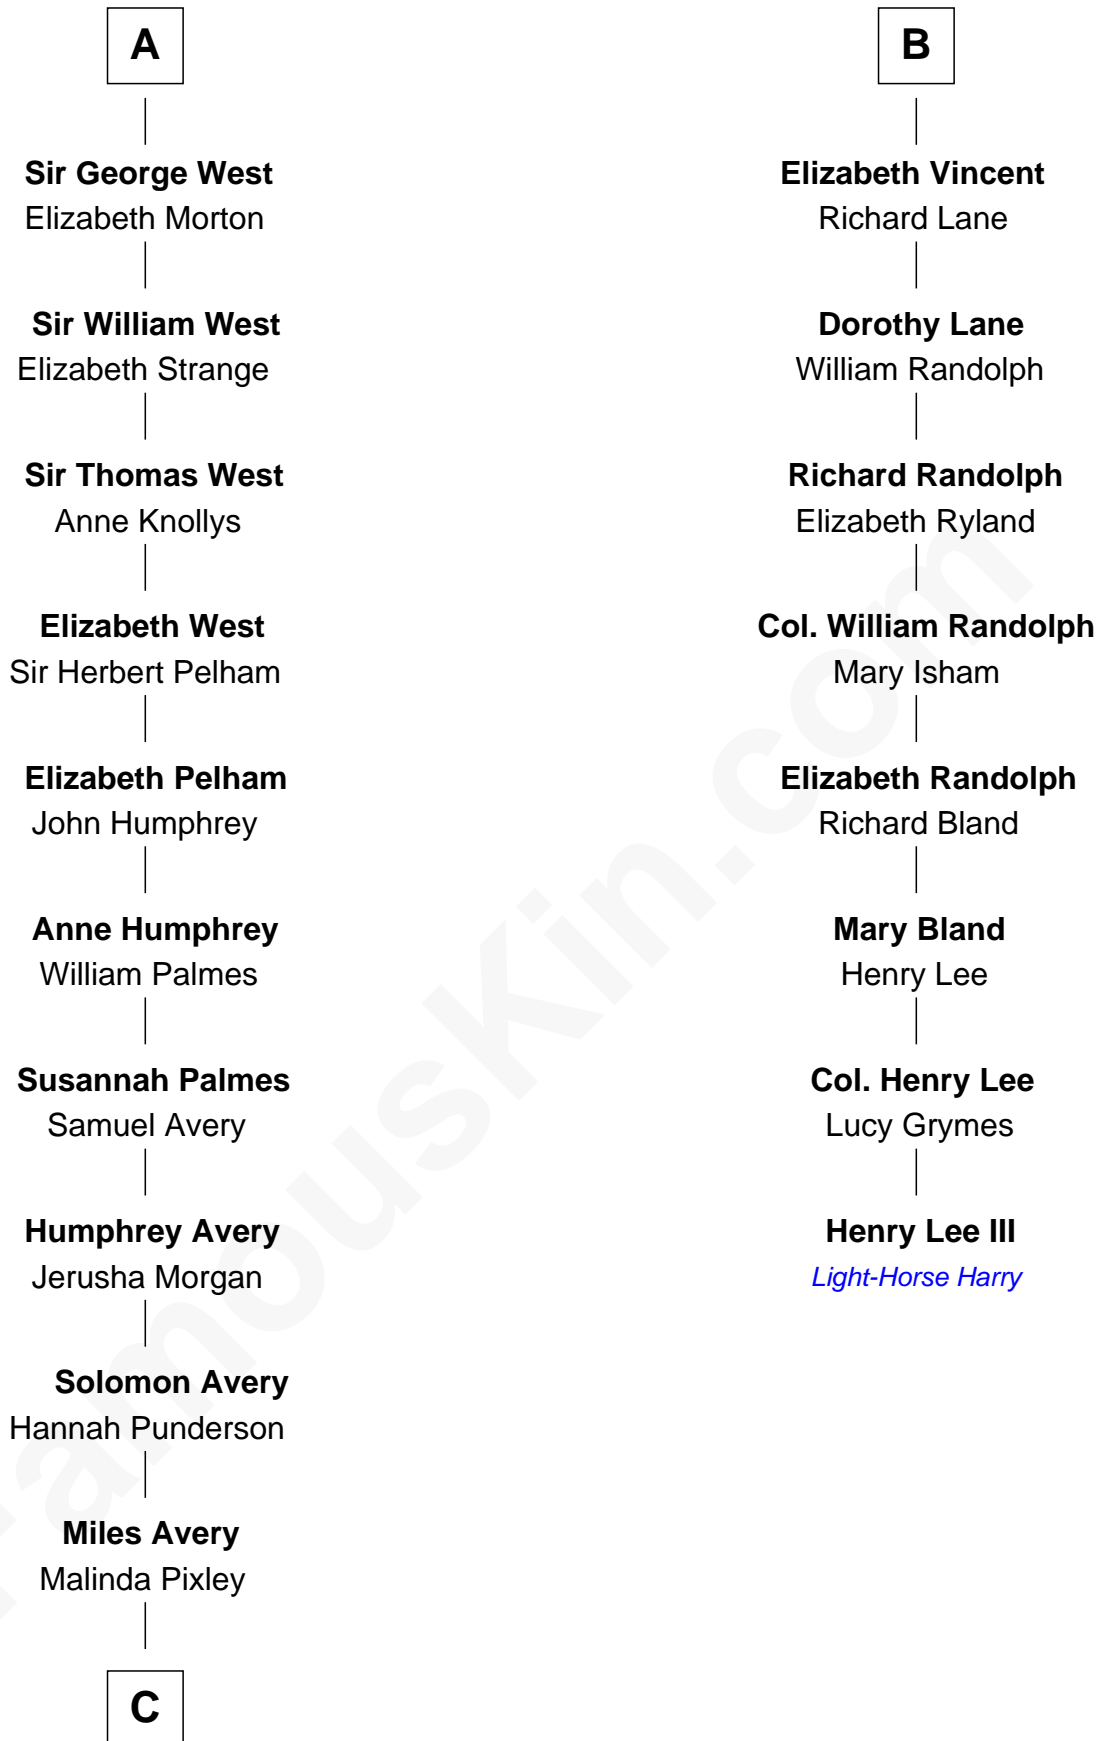

**FamousKin.com**  
**Relationship Chart of**  
**Nelson Rockefeller**  
*41st U.S. Vice-President*

**14th cousin 7 times removed of**  
**Henry Lee III**  
*9th Governor of Virginia*

**C**

—  
**Lucy Avery**

Godfrey Lewis Rockefeller

—  
**William Avery Rockefeller**

Eliza Davison

—  
**John Davison Rockefeller**

Laura Celestia Spelman

—  
**John Davison Rockefeller**

Abby Greene Aldrich

—  
**Nelson Rockefeller**

*41st U.S. Vice-President*

FamousKin.com