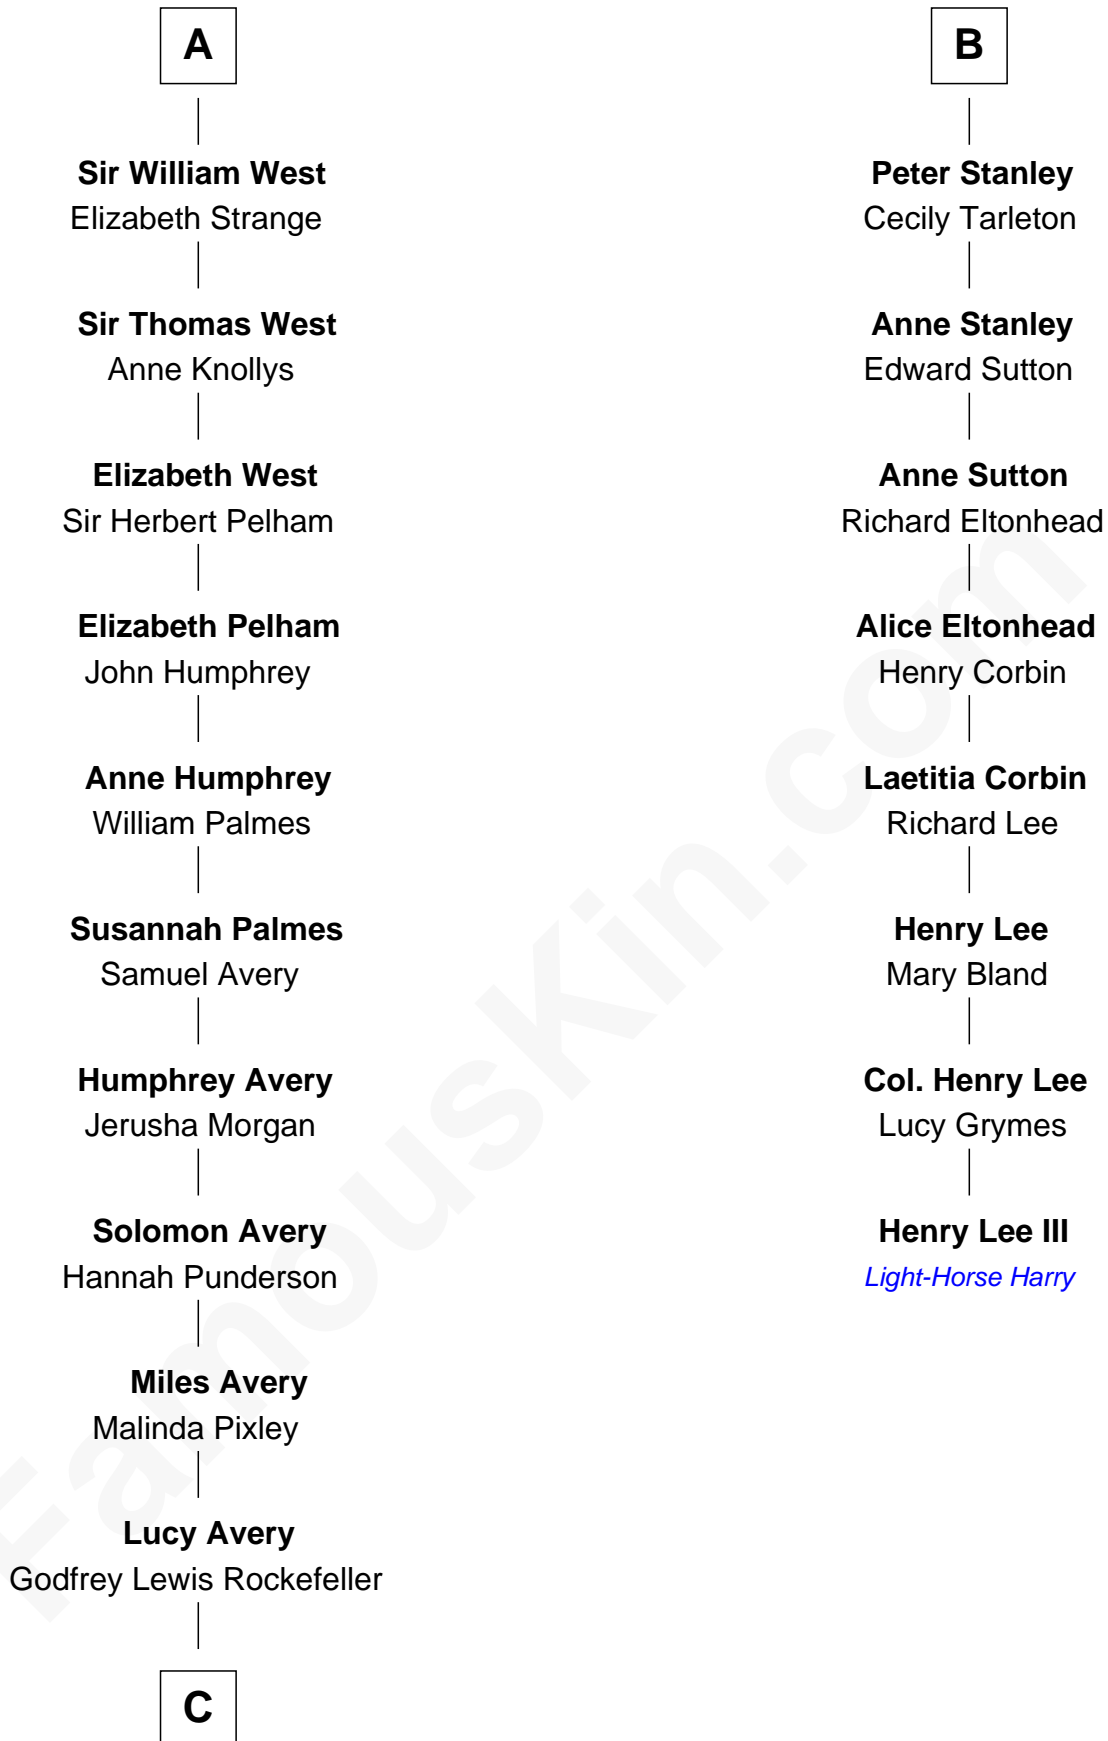

# FamousKin.com Relationship Chart of

**Nelson Rockefeller**  
41st U.S. Vice-President

14th cousin 6 times removed of

**Henry Lee III**  
9th Governor of Virginia

**Sir Robert de Holland**  
Maude la Zouche

**C**

—  
**William Avery Rockefeller**

Eliza Davison

—  
**John Davison Rockefeller**

Laura Celestia Spelman

—  
**John Davison Rockefeller**

Abby Greene Aldrich

—  
**Nelson Rockefeller**

*41st U.S. Vice-President*

FamousKin.com