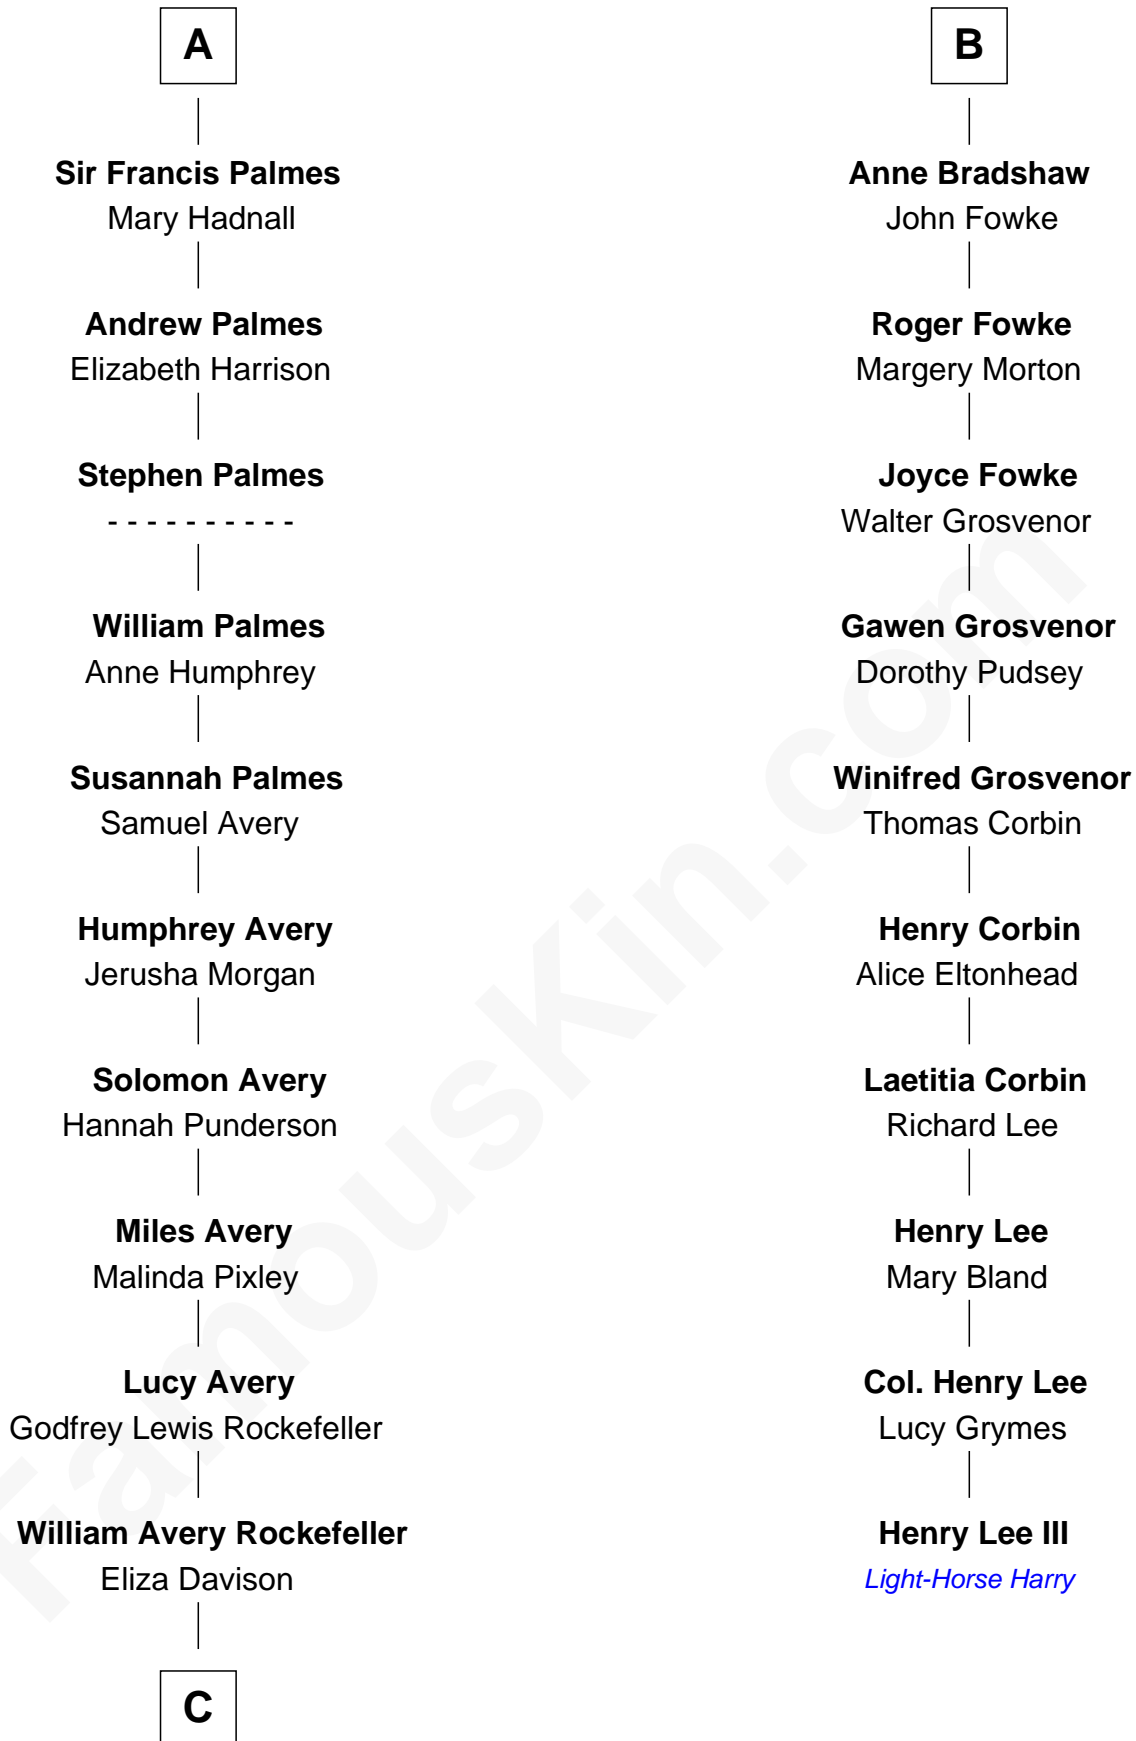

FamousKin.com Relationship Chart of

Nelson Rockefeller
41st U.S. Vice-President

16th cousin 3 times removed of

Henry Lee III
9th Governor of Virginia

John de Welles
Maud de Roos

C

John Davison Rockefeller

Laura Celestia Spelman

John Davison Rockefeller

Abby Greene Aldrich

Nelson Rockefeller

41st U.S. Vice-President

FamousKin.com