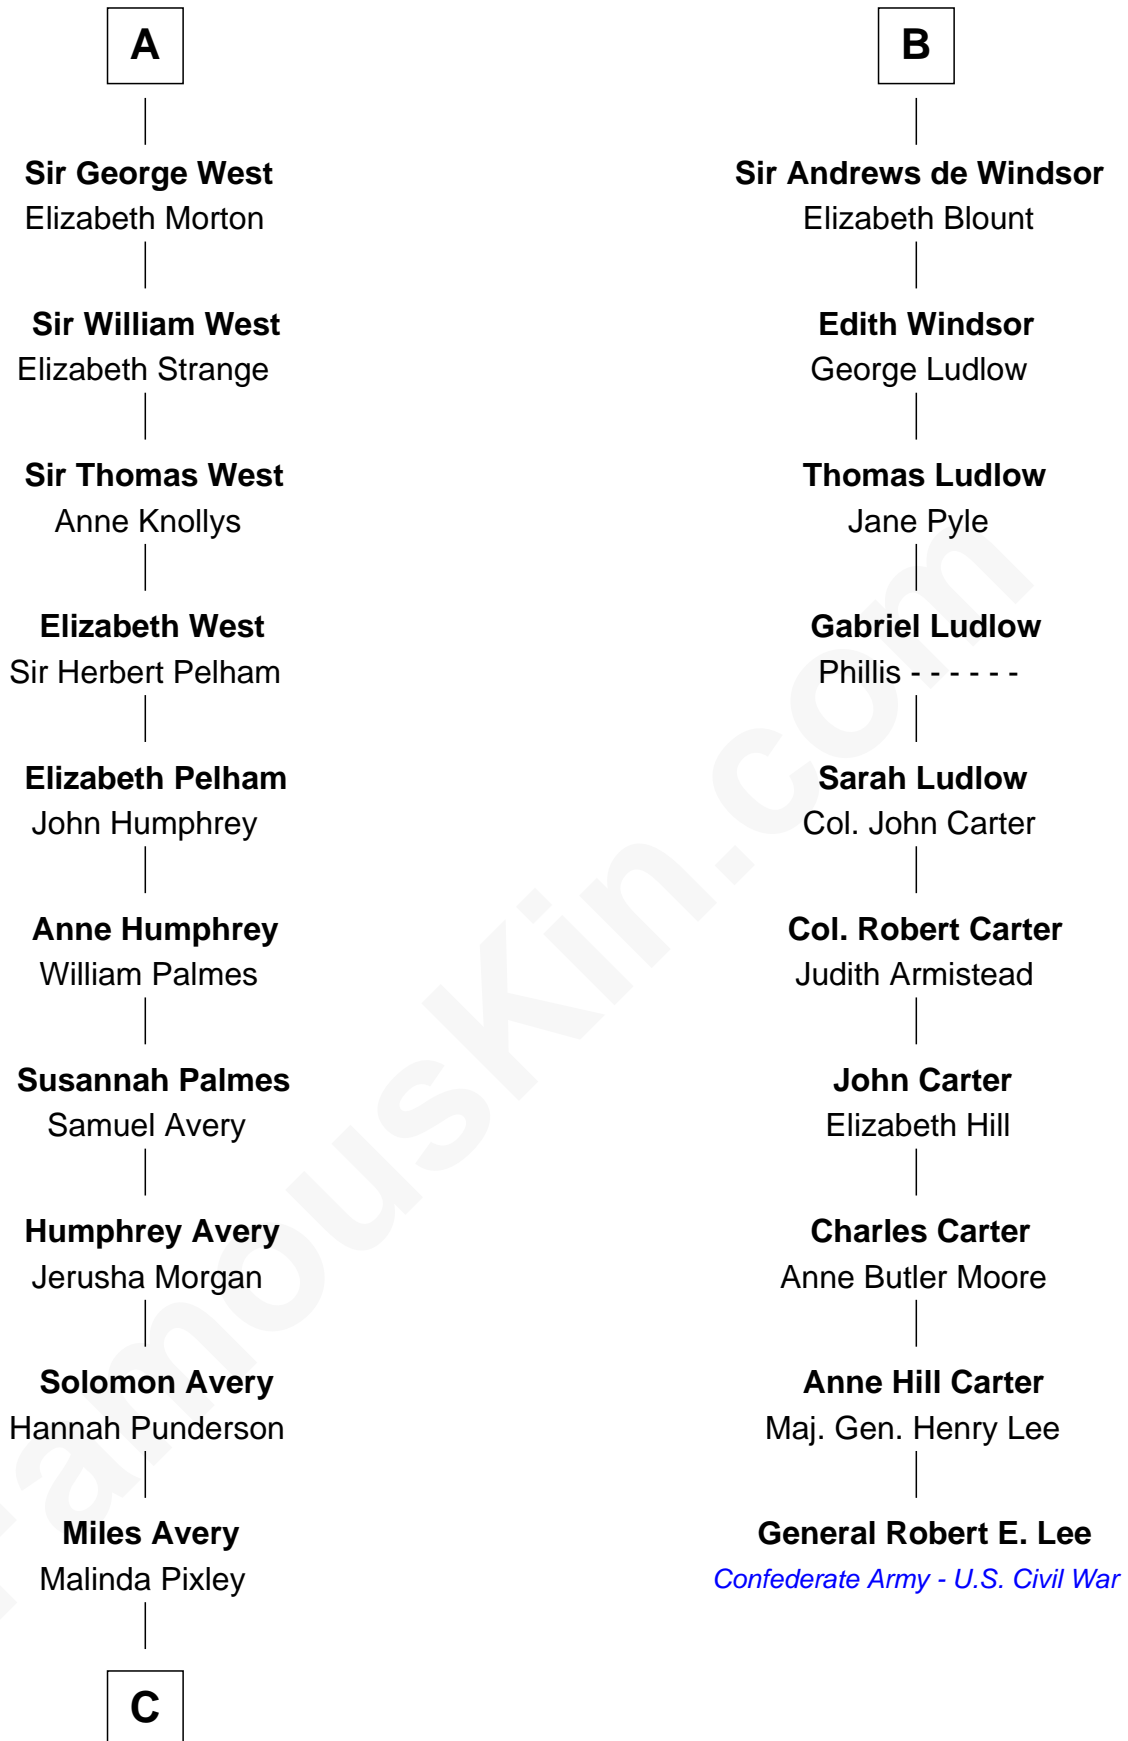

# FamousKin.com Relationship Chart of

**Nelson Rockefeller**

*41st U.S. Vice-President*

16th cousin 5 times removed of

**General Robert E. Lee**

*Confederate Army - U.S. Civil War*

**Sir Hugh de Courtenay**

Sir Walter Hungerford

**Sir Robert Hungerford**

Margaret Botreaux

**Katherine Hungerford**

Sir Richard West

**Sir Thomas West**

Eleanor Copley

**A**

**Elizabeth Luttrell**

John Stratton

**Elizabeth Stratton**

John Andrews

**Elizabeth Andrews**

Sir Thomas de Windsor

**B**

**C**

—  
**Lucy Avery**

Godfrey Lewis Rockefeller

—  
**William Avery Rockefeller**

Eliza Davison

—  
**John Davison Rockefeller**

Laura Celestia Spelman

—  
**John Davison Rockefeller**

Abby Greene Aldrich