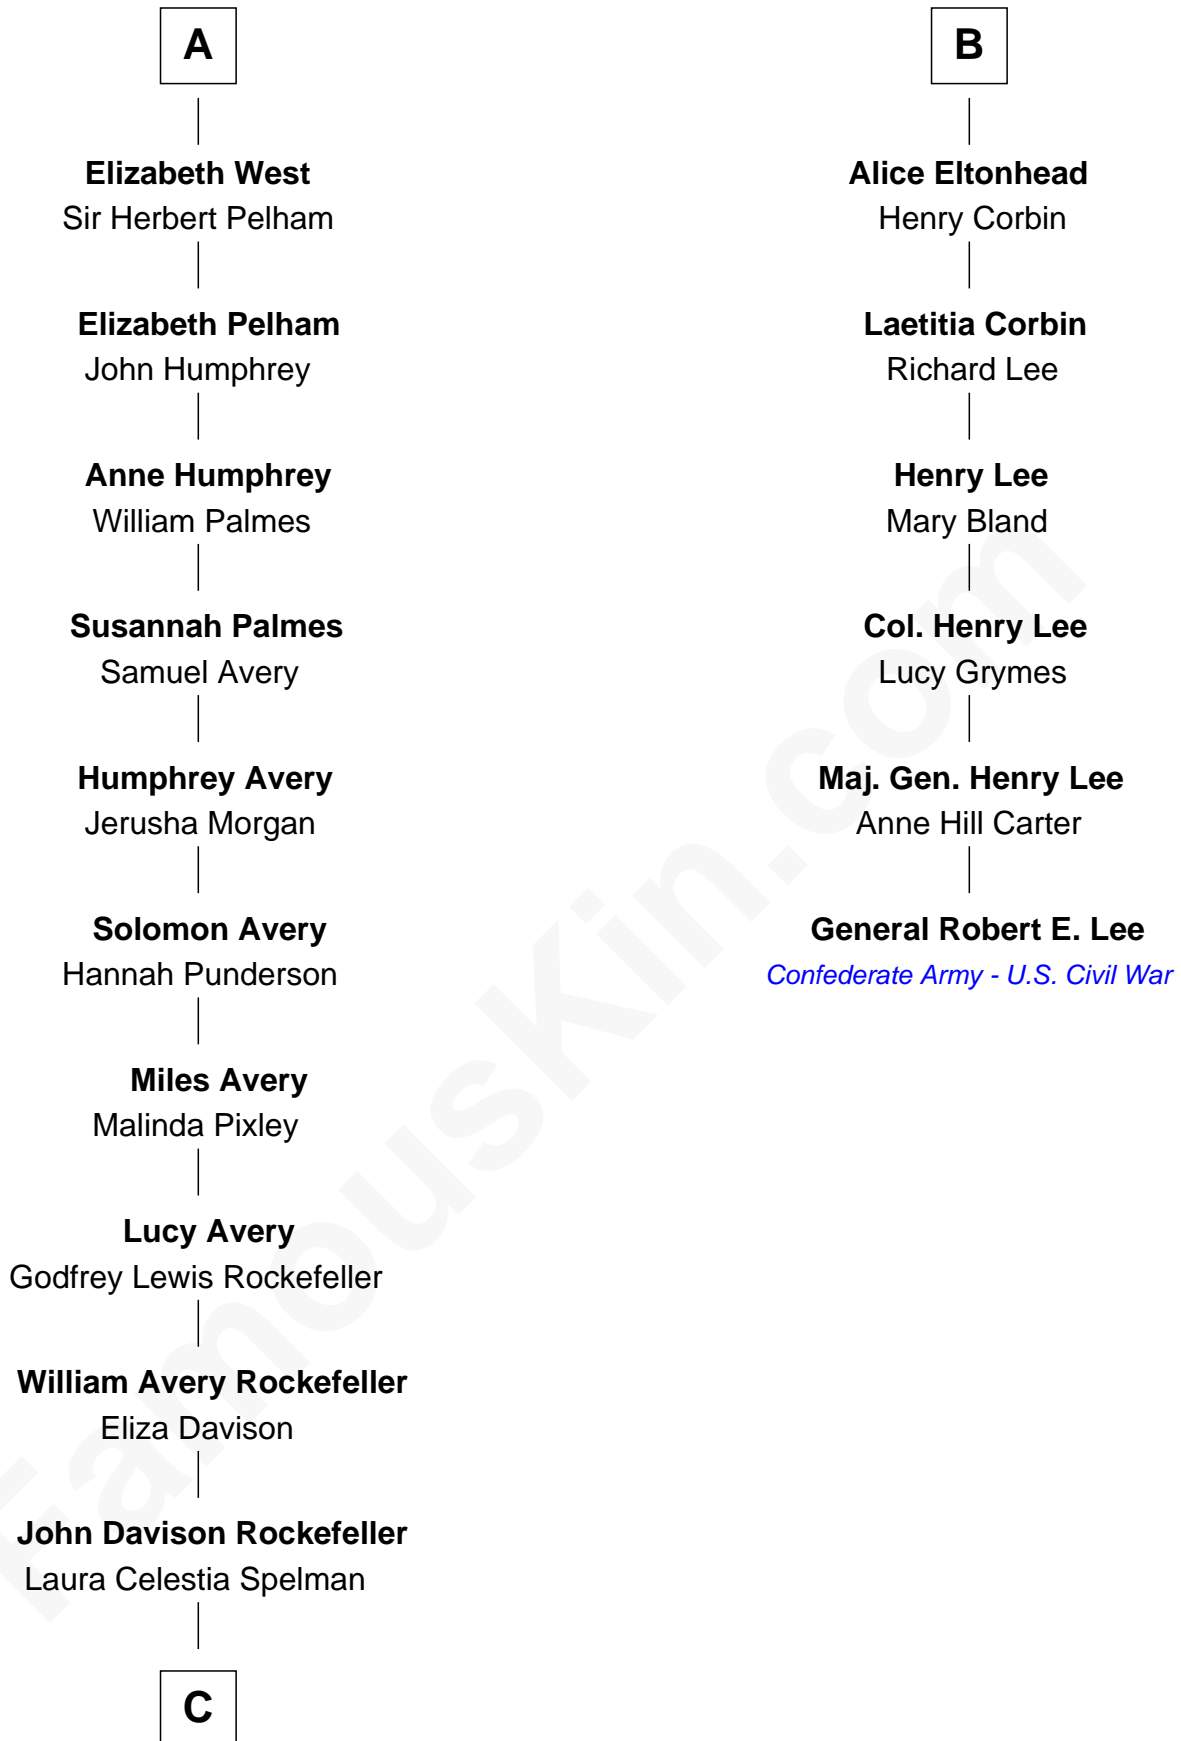

# FamousKin.com Relationship Chart of

**Nelson Rockefeller**

*41st U.S. Vice-President*

12th cousin 6 times removed of

**General Robert E. Lee**

*Confederate Army - U.S. Civil War*

**Elizabeth Fitzalan**

*with husband*  
Sir Thomas Mowbray

**Joan Goushill**

Sir Thomas Stanley

**Katherine Stanley**

Sir John Savage

**Dulcia Savage**

Sir Henry Bold

**Maud Bold**

Thomas Gerard

**Jennet Gerard**

Richard Eltonhead

**William Eltonhead**

Anne Bowers

**Richard Eltonhead**

Anne Sutton

**B**

**C**

—  
**John Davison Rockefeller**

Abby Greene Aldrich

—  
**Nelson Rockefeller**

*41st U.S. Vice-President*

FamousKin.com