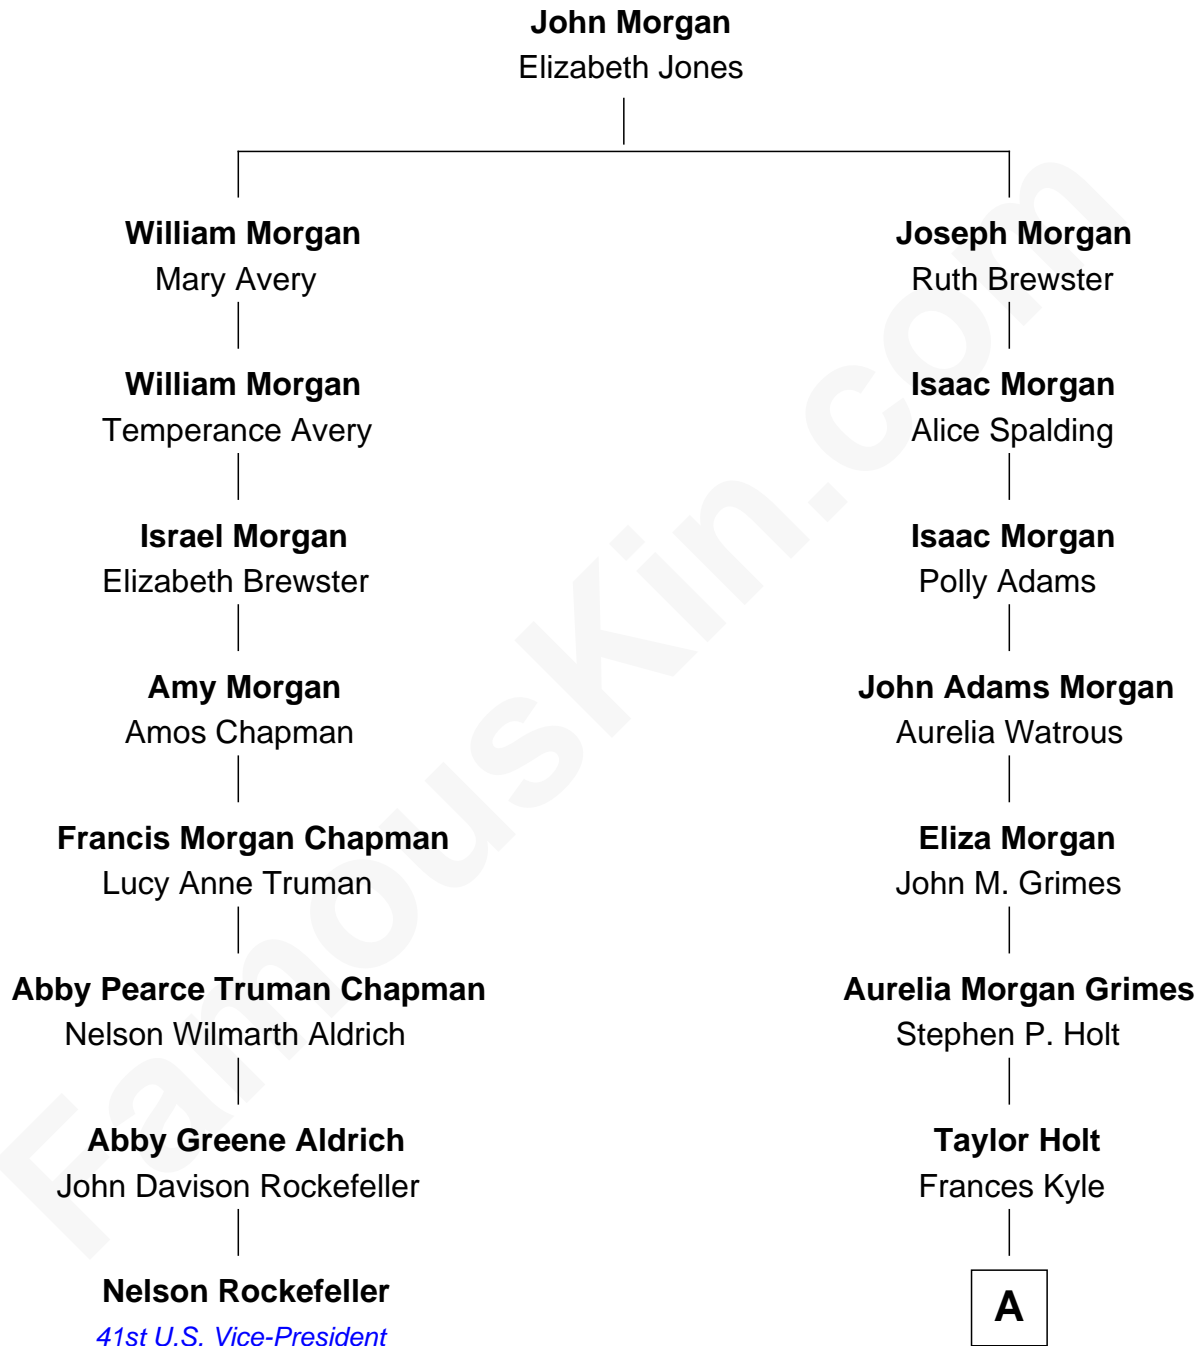

FamousKin.com Relationship Chart of

Nelson Rockefeller

41st U.S. Vice-President

7th cousin 2 times removed of

Linda Hamilton

TV and Movie Actress

A

Dr. Richard Huckstep Holt

Mildred Alberta Derby

Barbara Kyle Holt

Dr. Carroll Stanford Hamilton

Linda Hamilton

TV and Movie Actress

FamousKin.com