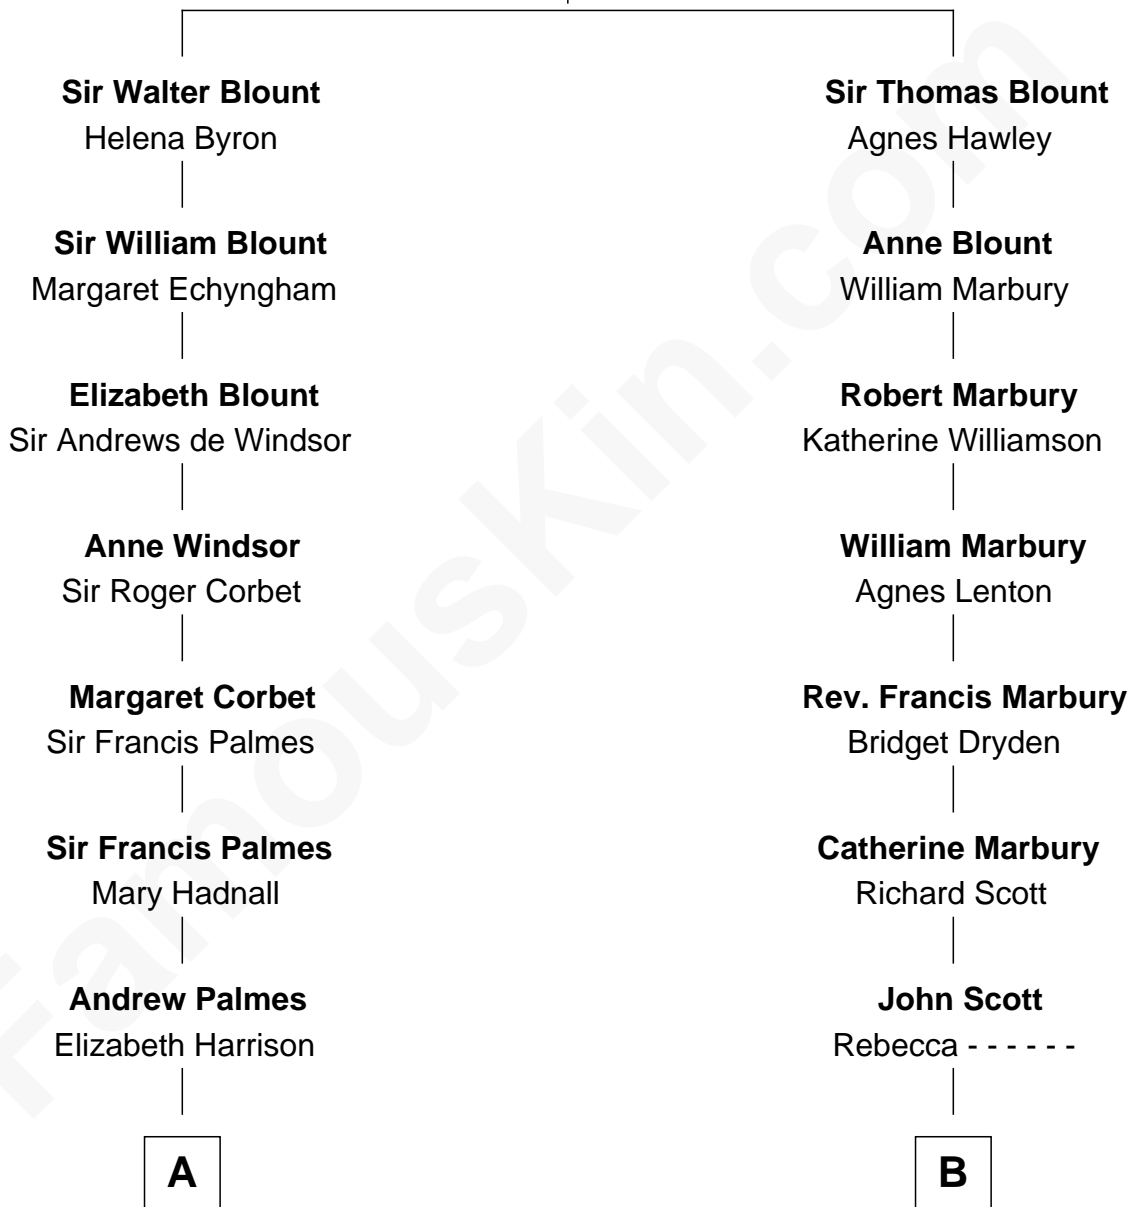

FamousKin.com
Relationship Chart of
Nelson Rockefeller
41st U.S. Vice-President

15th cousin 2 times removed of

Amelia Earhart
Aviation Pioneer

Sir Thomas Blount
 Margaret de Gresley

Amelia Earhart photo by [Pacific Aviation Museum](#) (CC BY 2.0)