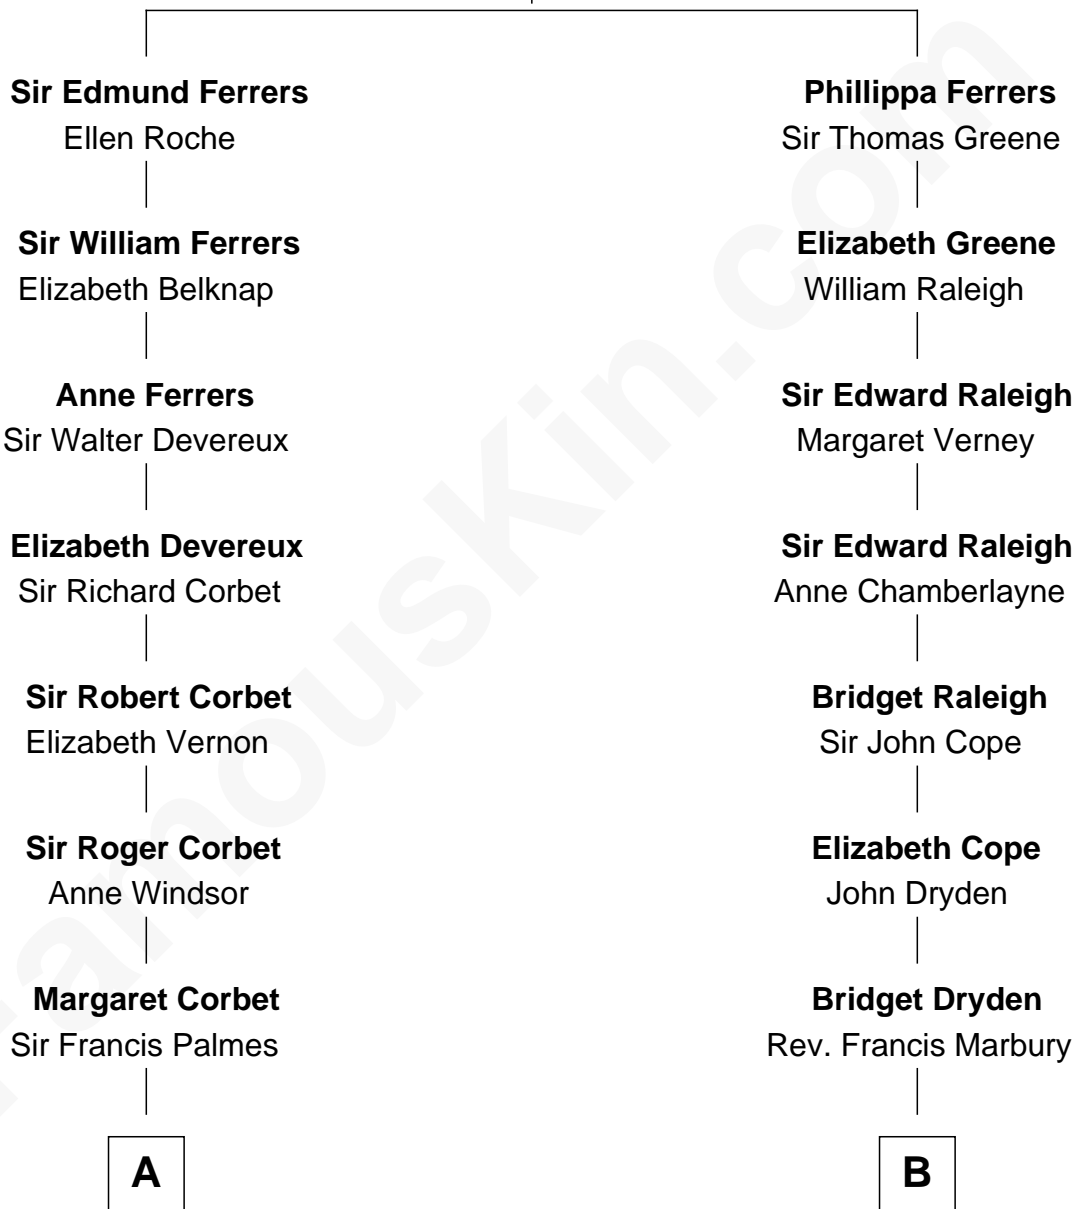

FamousKin.com
Relationship Chart of
Nelson Rockefeller
41st U.S. Vice-President

17th cousin 2 times removed of

Amelia Earhart
Aviation Pioneer

Robert de Ferrers
 Margaret Despencer

C

John Davison Rockefeller

Laura Celestia Spelman

John Davison Rockefeller

Abby Greene Aldrich

Nelson Rockefeller

41st U.S. Vice-President