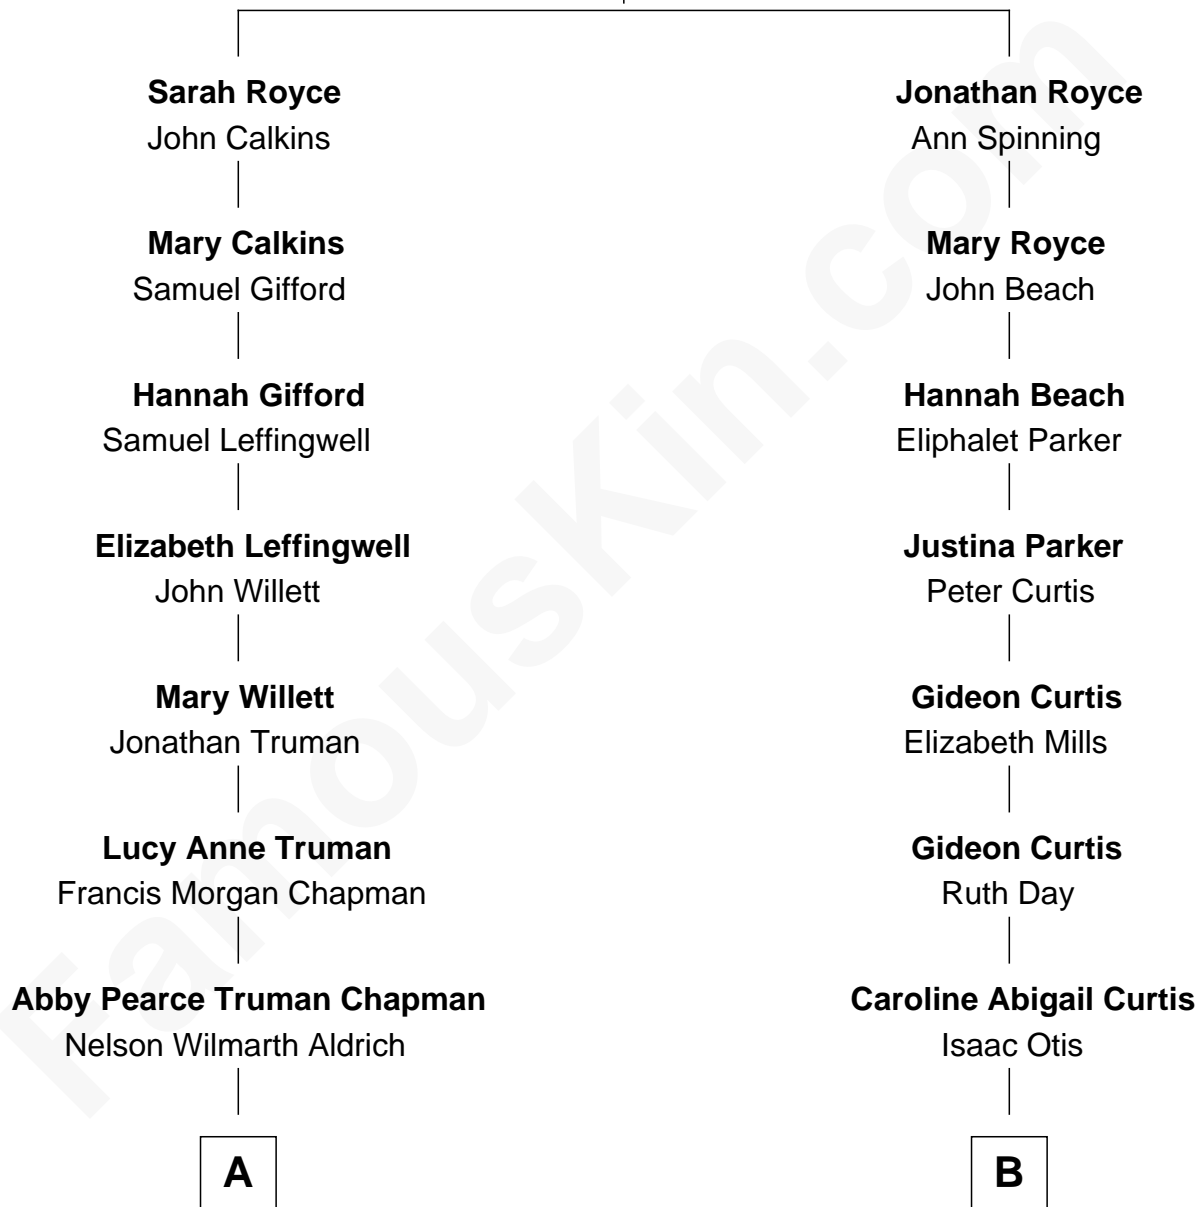

# FamousKin.com Relationship Chart of

**Nelson Rockefeller**

*41st U.S. Vice-President*

8th cousin 1 time removed of

**Amelia Earhart**

*Aviation Pioneer*

**Robert Royce**

Mary - - - - -

**A**

**Abby Greene Aldrich**  
John Davison Rockefeller

**Nelson Rockefeller**  
*41st U.S. Vice-President*

**B**

**Alfred Gideon Otis**  
Amelia Josephine Harres

**Amelia Otis**  
Edwin Stanton Earhart

**Amelia Earhart**  
*Aviation Pioneer*