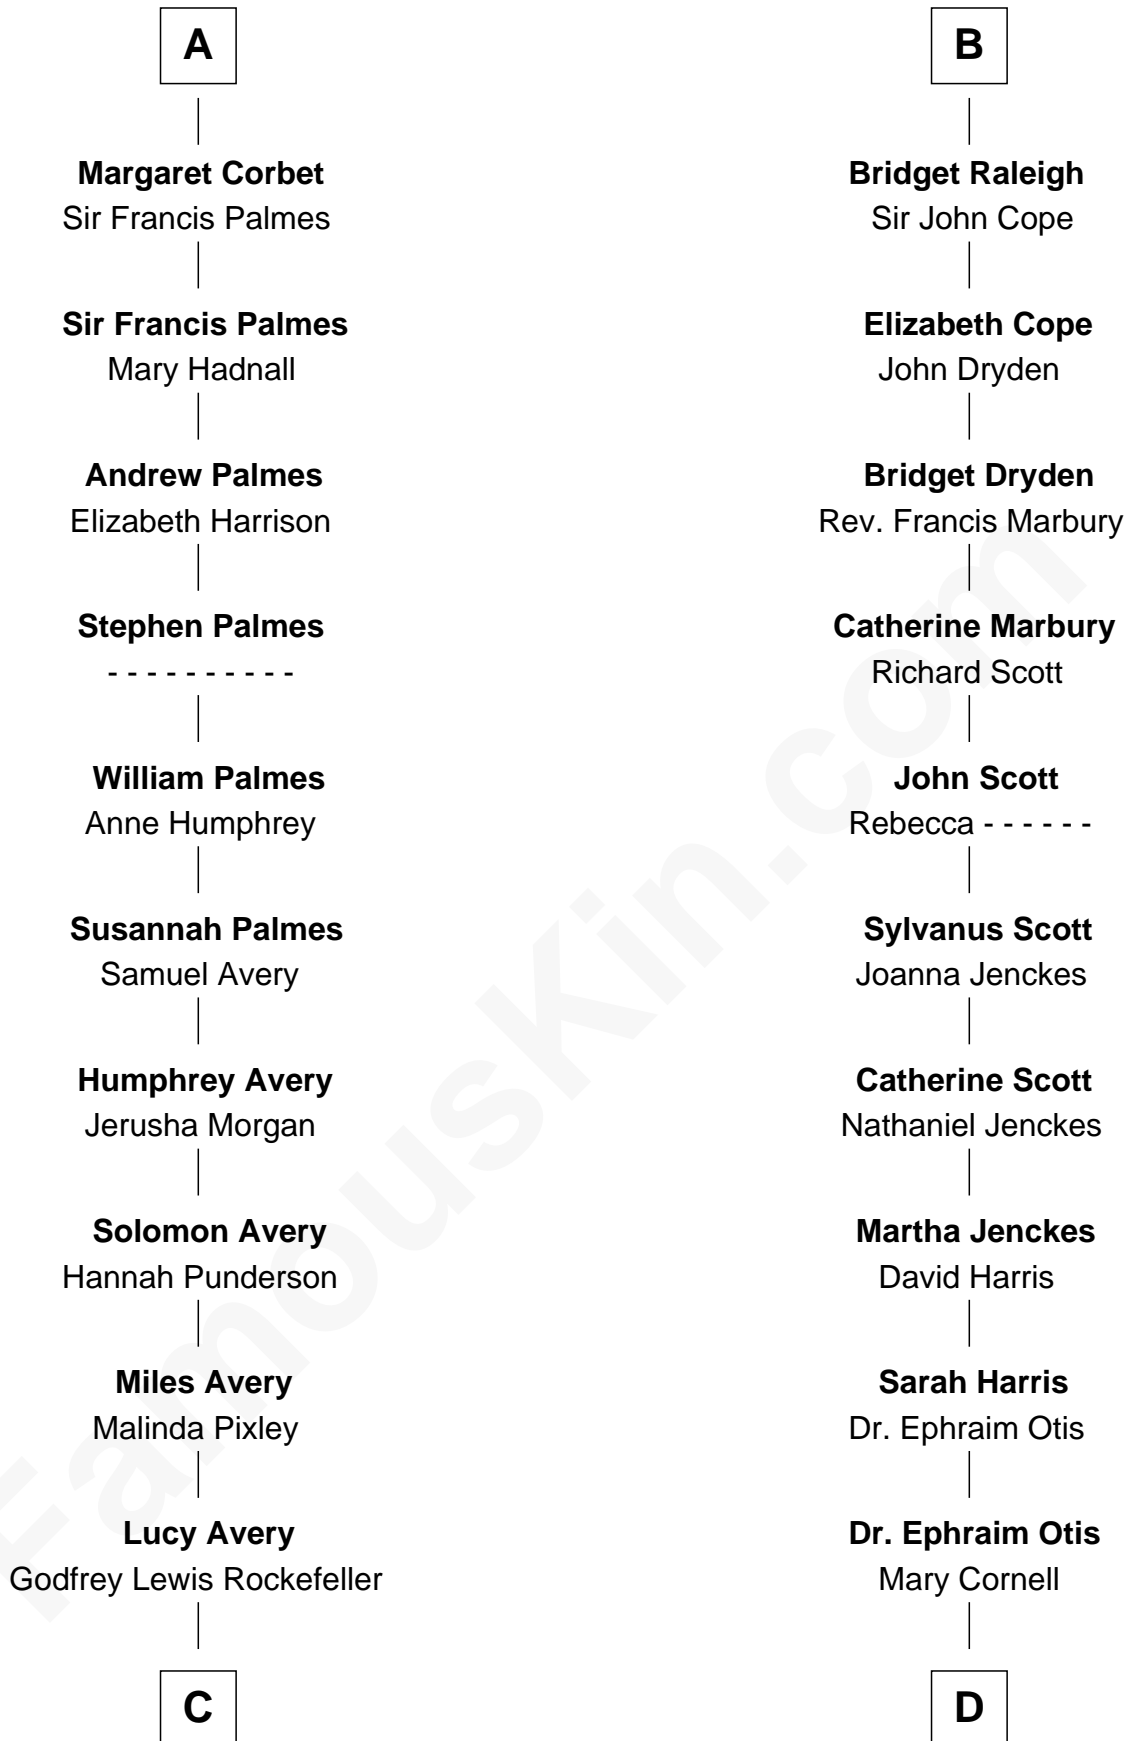

# FamousKin.com Relationship Chart of

**Nelson Rockefeller**  
41st U.S. Vice-President

20th cousin of

**Amelia Earhart**  
Aviation Pioneer

**Sir James le Boteler**  
Eleanor de Bohun

**C**

**William Avery Rockefeller**

Eliza Davison

**John Davison Rockefeller**

Laura Celestia Spelman

**John Davison Rockefeller**

Abby Greene Aldrich

**Nelson Rockefeller**

*41st U.S. Vice-President*

**D**

**Isaac Otis**

Caroline Abigail Curtis

**Alfred Gideon Otis**

Amelia Josephine Harres

**Amelia Otis**

Edwin Stanton Earhart

**Amelia Earhart**

*Aviation Pioneer*