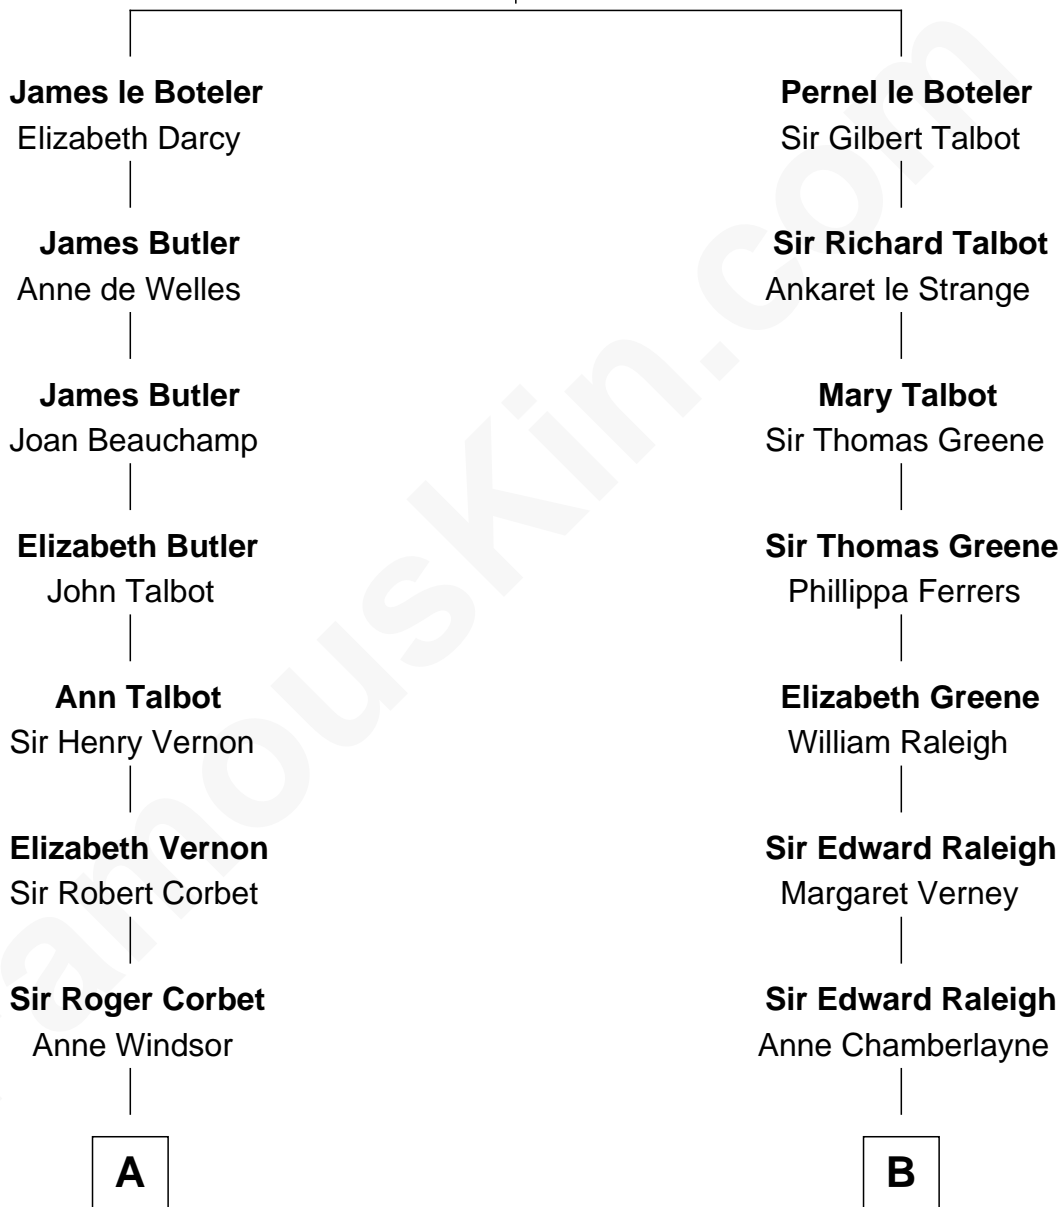

# FamousKin.com Relationship Chart of

**Nelson Rockefeller**  
41st U.S. Vice-President

20th cousin of

**Amelia Earhart**  
Aviation Pioneer

**Sir James le Boteler**  
Eleanor de Bohun

**C**

**William Avery Rockefeller**

Eliza Davison

**John Davison Rockefeller**

Laura Celestia Spelman

**John Davison Rockefeller**

Abby Greene Aldrich

**Nelson Rockefeller**

*41st U.S. Vice-President*

**D**

**Isaac Otis**

Caroline Abigail Curtis

**Alfred Gideon Otis**

Amelia Josephine Harres

**Amelia Otis**

Edwin Stanton Earhart

**Amelia Earhart**

*Aviation Pioneer*