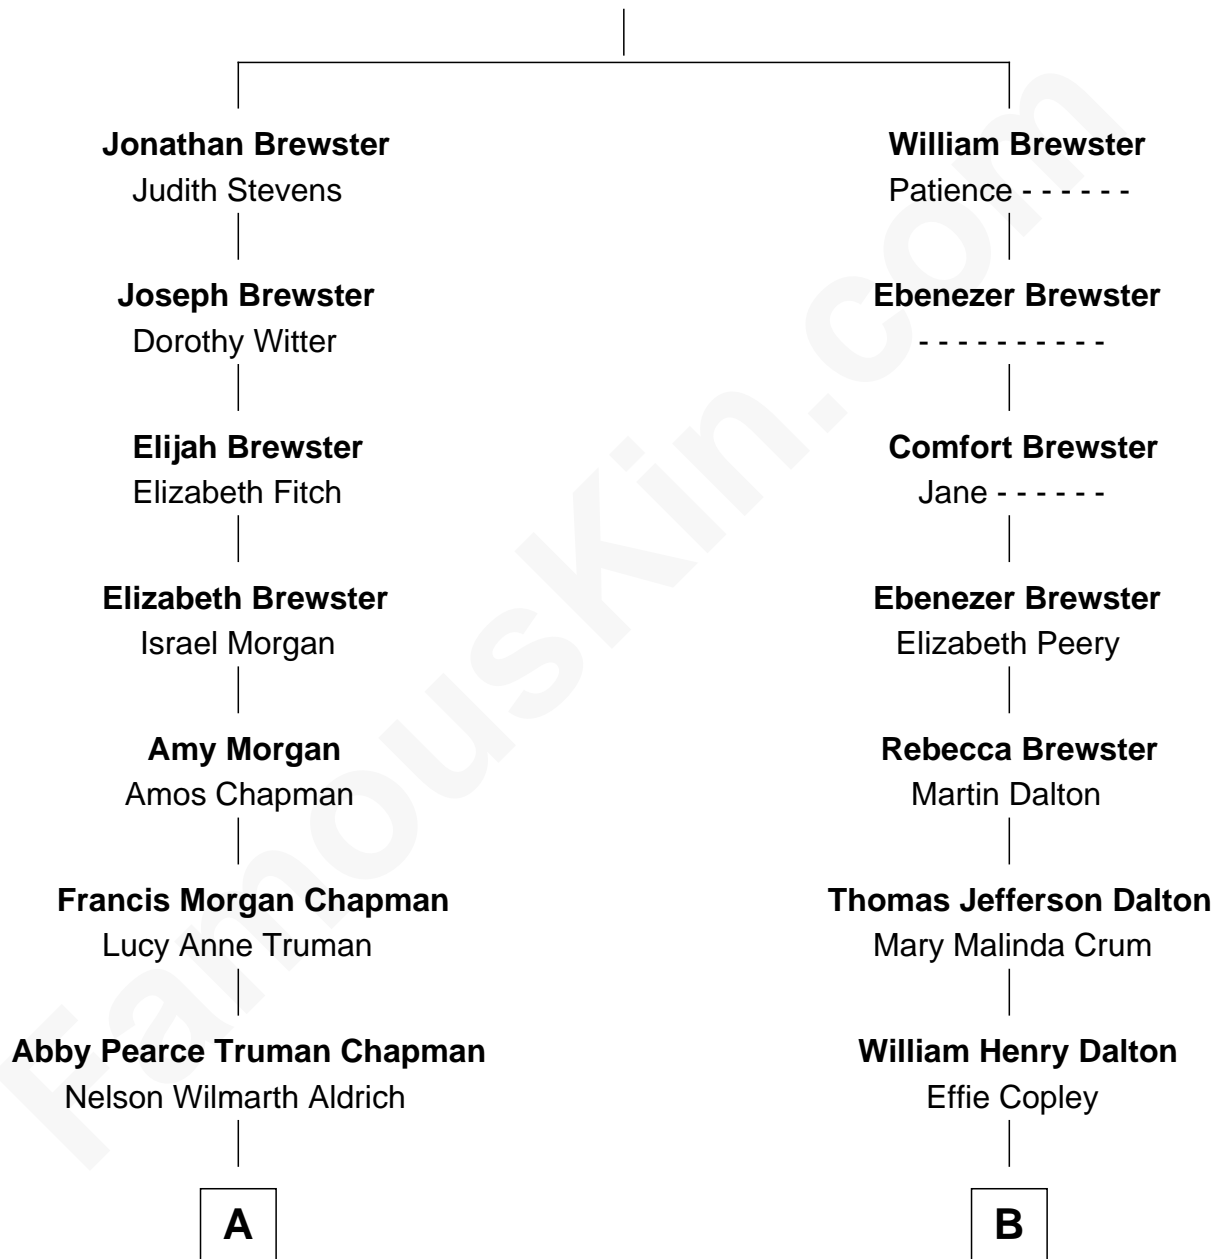

FamousKin.com Relationship Chart of

Nelson Rockefeller
41st U.S. Vice-President

8th cousin 1 time removed of

Ashley Judd
TV and Movie Actress

Benjamin Brewster
Anna Addis

A

Abby Greene Aldrich
John Davison Rockefeller

Nelson Rockefeller
41st U.S. Vice-President

B

Mary Bernadine Dalton
Michael Lawrence Ciminella

Michael Charles Ciminella
Diana Ellen Judd

Ashley Judd
TV and Movie Actress

FamousKin.com