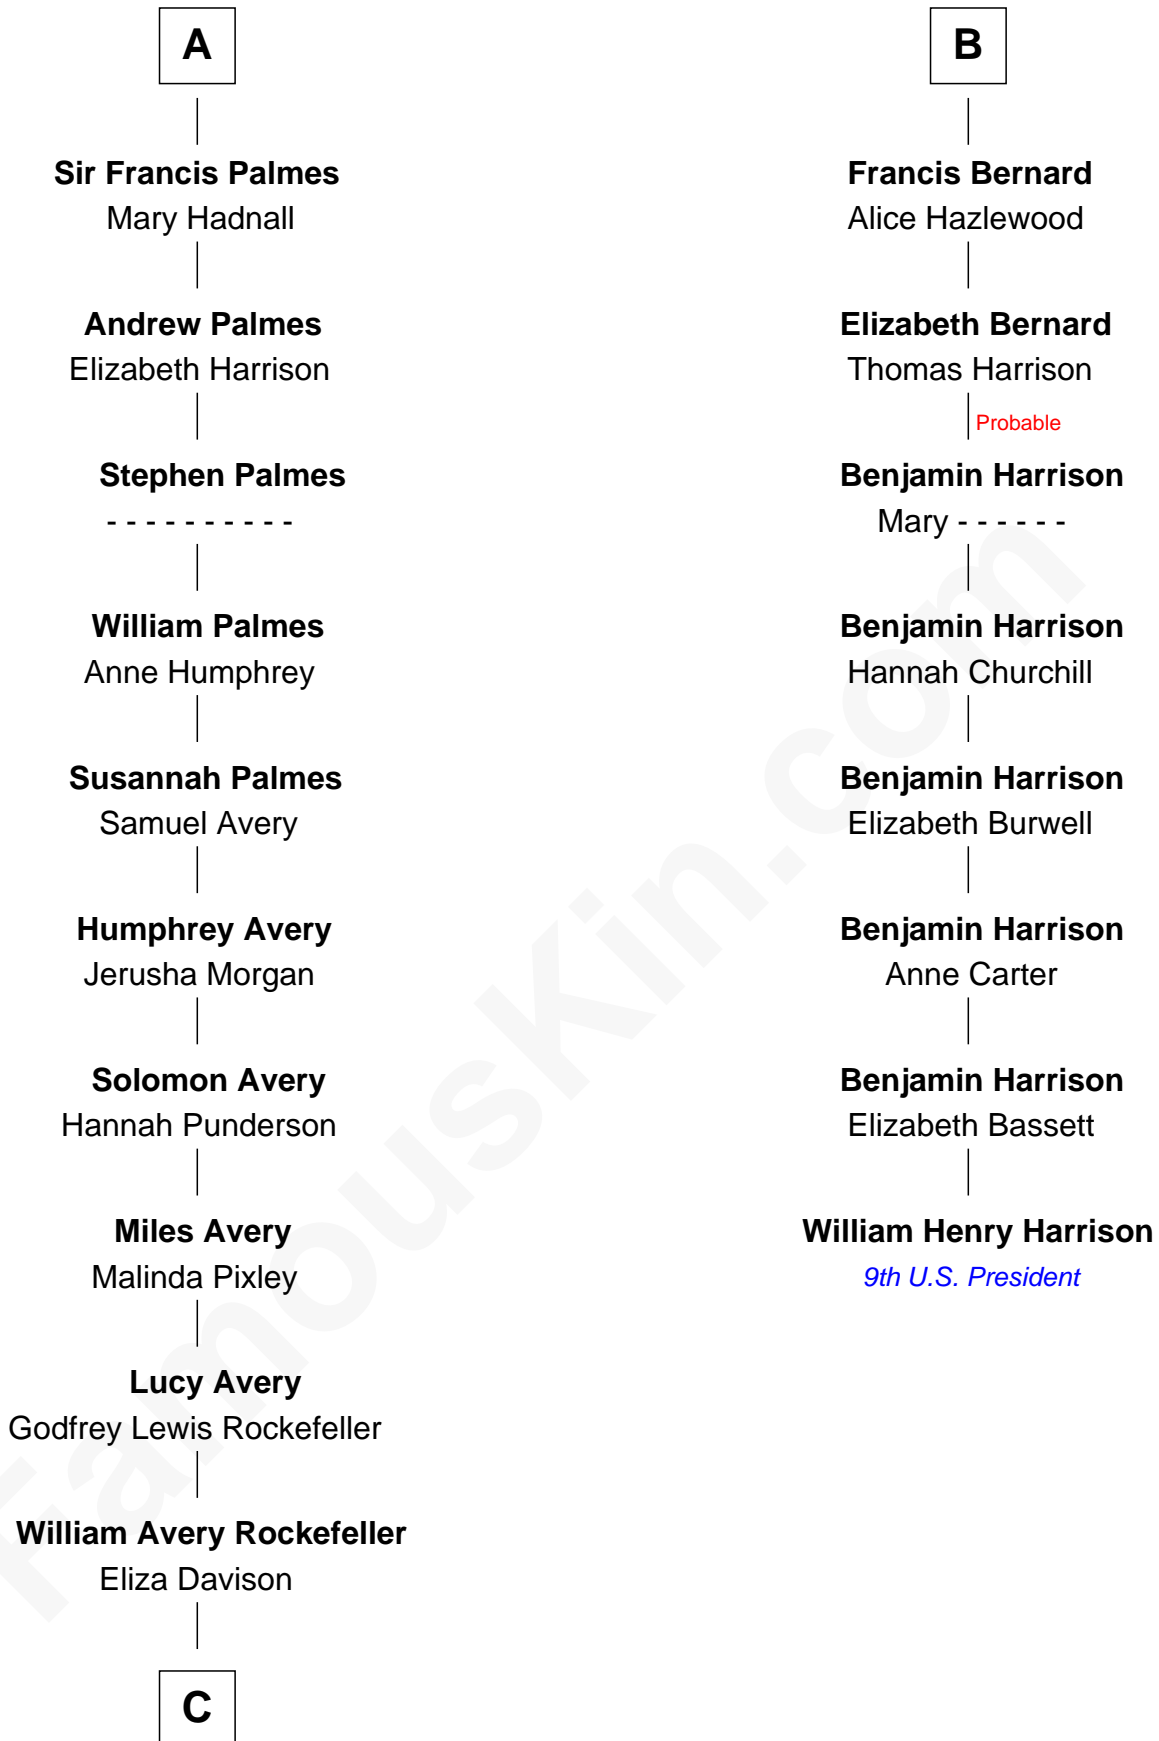

FamousKin.com Relationship Chart of

Nelson Rockefeller

41st U.S. Vice-President

14th cousin 5 times removed of

William Henry Harrison

9th U.S. President

Sir Thomas de Beauchamp

Katherine de Mortimer

Sir William Beauchamp

Joan Fitzalan

Joan Beauchamp

James Butler

Elizabeth Butler

John Talbot

Ann Talbot

Sir Henry Vernon

John Bernard

John Bernard

Margaret Daundelyn

John Bernard

Cecily Muscote

B

C

John Davison Rockefeller

Laura Celestia Spelman

John Davison Rockefeller

Abby Greene Aldrich

Nelson Rockefeller

41st U.S. Vice-President

FamousKin.com