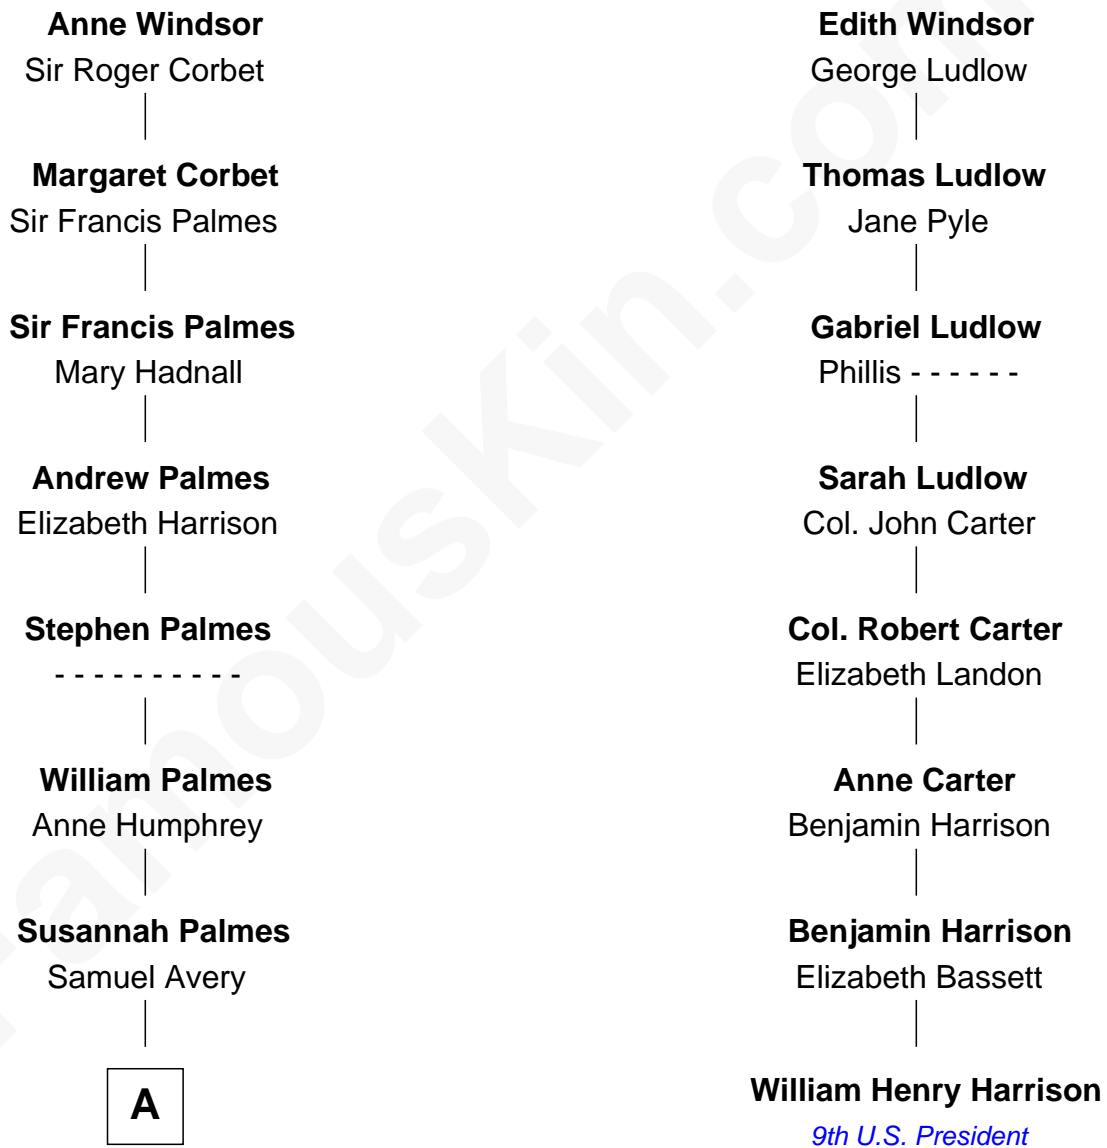

# FamousKin.com Relationship Chart of

**Nelson Rockefeller**

*41st U.S. Vice-President*

7th cousin 7 times removed of

**William Henry Harrison**

*9th U.S. President*

**Sir Andrews de Windsor**

Elizabeth Blount

**A**

**Humphrey Avery**

Jerusha Morgan

**Solomon Avery**

Hannah Punderson

**Miles Avery**

Malinda Pixley

**Lucy Avery**