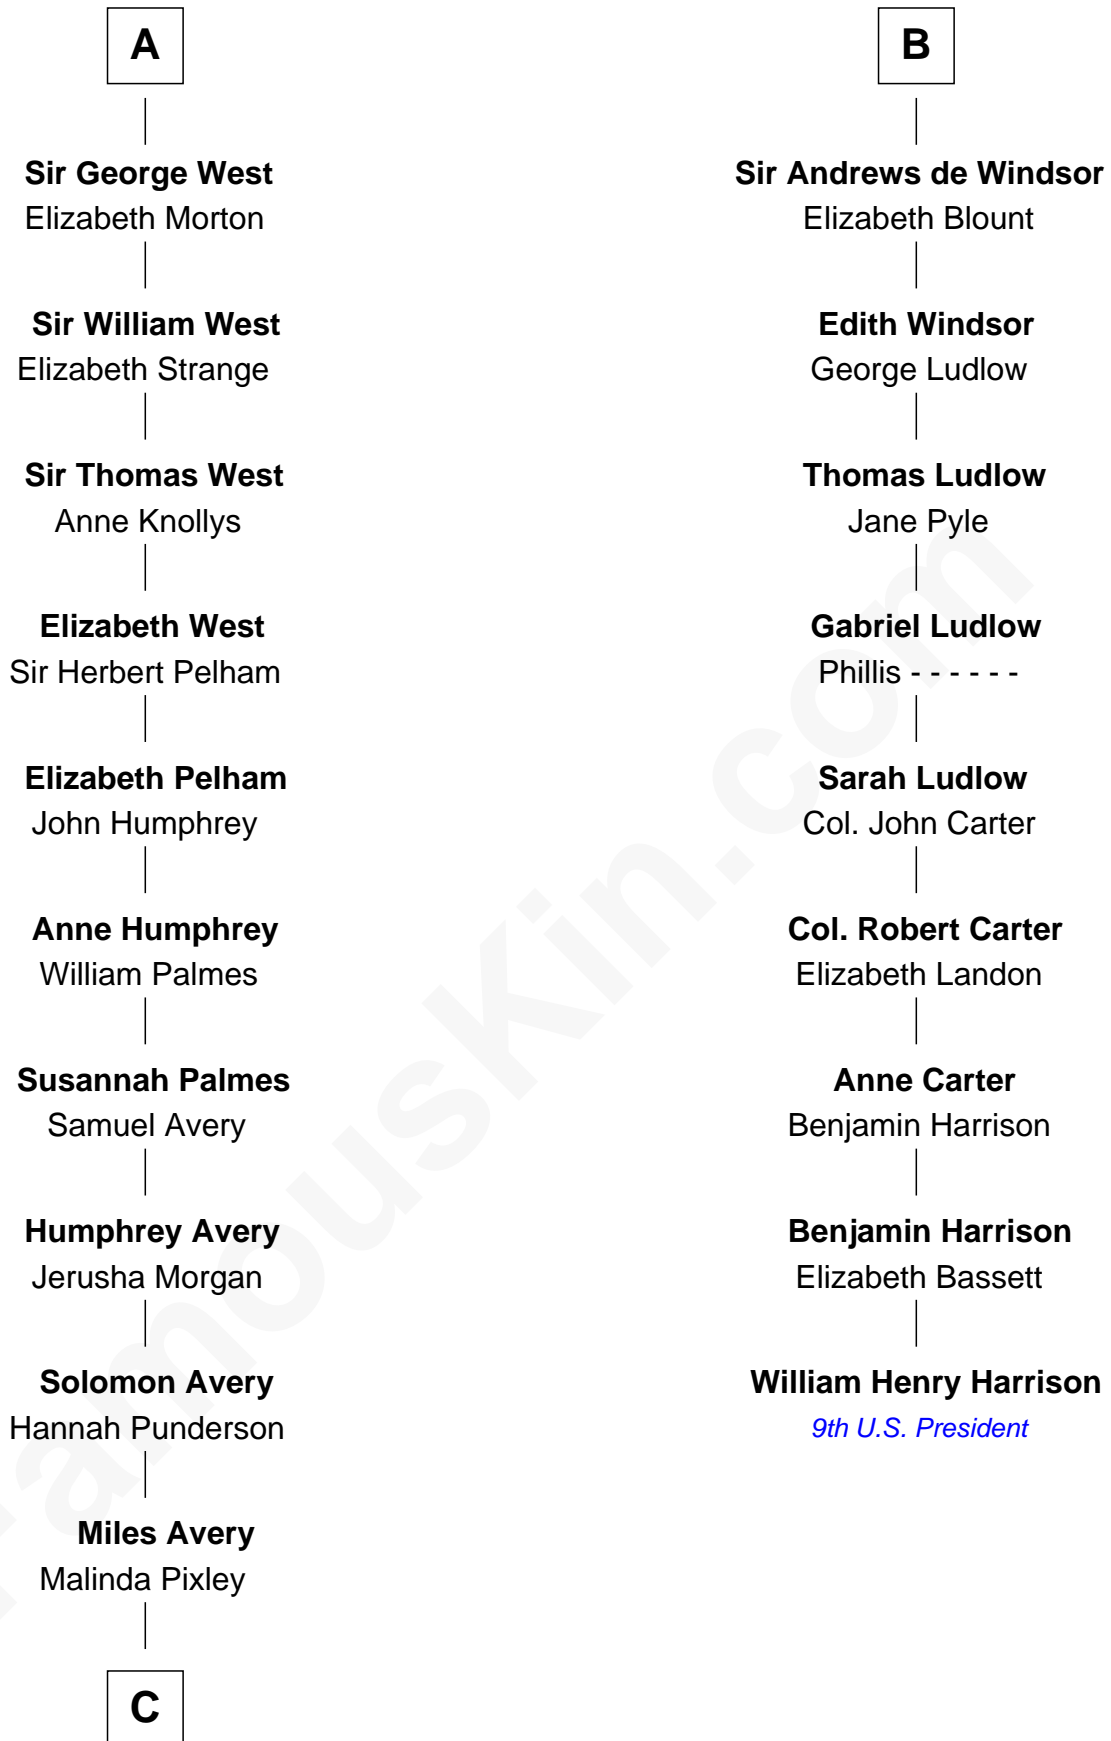

# FamousKin.com Relationship Chart of

**Nelson Rockefeller**

*41st U.S. Vice-President*

15th cousin 6 times removed of

**William Henry Harrison**

*9th U.S. President*

**Sir Hugh de Courtenay**

Eleanor le Despencer

**Sir Robert Hungerford**

Margaret Botreaux

**Katherine Hungerford**

Sir Richard West

**Sir Thomas West**

Eleanor Copley

**A**

**Sir Hugh de Courtenay**

Agnes de St. John

**Sir Hugh de Courtenay**

Margaret de Bohun

**Elizabeth de Courtenay**

Sir Andrew Luttrell

**Sir Hugh Luttrell**

Catherine de Beaumont

**Elizabeth Luttrell**

John Stratton

**Elizabeth Stratton**

John Andrews

**Elizabeth Andrews**

Sir Thomas de Windsor

**B**

**C**

—  
**Lucy Avery**