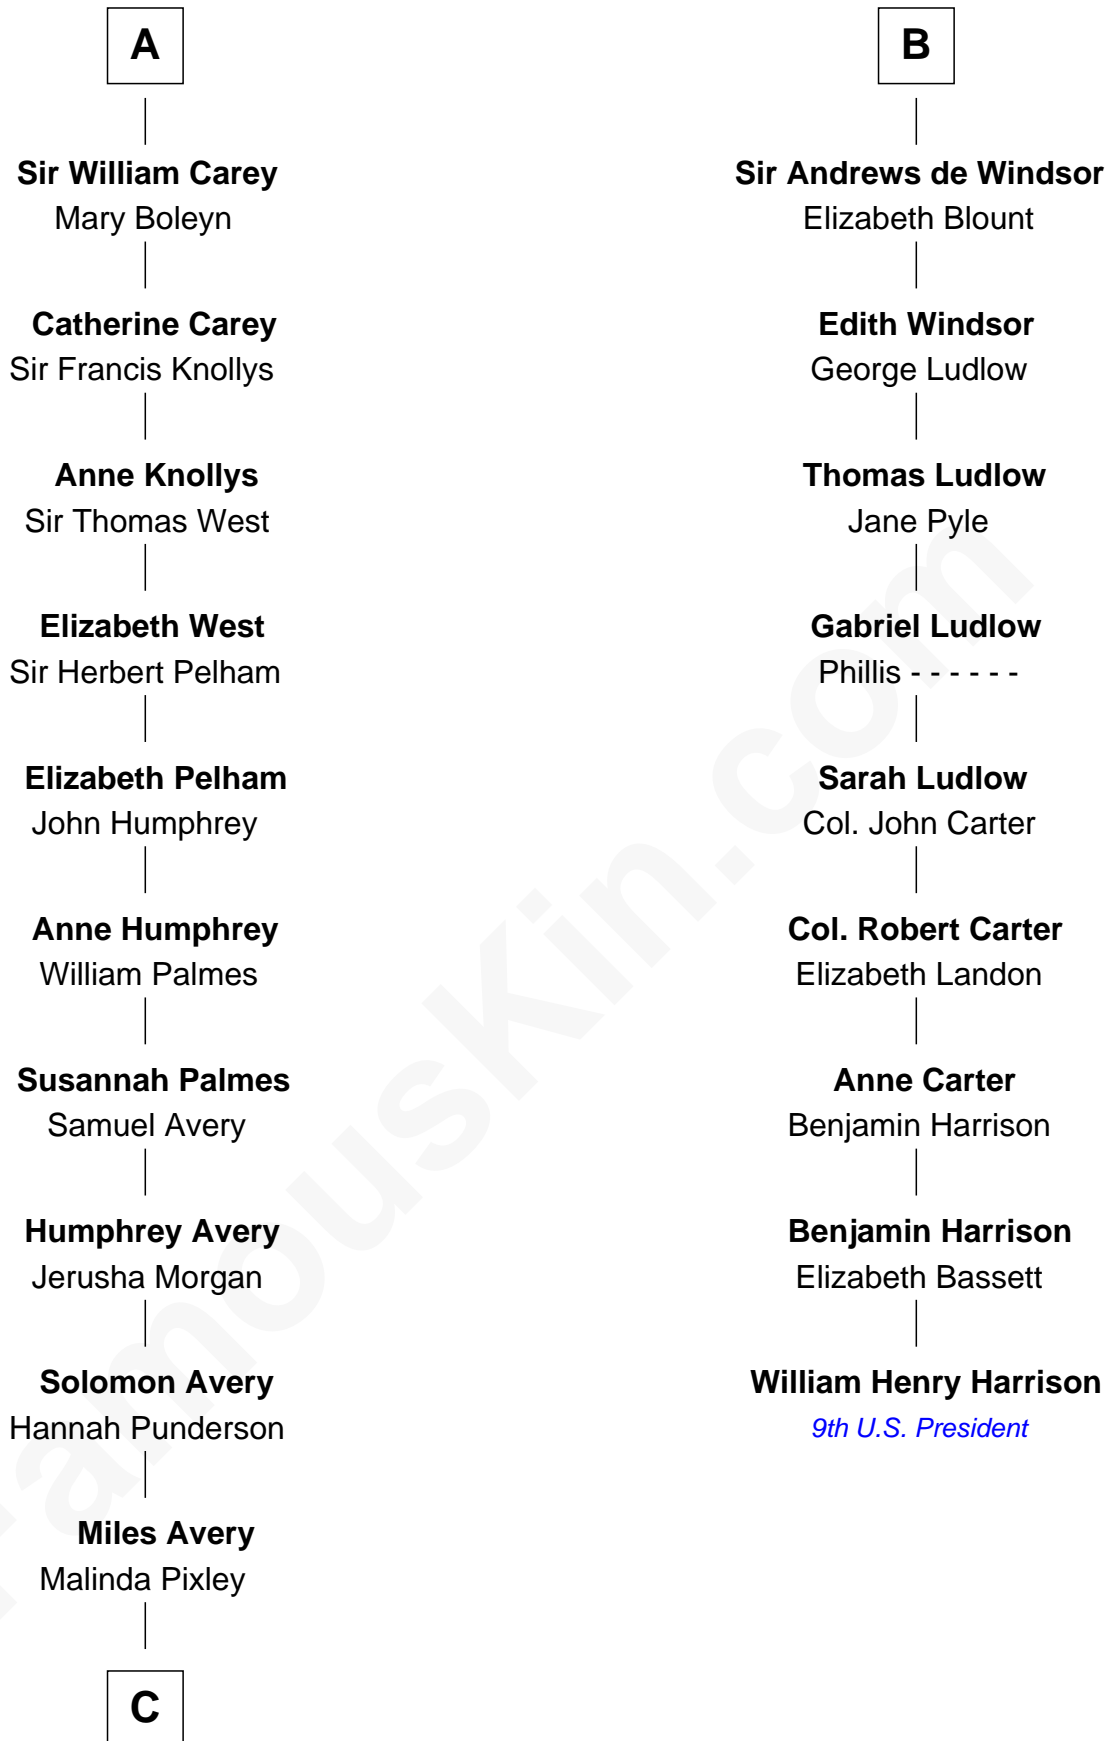

FamousKin.com Relationship Chart of

Nelson Rockefeller

41st U.S. Vice-President

15th cousin 6 times removed of

William Henry Harrison

9th U.S. President

C

—
Lucy Avery

Godfrey Lewis Rockefeller

—
William Avery Rockefeller

Eliza Davison

—
John Davison Rockefeller

Laura Celestia Spelman

—
John Davison Rockefeller

Abby Greene Aldrich

—
Nelson Rockefeller

41st U.S. Vice-President