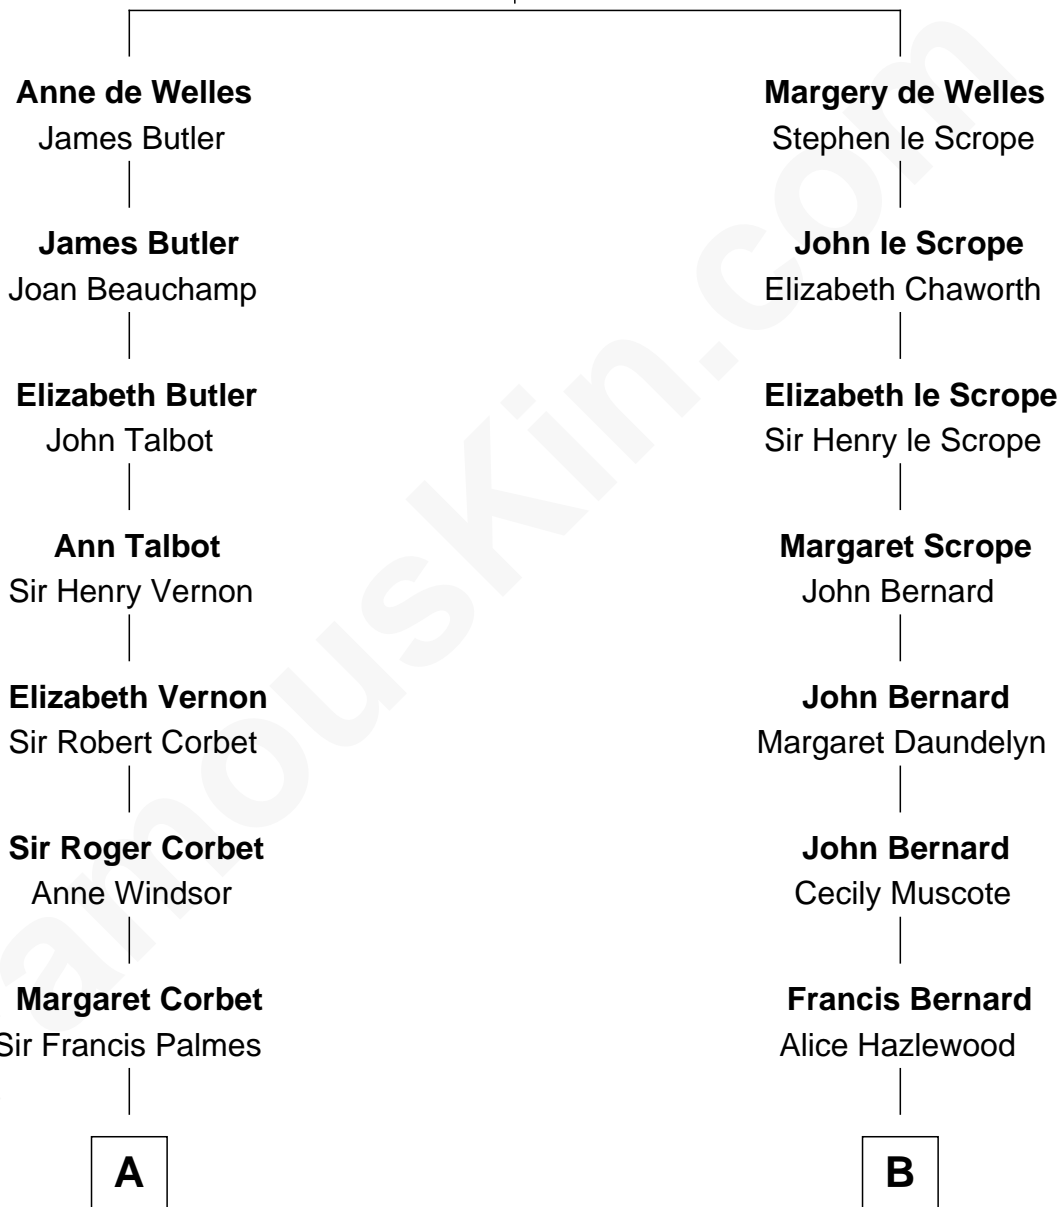

# FamousKin.com Relationship Chart of

**Nelson Rockefeller**

*41st U.S. Vice-President*

15th cousin 4 times removed of

**Benjamin Harrison**

*23rd U.S. President*

**John de Welles**

Maud de Roos

C

John Davison Rockefeller

Laura Celestia Spelman

John Davison Rockefeller

Abby Greene Aldrich

Nelson Rockefeller

*41st U.S. Vice-President*

FamousKin.com