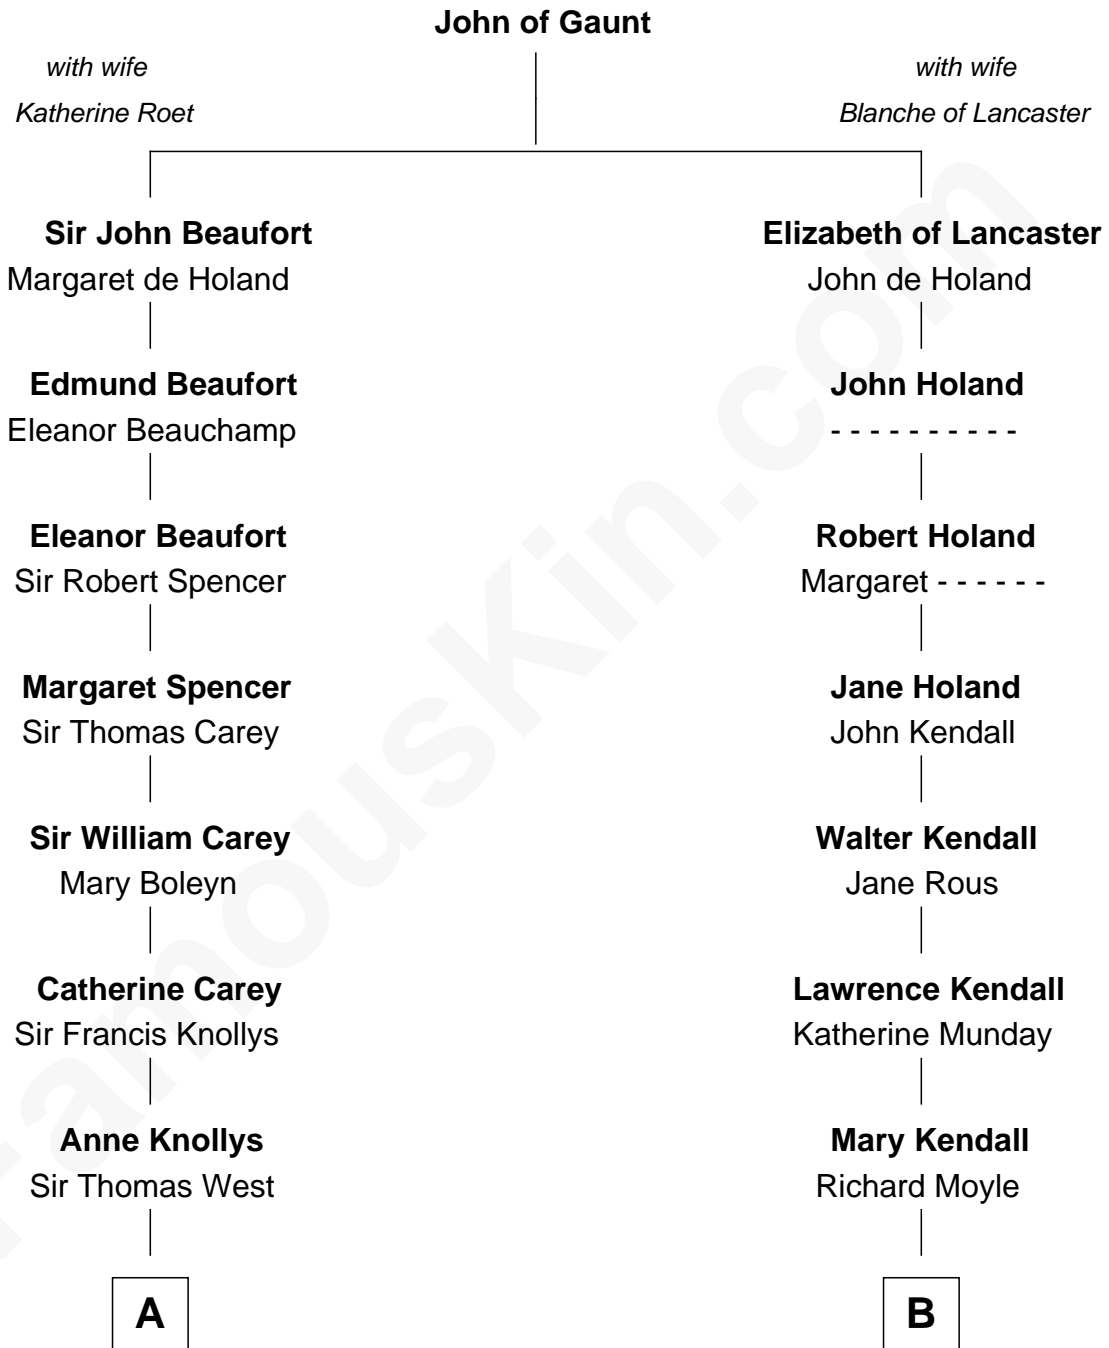

FamousKin.com
Relationship Chart of
Nelson Rockefeller
41st U.S. Vice-President

18th cousin 2 times removed of

Ed Helms
TV and Movie Actor

C

John Davison Rockefeller

Abby Greene Aldrich

Nelson Rockefeller

41st U.S. Vice-President

D

Inez Emeline Wright

George Pullen Jackson

Frances Helen Jackson

Fitzgerald Sale Parker

Pamela Ann Parker

John A. Helms

Ed Helms