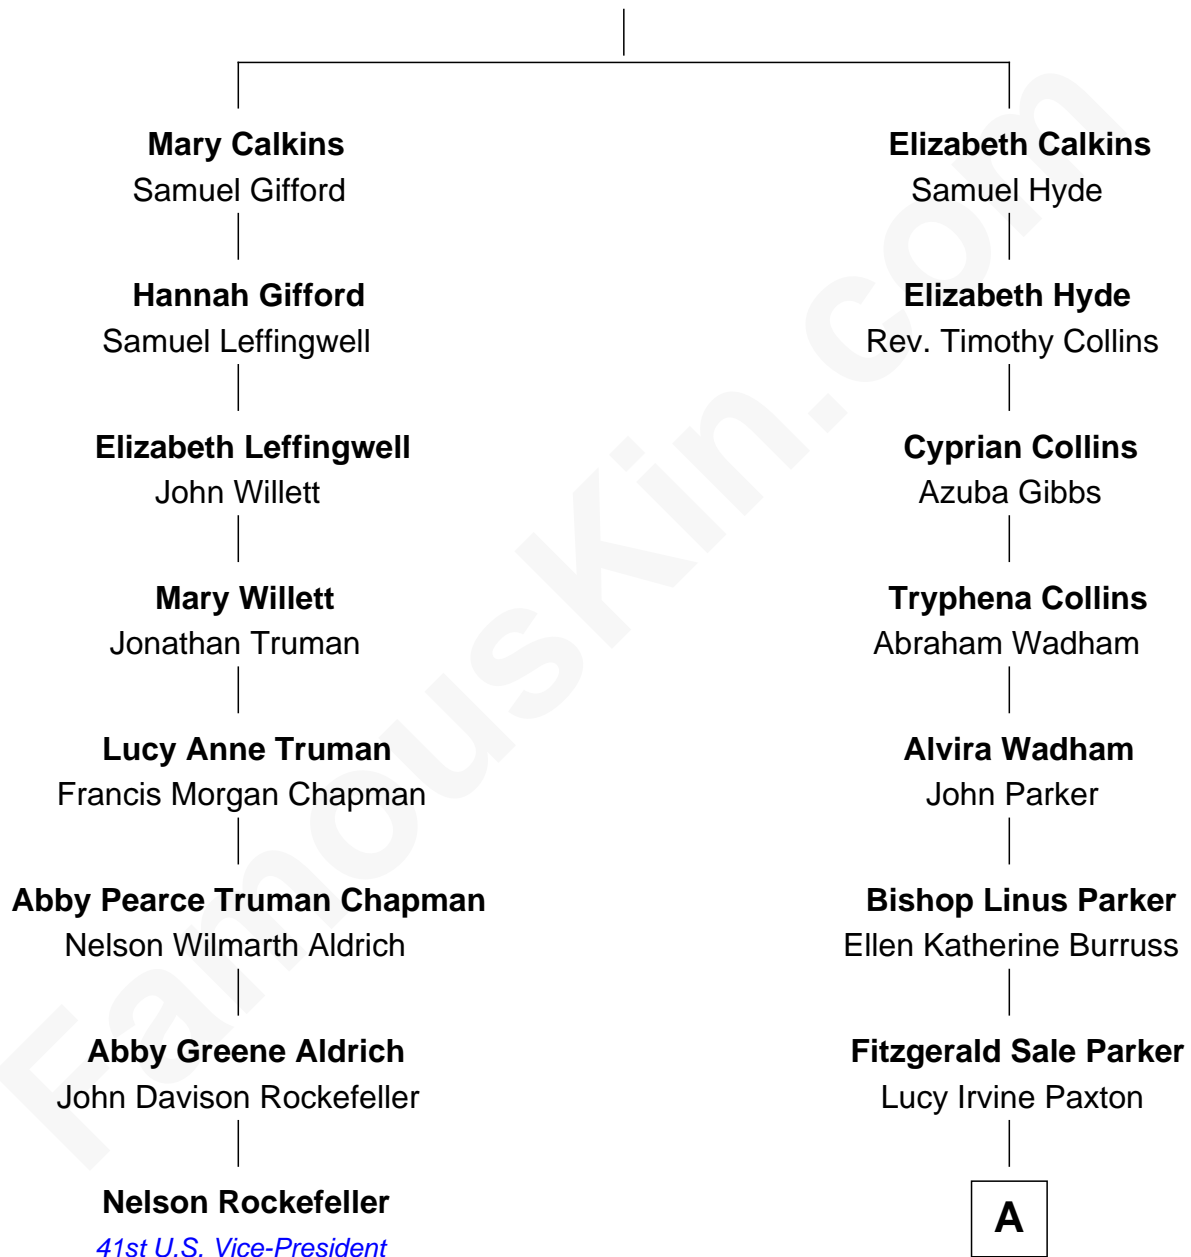

FamousKin.com Relationship Chart of

Nelson Rockefeller

41st U.S. Vice-President

7th cousin 2 times removed of

Ed Helms

TV and Movie Actor

John Calkins

Sarah Royce

A

Fitzgerald Sale Parker
Frances Helen Jackson

Pamela Ann Parker
John A. Helms

Ed Helms
TV and Movie Actor

FamousKin.com