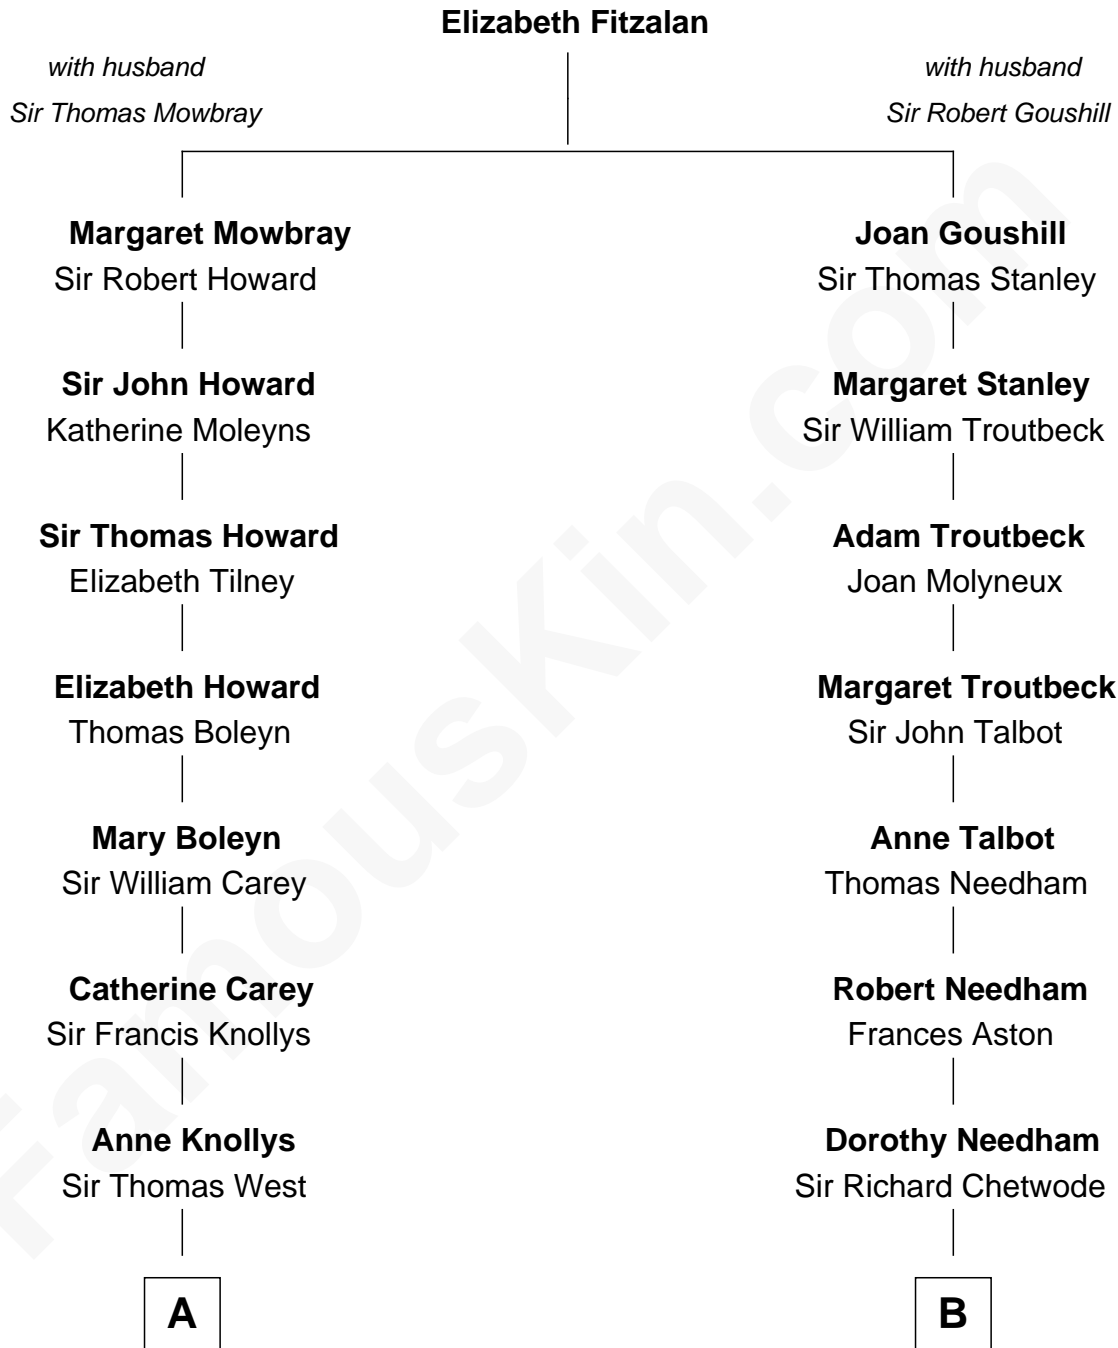

FamousKin.com Relationship Chart of

Nelson Rockefeller

41st U.S. Vice-President

14th cousin 4 times removed of

Jay Gould

American Railroad "Robber Baron"

C

—
John Davison Rockefeller

Abby Greene Aldrich

—
Nelson Rockefeller

41st U.S. Vice-President

FamousKin.com