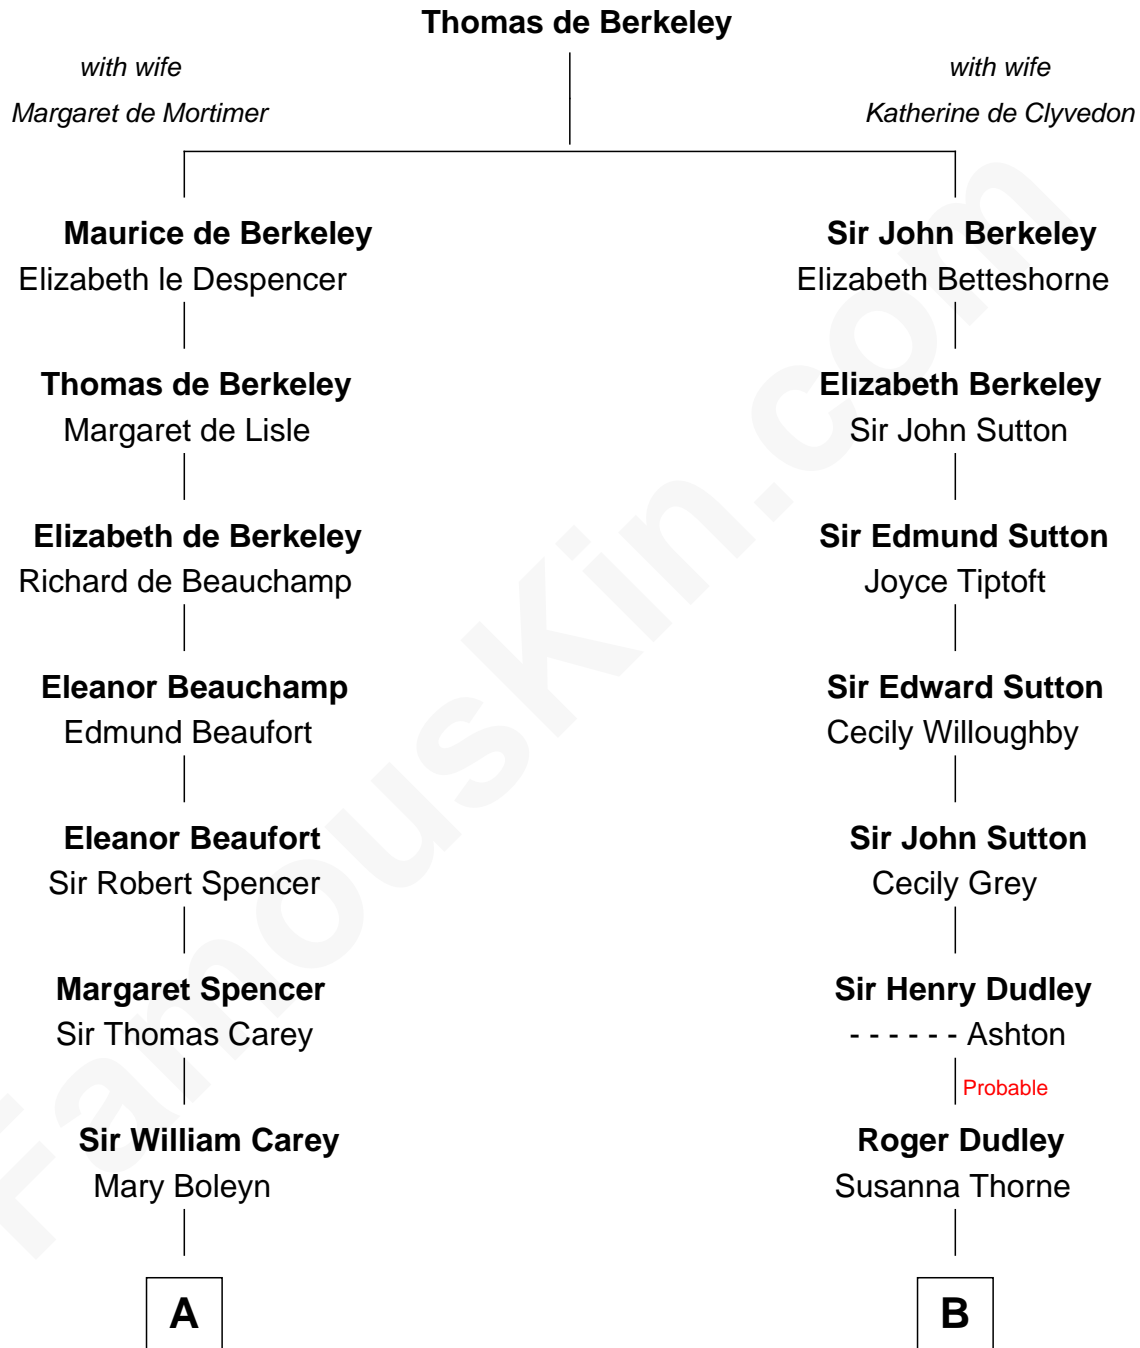

FamousKin.com Relationship Chart of

Nelson Rockefeller

41st U.S. Vice-President

15th cousin 5 times removed of

William Marsh Rice

Founder of Rice University

C

—
William Avery Rockefeller

Eliza Davison

—
John Davison Rockefeller

Laura Celestia Spelman

—
John Davison Rockefeller

Abby Greene Aldrich

—
Nelson Rockefeller

41st U.S. Vice-President

FamousKin.com