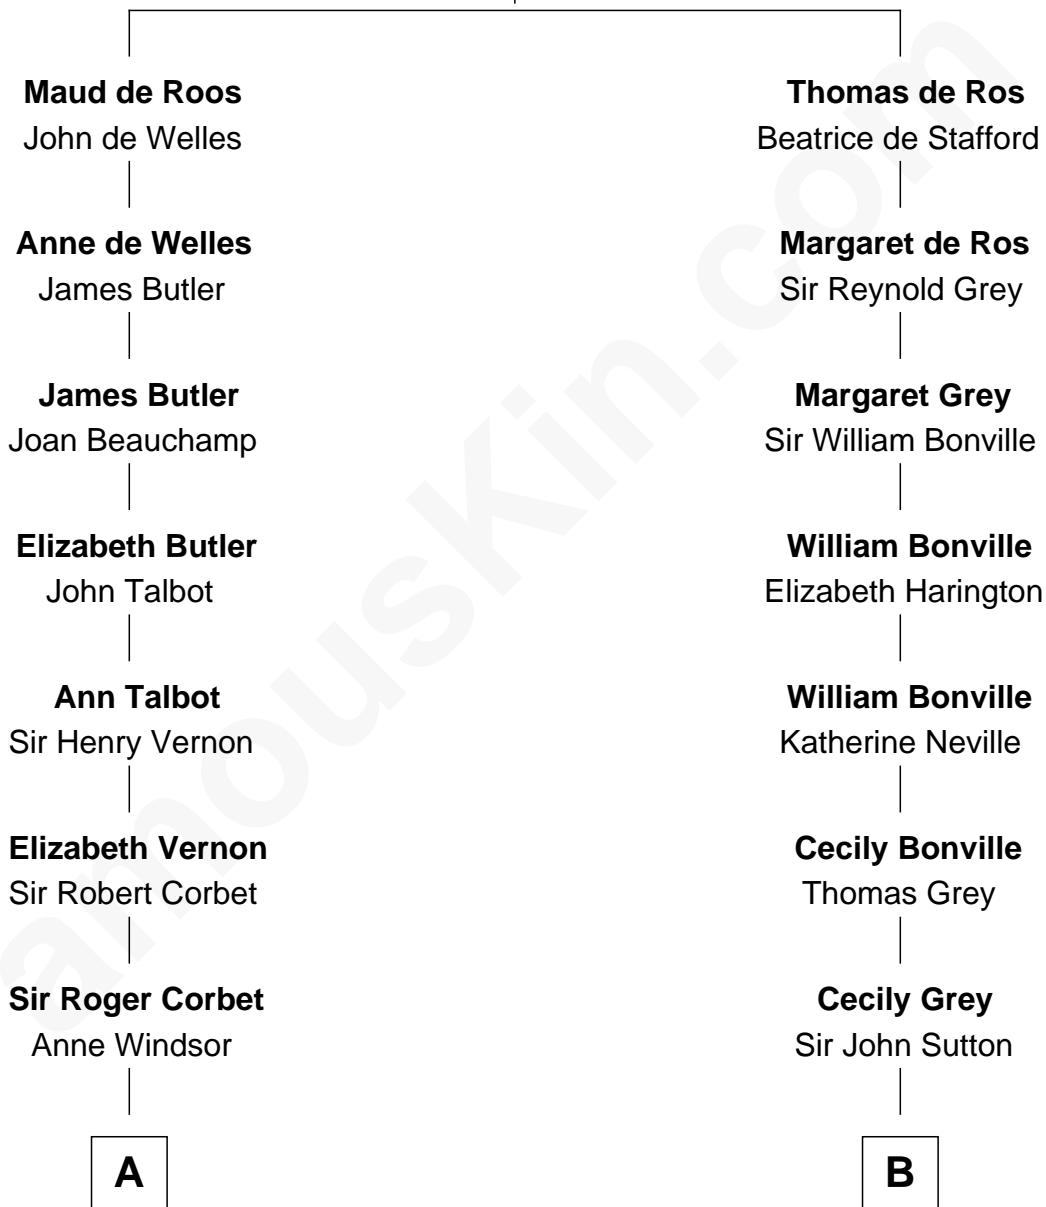

FamousKin.com Relationship Chart of

Nelson Rockefeller

41st U.S. Vice-President

17th cousin 3 times removed of

William Marsh Rice

Founder of Rice University

Sir William de Ros
Margery de Badlesmere

C

—
William Avery Rockefeller

Eliza Davison

—
John Davison Rockefeller

Laura Celestia Spelman

—
John Davison Rockefeller

Abby Greene Aldrich

—
Nelson Rockefeller

41st U.S. Vice-President