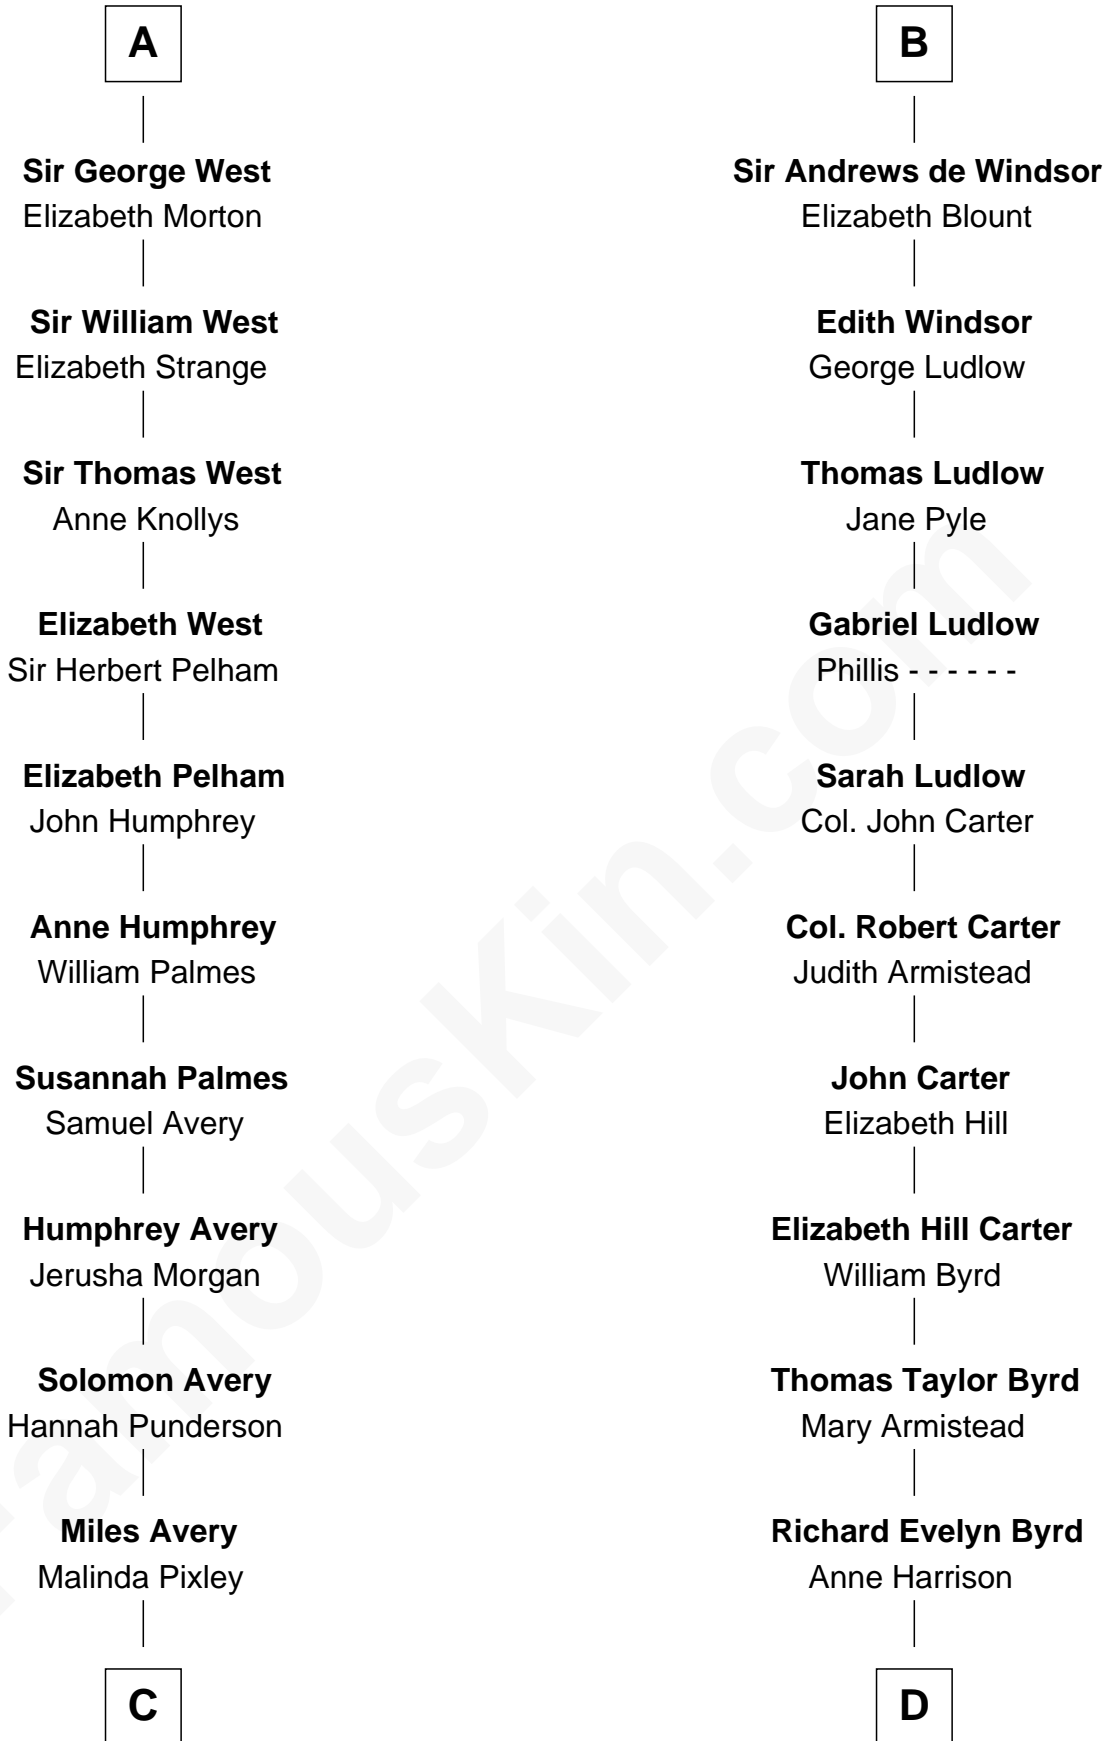

FamousKin.com Relationship Chart of

Nelson Rockefeller
41st U.S. Vice-President

19th cousin 2 times removed of

Harry F. Byrd
50th Governor of Virginia

Sir Hugh de Courtenay
Eleanor le Despencer

C

Lucy Avery
Godfrey Lewis Rockefeller

William Avery Rockefeller
Eliza Davison

John Davison Rockefeller
Laura Celestia Spelman

John Davison Rockefeller
Abby Greene Aldrich

Nelson Rockefeller
41st U.S. Vice-President

D

Col. William Byrd
Jane Meriwether Rivers