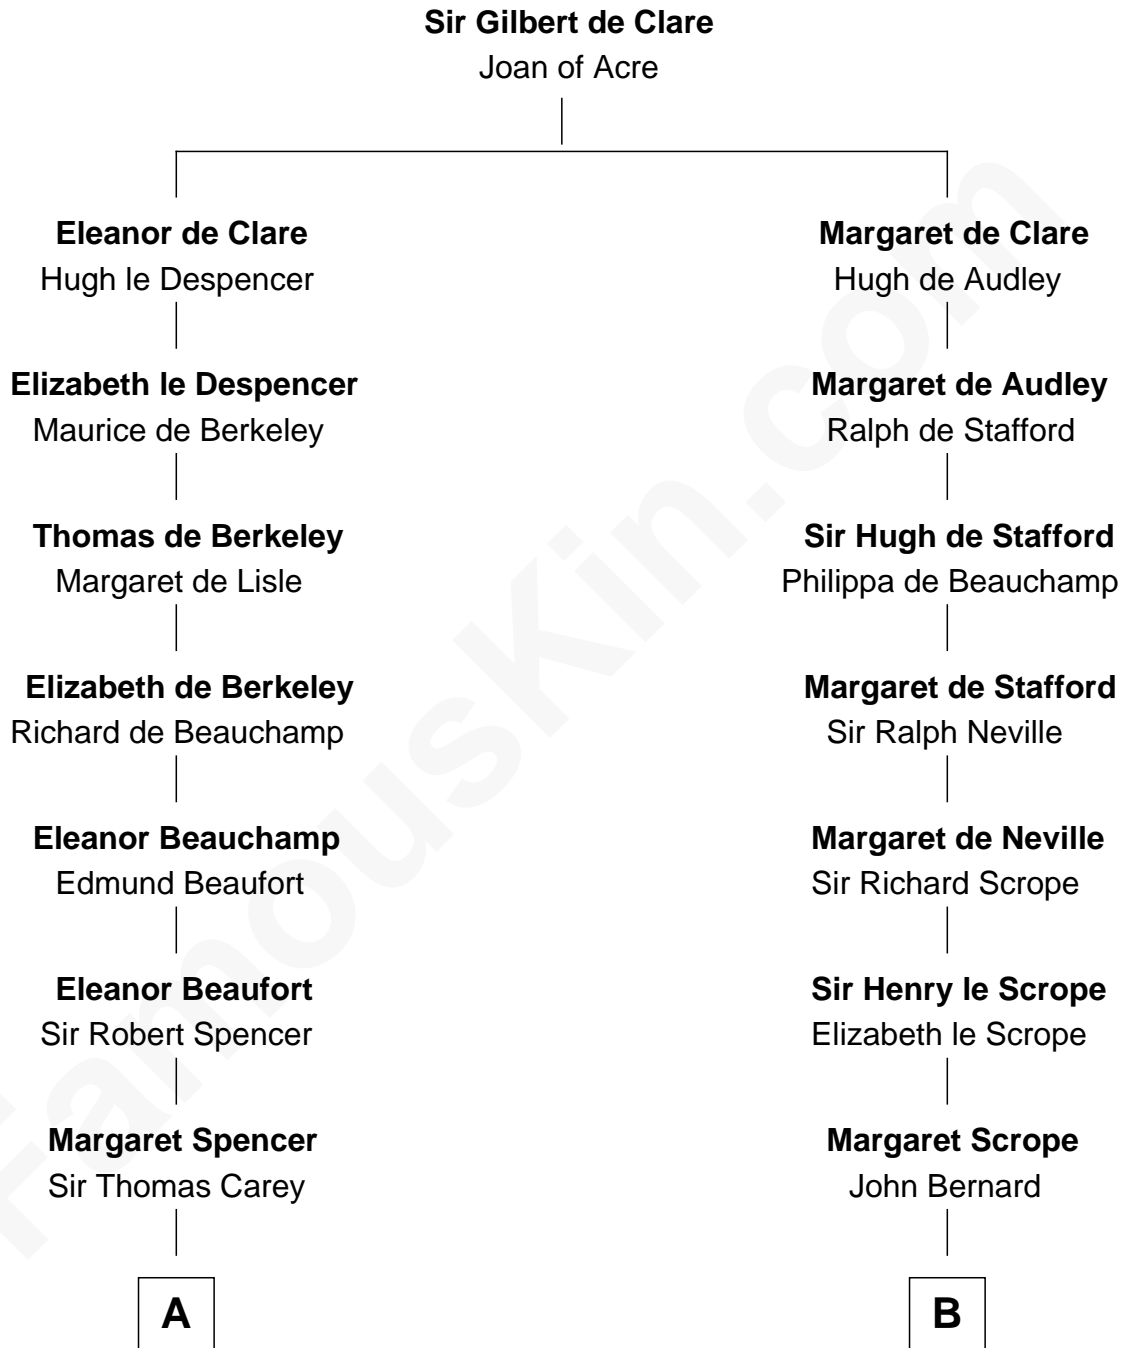

FamousKin.com
Relationship Chart of
Nelson Rockefeller
41st U.S. Vice-President

19th cousin 2 times removed of
Harry F. Byrd
50th Governor of Virginia

C

Lucy Avery
Godfrey Lewis Rockefeller

William Avery Rockefeller
Eliza Davison

John Davison Rockefeller
Laura Celestia Spelman

John Davison Rockefeller
Abby Greene Aldrich

Nelson Rockefeller
41st U.S. Vice-President

D

Col. William Byrd
Jane Meriwether Rivers

Richard Evelyn Byrd
Eleanor Bolling Flood