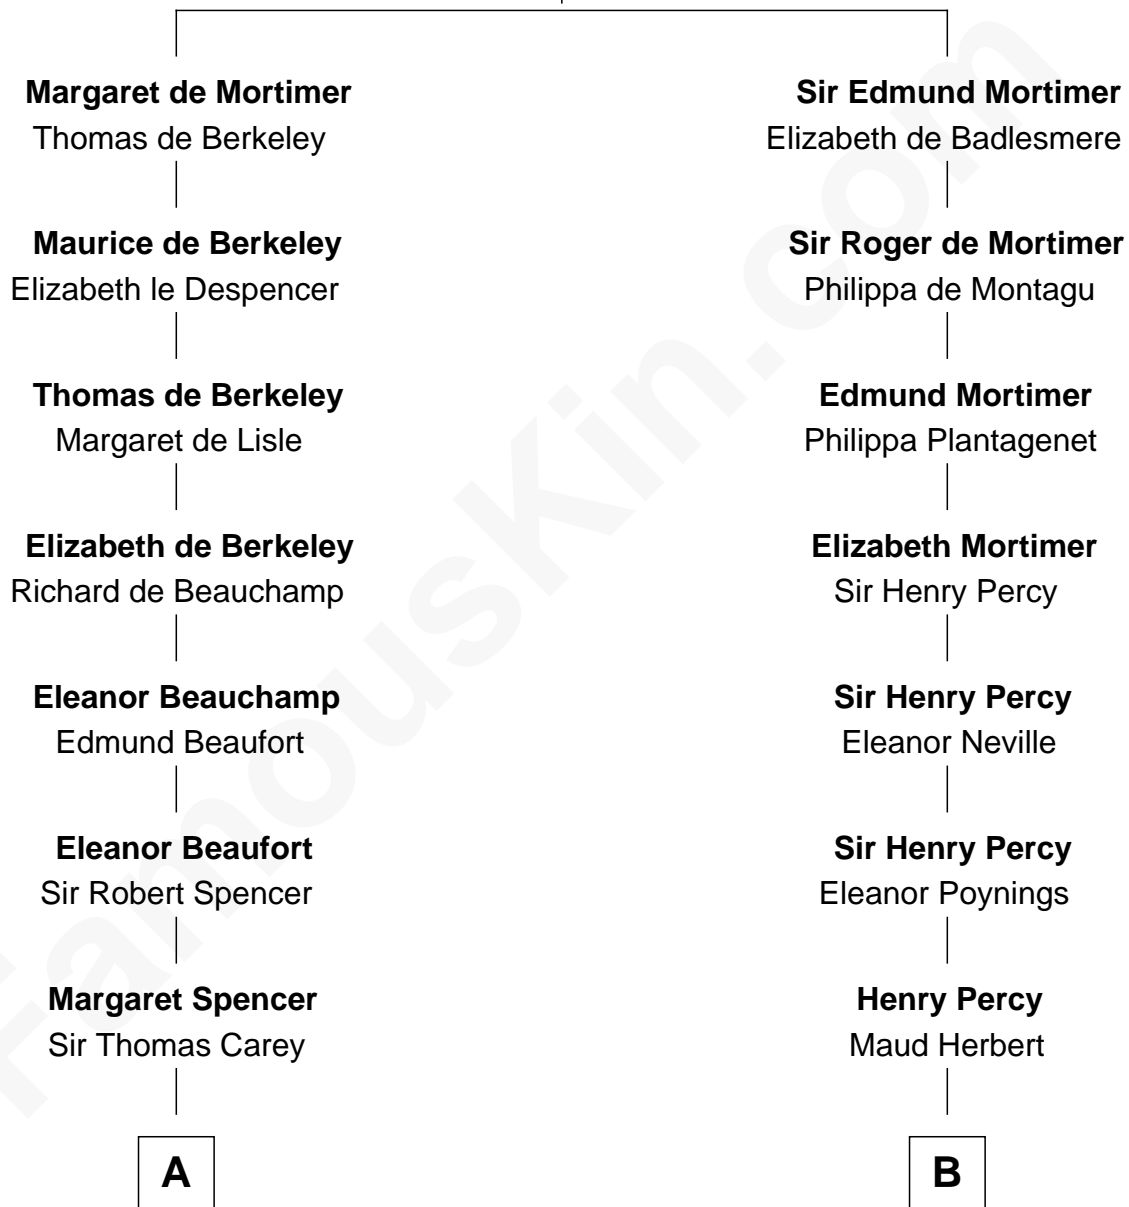

# FamousKin.com Relationship Chart of

**Nelson Rockefeller**  
41st U.S. Vice-President

21st cousin of

**Harry F. Byrd**  
50th Governor of Virginia

**Roger de Mortimer**  
Joan de Geneville

**C**

**Lucy Avery**  
Godfrey Lewis Rockefeller

**William Avery Rockefeller**  
Eliza Davison

**John Davison Rockefeller**  
Laura Celestia Spelman

**John Davison Rockefeller**  
Abby Greene Aldrich

**Nelson Rockefeller**  
*41st U.S. Vice-President*

**D**

**Thomas Taylor Byrd**  
Mary Armistead

**Richard Evelyn Byrd**  
Anne Harrison

**Col. William Byrd**  
Jane Meriwether Rivers

**Richard Evelyn Byrd**  
Eleanor Bolling Flood

**Harry F. Byrd**  
*50th Governor of Virginia*