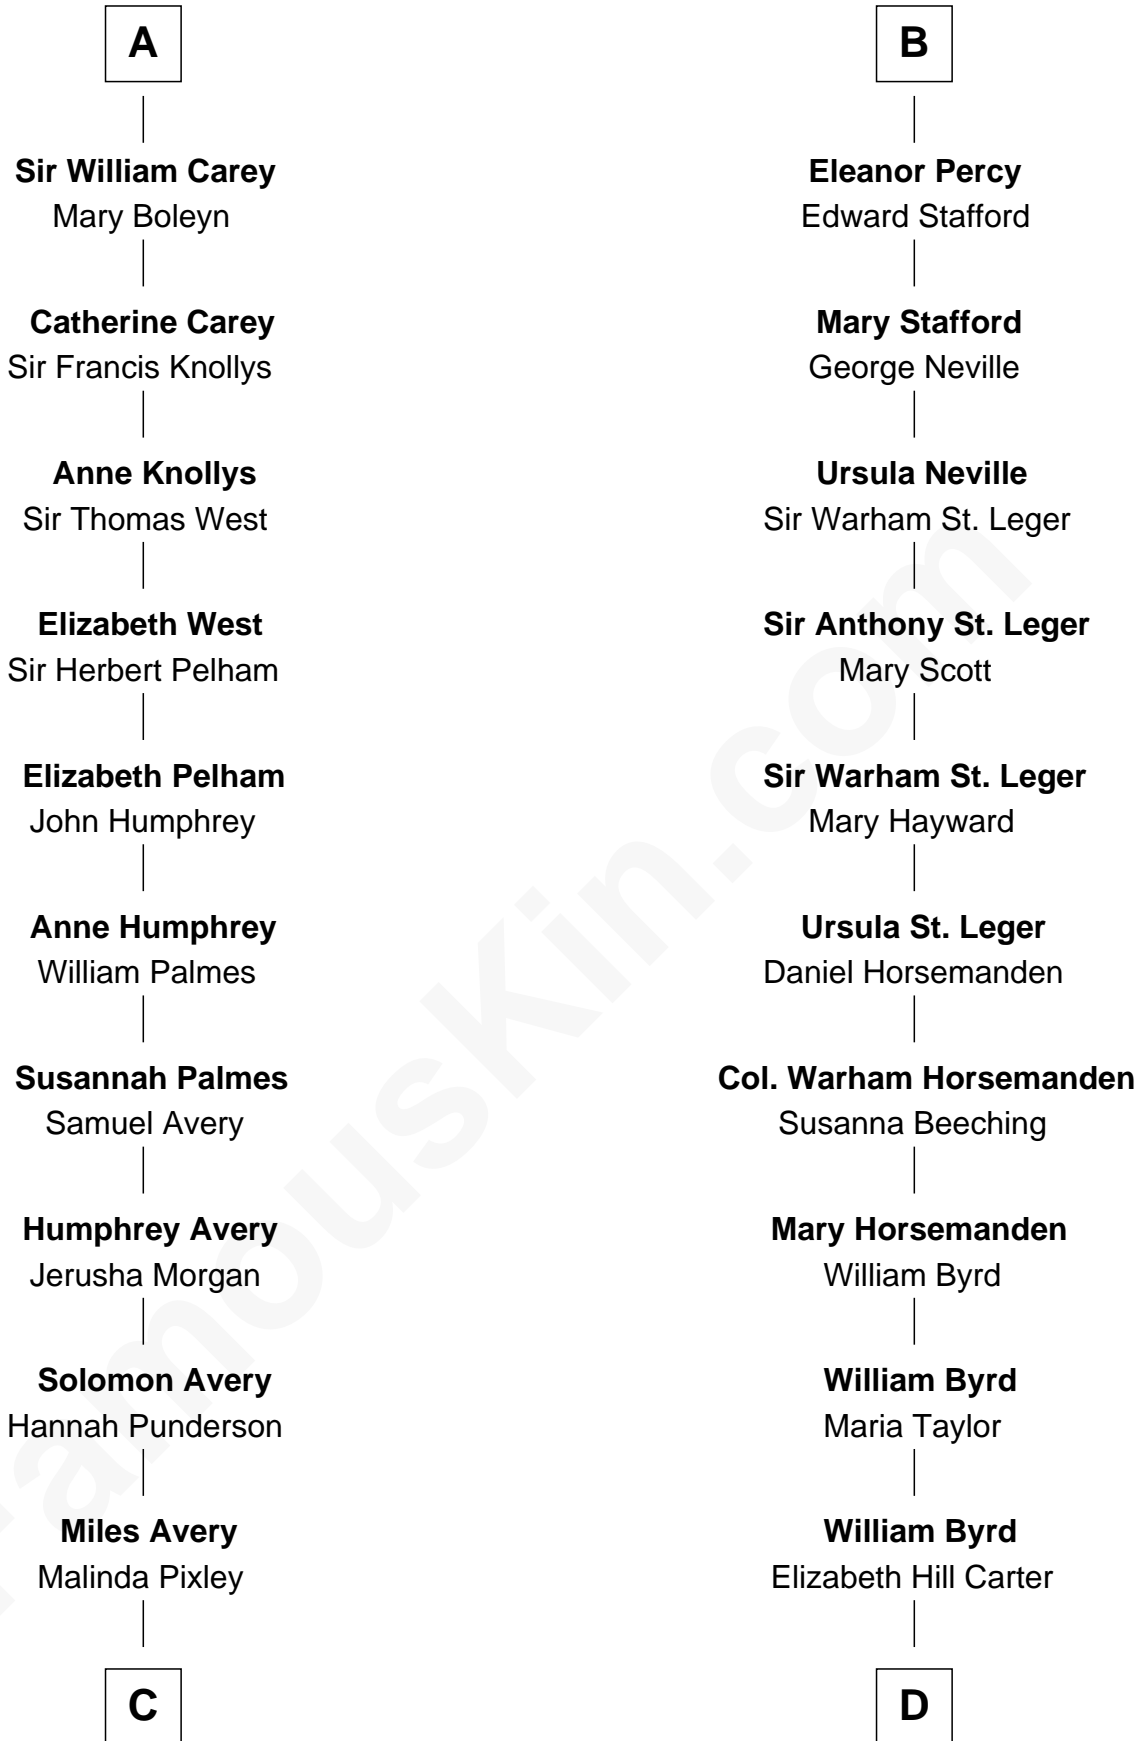

# FamousKin.com Relationship Chart of

**Nelson Rockefeller**  
41st U.S. Vice-President

21st cousin of

**Harry F. Byrd**  
50th Governor of Virginia

**Roger de Mortimer**  
Joan de Geneville

**C**

**Lucy Avery**  
Godfrey Lewis Rockefeller

**William Avery Rockefeller**  
Eliza Davison

**John Davison Rockefeller**  
Laura Celestia Spelman

**John Davison Rockefeller**  
Abby Greene Aldrich

**Nelson Rockefeller**  
*41st U.S. Vice-President*

**D**

**Thomas Taylor Byrd**  
Mary Armistead

**Richard Evelyn Byrd**  
Anne Harrison

**Col. William Byrd**  
Jane Meriwether Rivers

**Richard Evelyn Byrd**  
Eleanor Bolling Flood

**Harry F. Byrd**  
*50th Governor of Virginia*