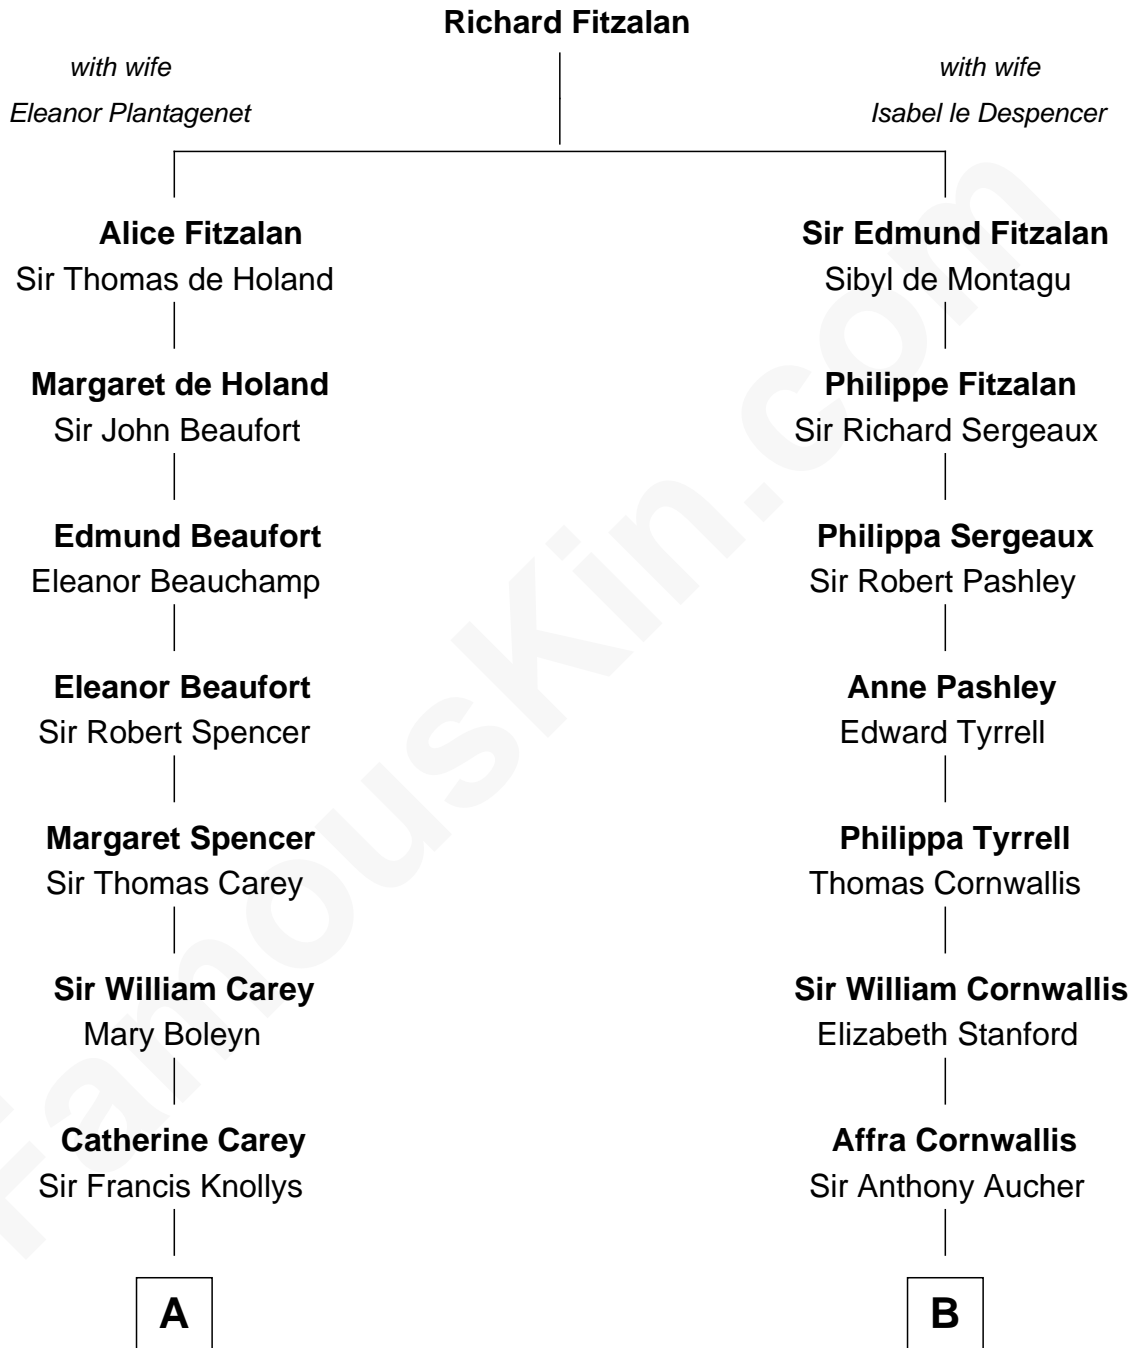

**FamousKin.com**  
**Relationship Chart of**  
**Nelson Rockefeller**  
*41st U.S. Vice-President*

**19th cousin 2 times removed of**  
**Harry F. Byrd**  
*50th Governor of Virginia*

**C**

**John Davison Rockefeller**

Laura Celestia Spelman

**John Davison Rockefeller**

Abby Greene Aldrich

**Nelson Rockefeller**

*41st U.S. Vice-President*

**D**

**Eliza Bolling West**

Dr. Joel Walker Flood

**Col. Henry De La Warr Flood**

Mary Elizabeth Trent

**Joel Walker Flood**

Ella Faulkner

**Eleanor Bolling Flood**

Richard Evelyn Byrd

**Harry F. Byrd**

*50th Governor of Virginia*