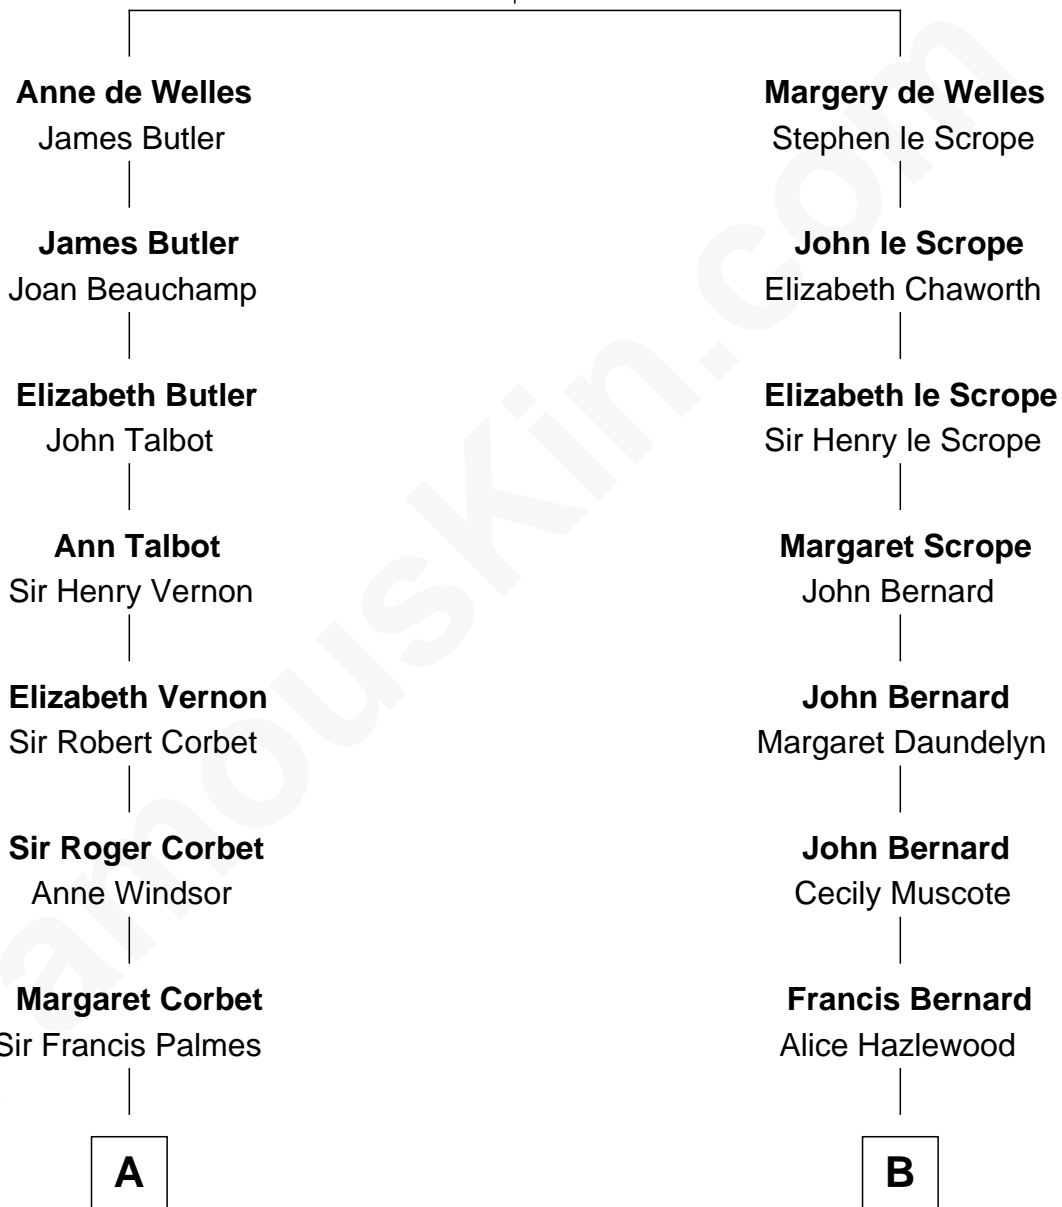

FamousKin.com
Relationship Chart of
Nelson Rockefeller
41st U.S. Vice-President

16th cousin 3 times removed of
Harry F. Byrd
50th Governor of Virginia

John de Welles
Maud de Roos

C

—
John Davison Rockefeller

Laura Celestia Spelman

—
John Davison Rockefeller

Abby Greene Aldrich

—
Nelson Rockefeller

41st U.S. Vice-President

FamousKin.com