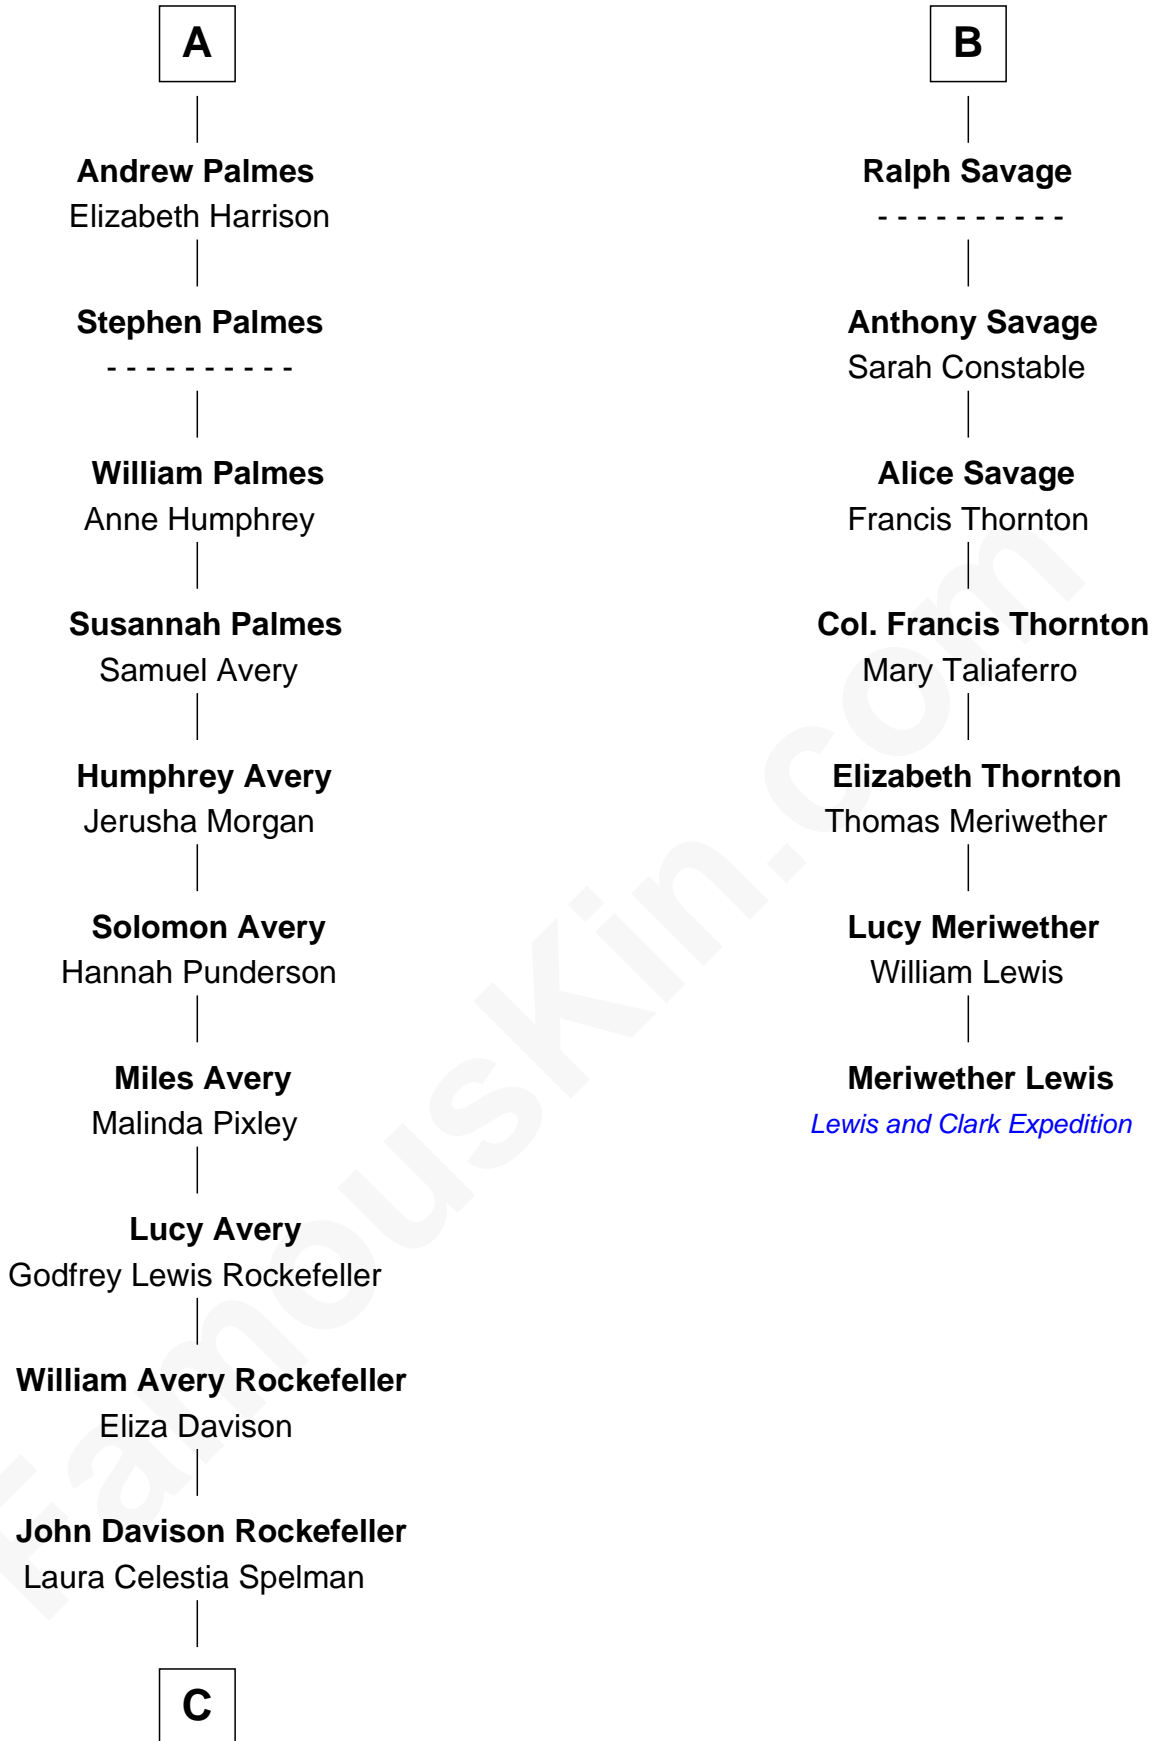

FamousKin.com Relationship Chart of

Nelson Rockefeller

41st U.S. Vice-President

13th cousin 5 times removed of

Meriwether Lewis

Lewis and Clark Expedition

Sir Edmund Ferrers

Ellen Roche

Sir William Ferrers

Elizabeth Belknap

Anne Ferrers

Sir Walter Devereux

Elizabeth Devereux

Sir Richard Corbet

Sir Robert Corbet

Elizabeth Vernon

Sir Christopher Savage

Francis Savage

Anne Sheldon

Walter Savage

Elizabeth Hall

B

C

—
John Davison Rockefeller

Abby Greene Aldrich

—
Nelson Rockefeller

41st U.S. Vice-President

FamousKin.com