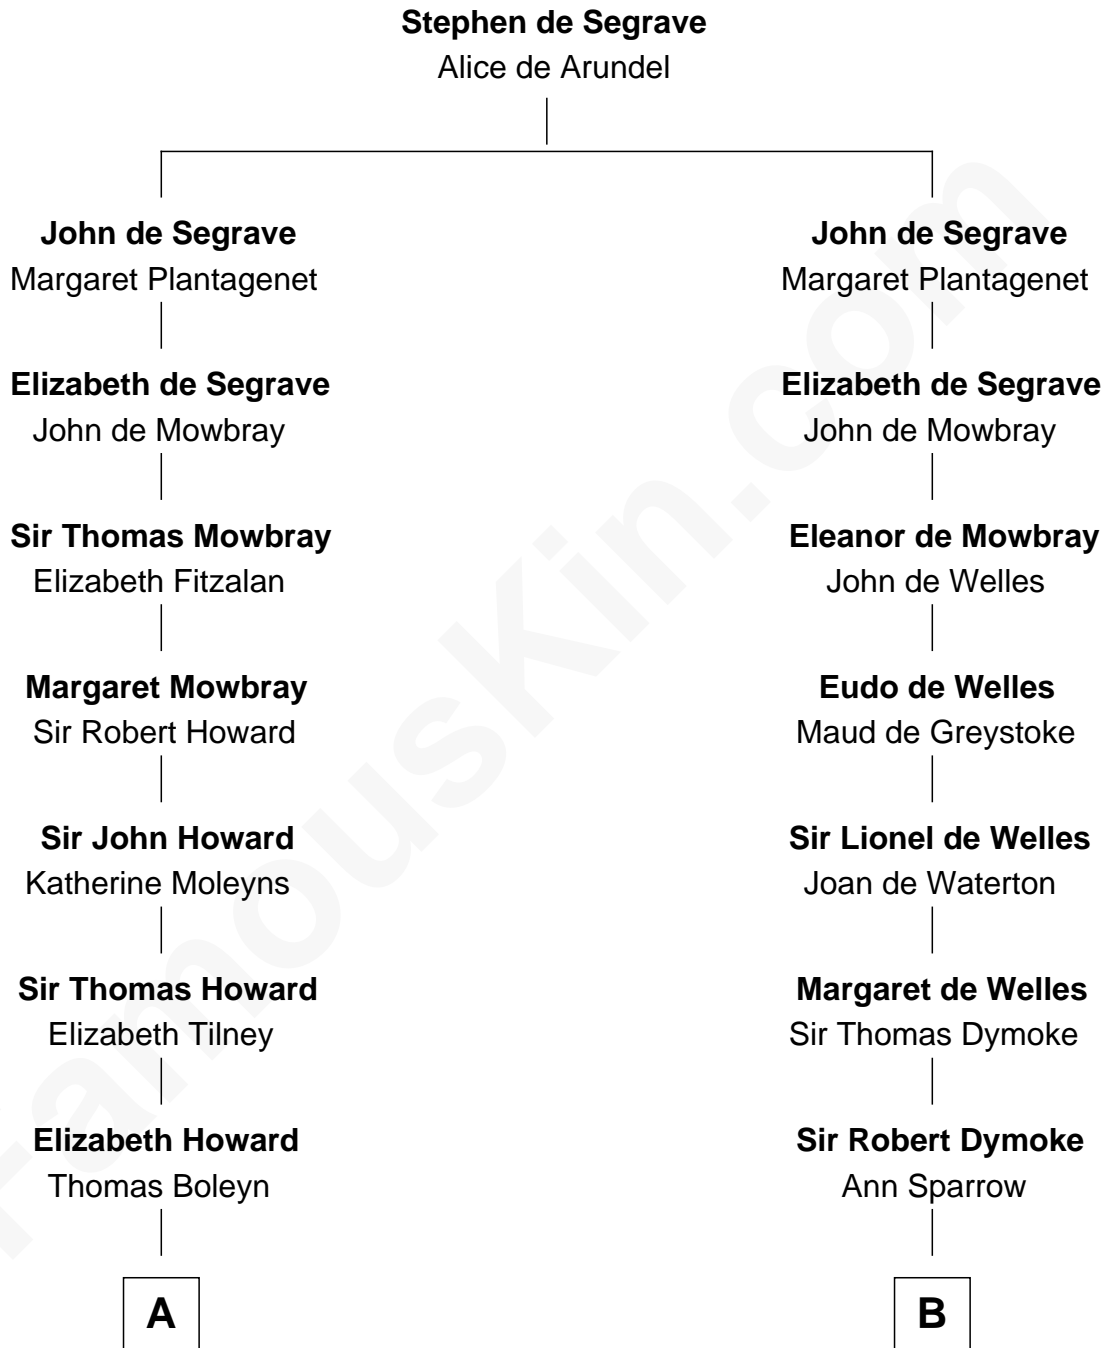

**FamousKin.com**  
**Relationship Chart of**  
**Nelson Rockefeller**  
*41st U.S. Vice-President*

**15th cousin 6 times removed of**  
**Meriwether Lewis**  
*Lewis and Clark Expedition*

**A**

**Mary Boleyn**  
Sir William Carey

**Catherine Carey**  
Sir Francis Knollys

**Anne Knollys**  
Sir Thomas West

**Elizabeth West**  
Sir Herbert Pelham

**Elizabeth Pelham**  
John Humphrey

**Anne Humphrey**  
William Palmes

**Susannah Palmes**  
Samuel Avery