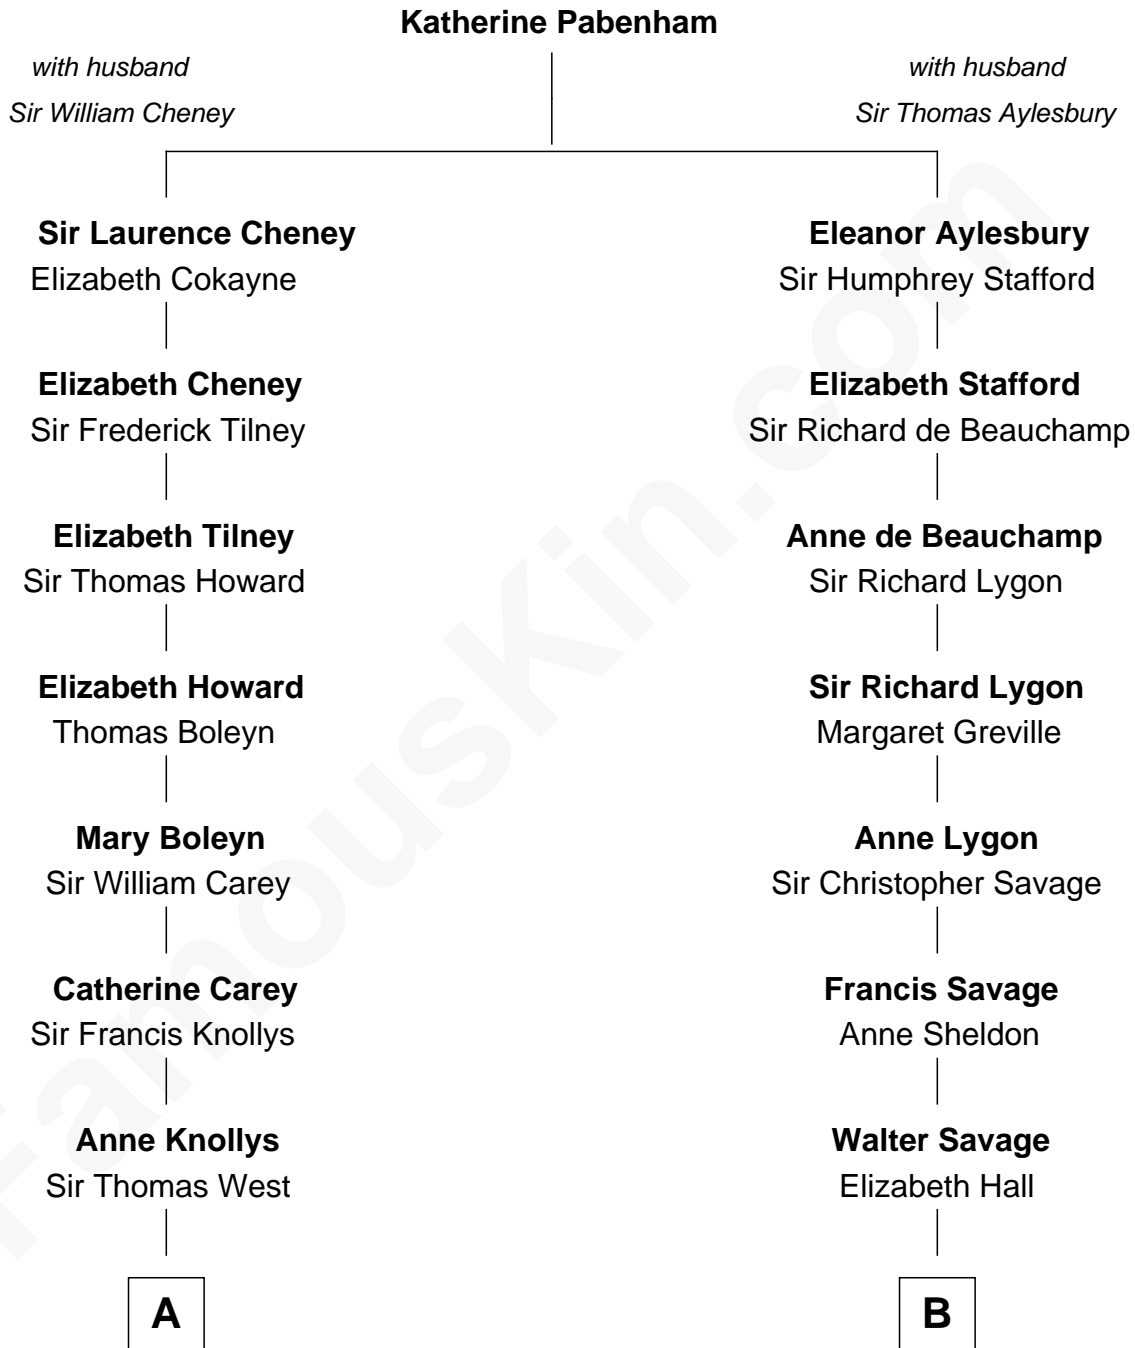

FamousKin.com Relationship Chart of

Nelson Rockefeller

41st U.S. Vice-President

13th cousin 5 times removed of

Meriwether Lewis

Lewis and Clark Expedition

C

—
John Davison Rockefeller

Abby Greene Aldrich

—
Nelson Rockefeller

41st U.S. Vice-President

FamousKin.com