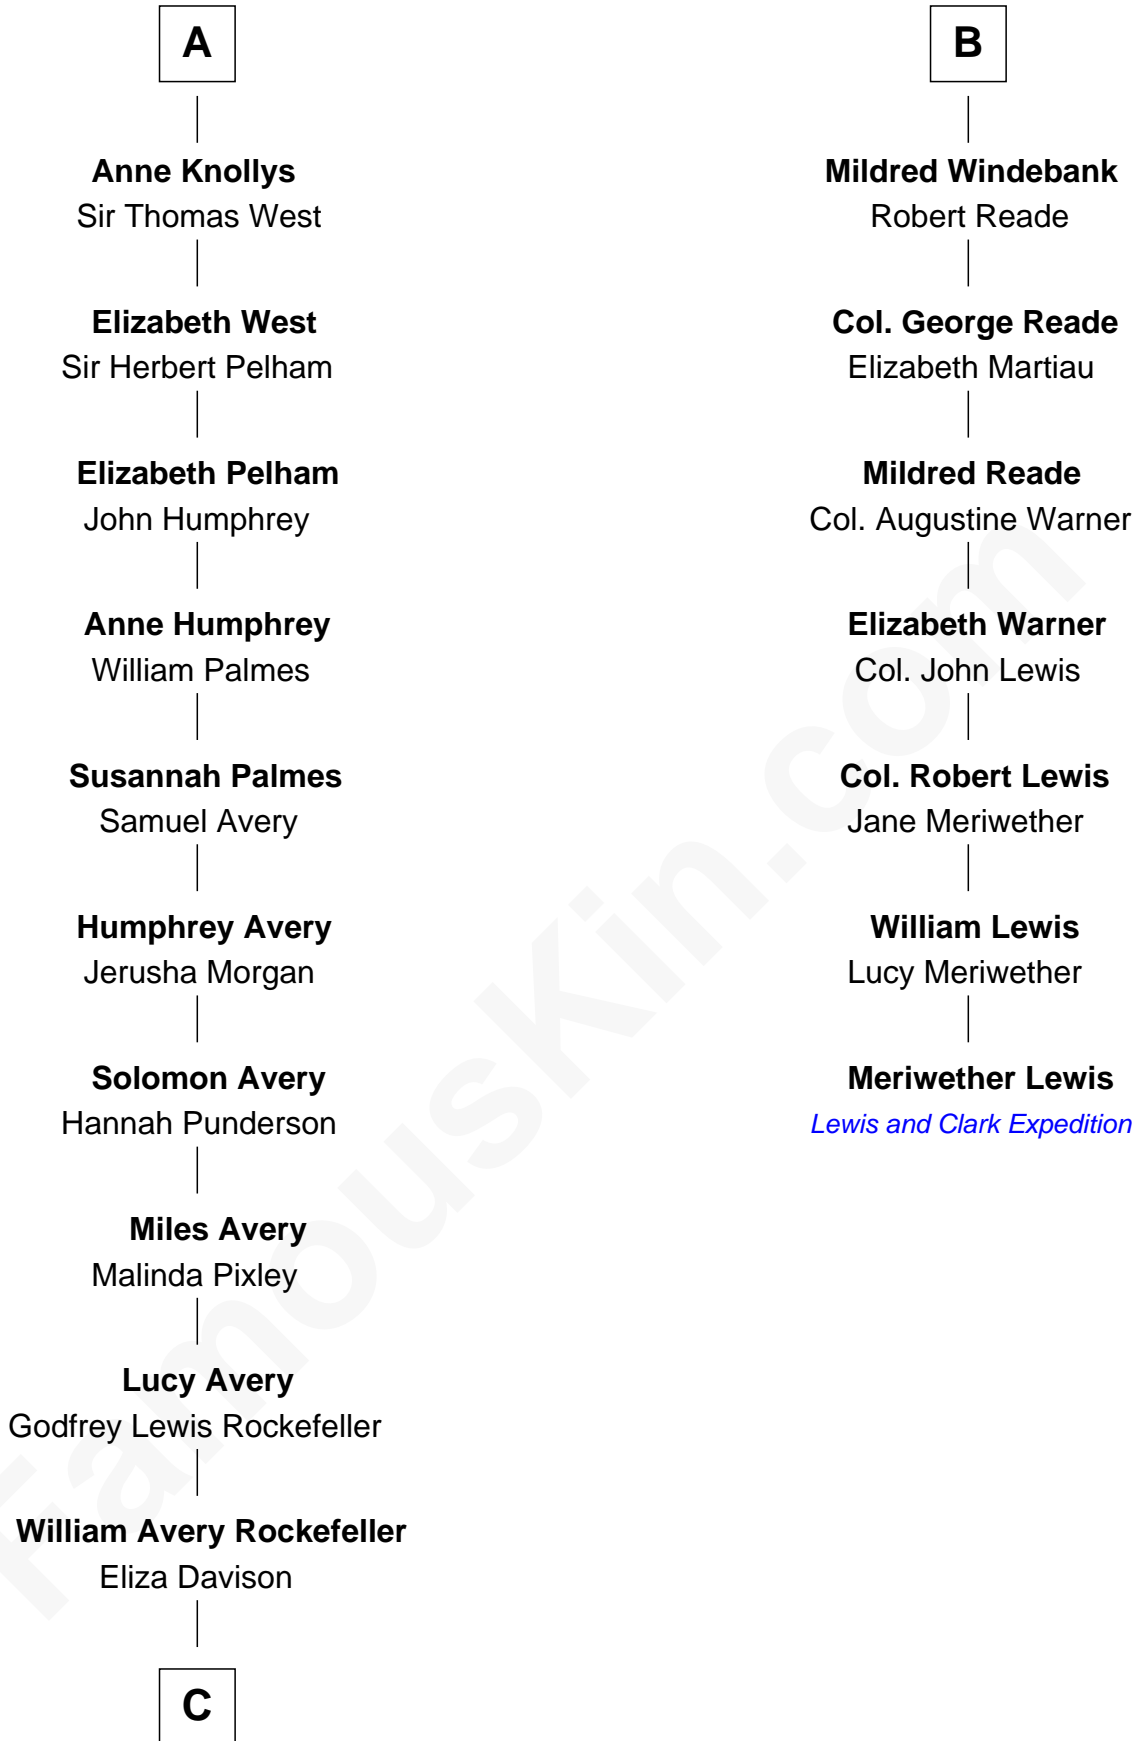

FamousKin.com Relationship Chart of

Nelson Rockefeller

41st U.S. Vice-President

13th cousin 6 times removed of

Meriwether Lewis

Lewis and Clark Expedition

C

John Davison Rockefeller

Laura Celestia Spelman

John Davison Rockefeller

Abby Greene Aldrich

Nelson Rockefeller

41st U.S. Vice-President

FamousKin.com