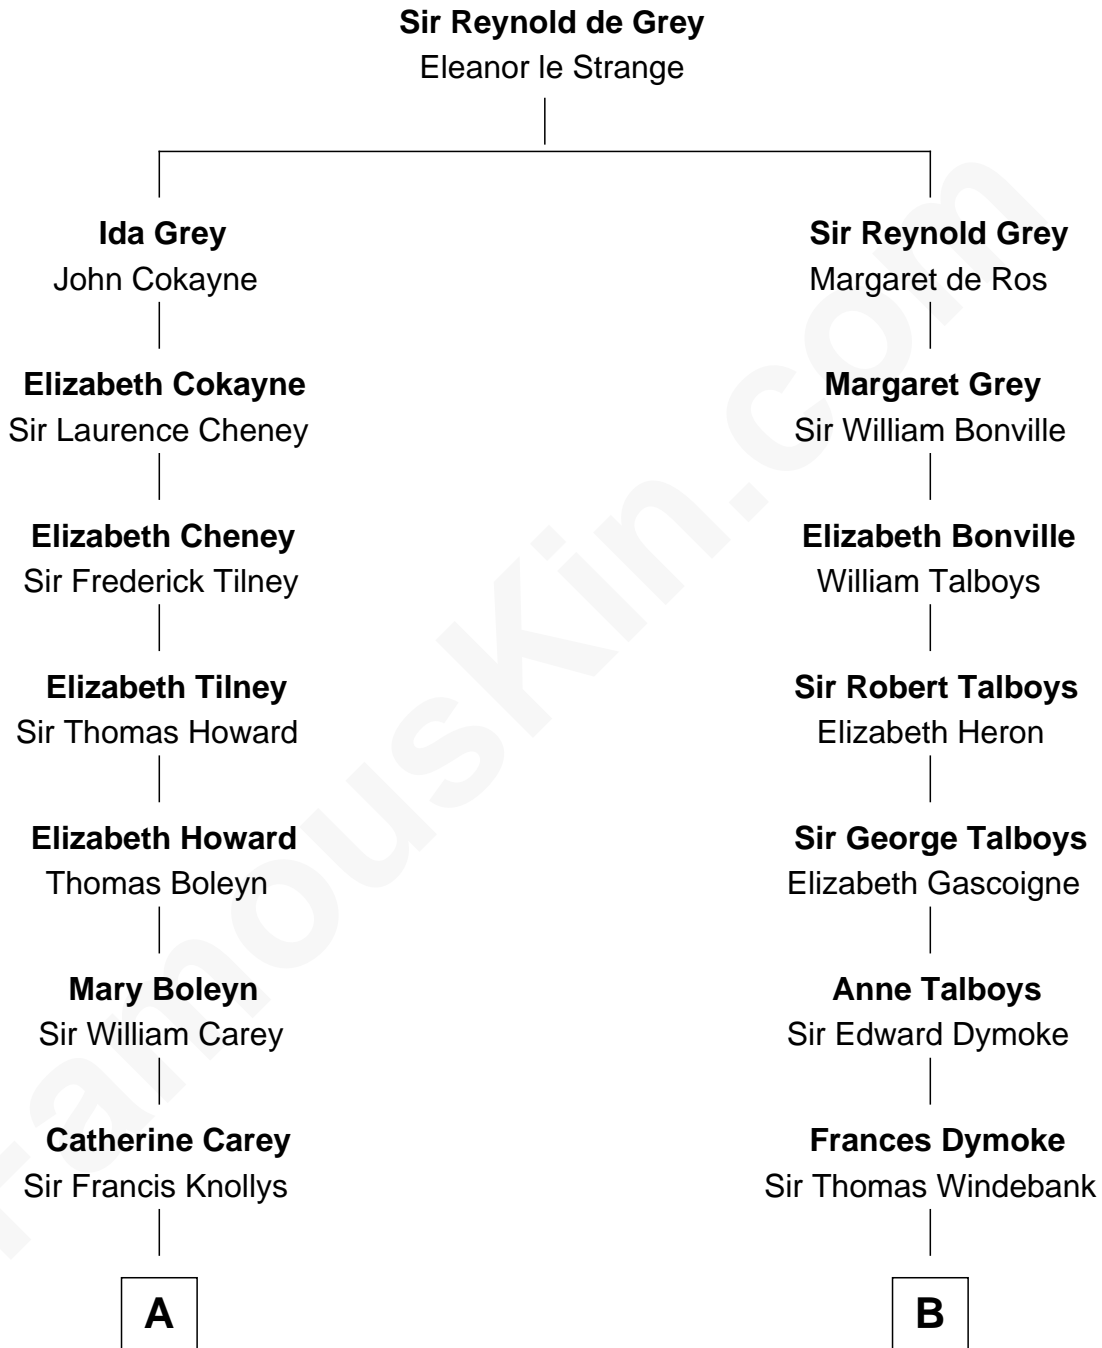

FamousKin.com Relationship Chart of

Nelson Rockefeller

41st U.S. Vice-President

13th cousin 6 times removed of

Meriwether Lewis

Lewis and Clark Expedition

C

John Davison Rockefeller

Laura Celestia Spelman

John Davison Rockefeller

Abby Greene Aldrich

Nelson Rockefeller

41st U.S. Vice-President

FamousKin.com