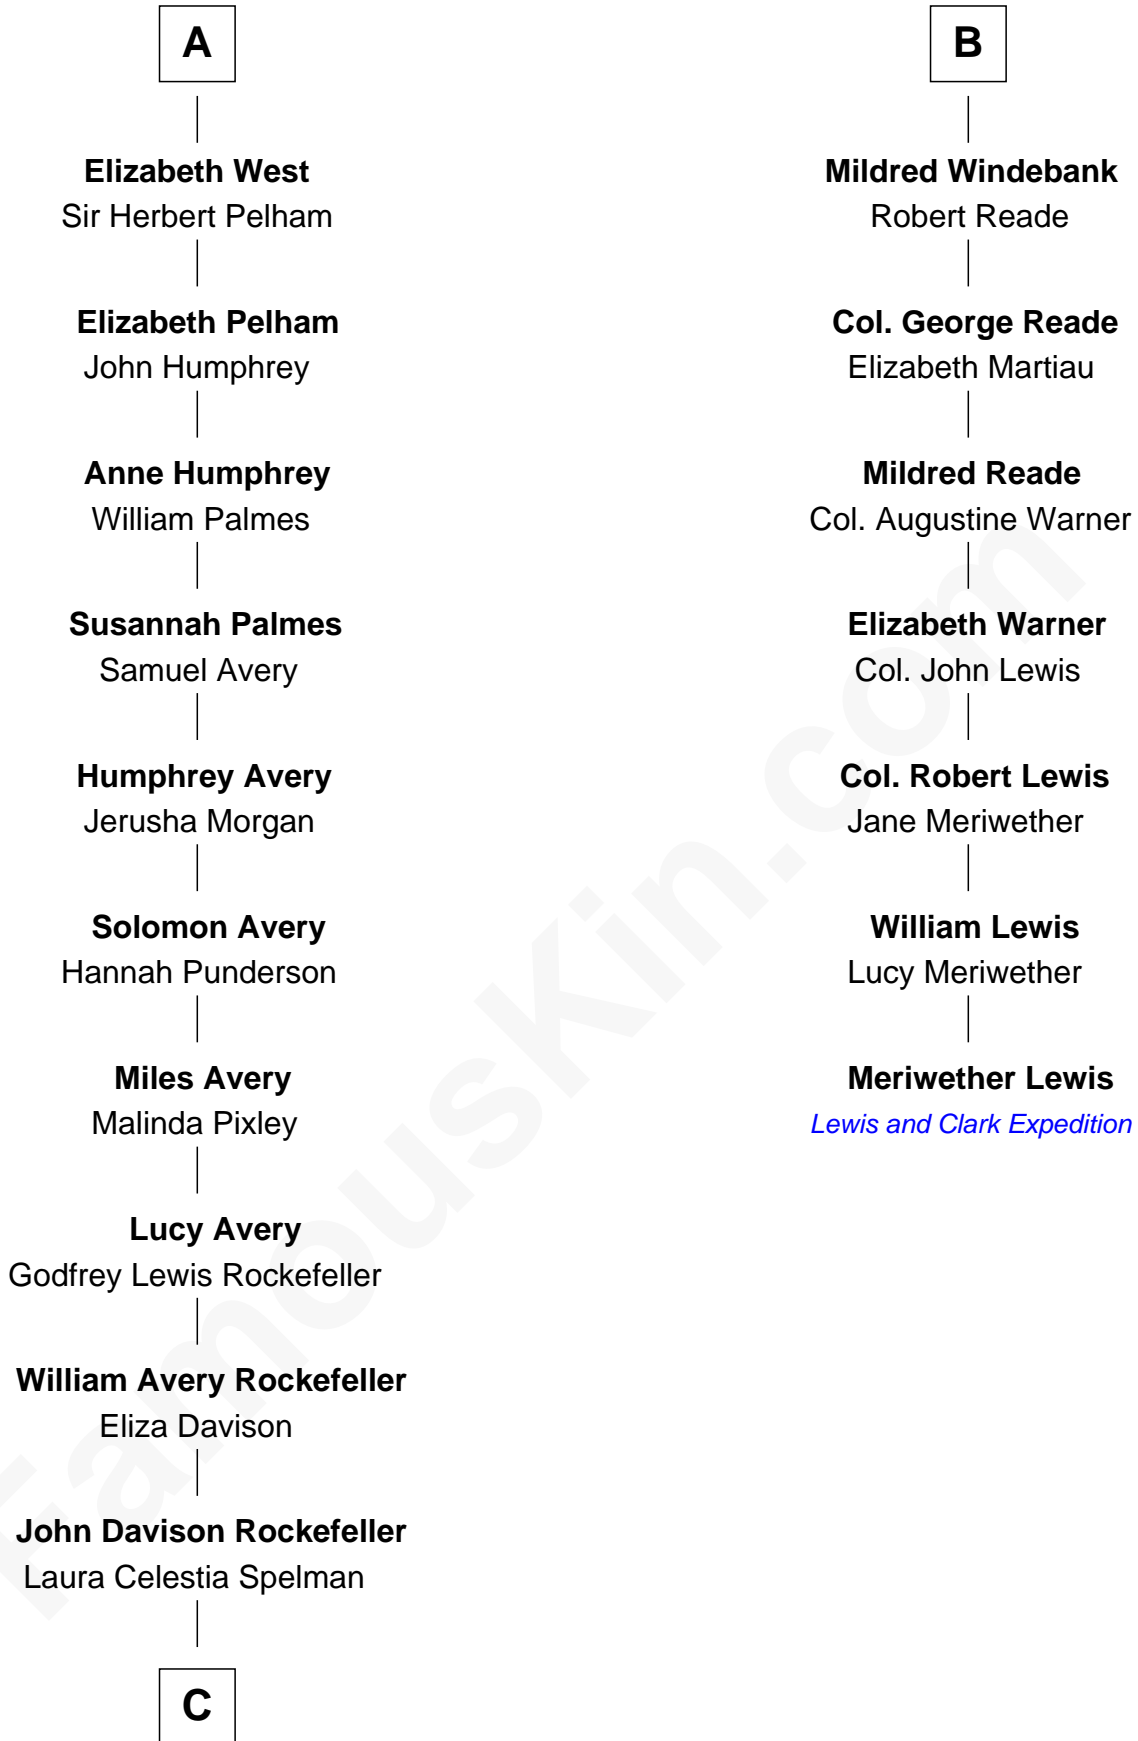

FamousKin.com Relationship Chart of

Nelson Rockefeller

41st U.S. Vice-President

13th cousin 5 times removed of

Meriwether Lewis

Lewis and Clark Expedition

John of Gaunt

Katherine Roet

Sir William Carey

Mary Boleyn

Catherine Carey

Sir Francis Knollys

Anne Knollys

Sir Thomas West

A

Joan Beaufort

Sir George Talboys

Anne Talboys

Sir Edward Dymoke

Frances Dymoke

Sir Thomas Windebank

B

C

—
John Davison Rockefeller

Abby Greene Aldrich

—
Nelson Rockefeller

41st U.S. Vice-President

FamousKin.com