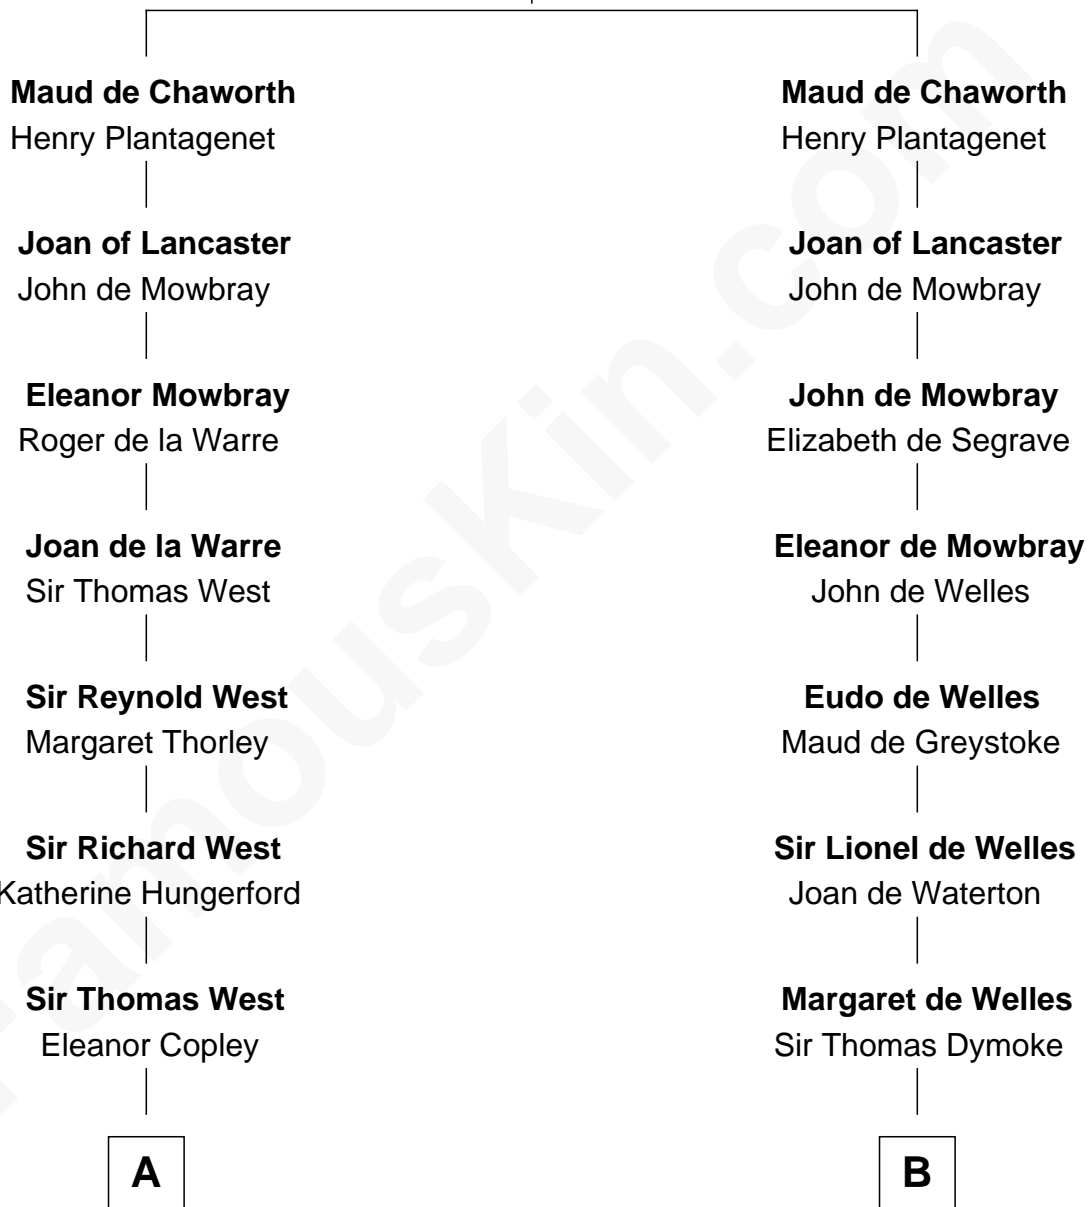

**FamousKin.com**  
**Relationship Chart of**  
**Nelson Rockefeller**  
*41st U.S. Vice-President*

**16th cousin 5 times removed of**  
**Meriwether Lewis**  
*Lewis and Clark Expedition*

**Sir Patrick de Chaworth**  
 Isabella de Beauchamp

**C**

—  
**Lucy Avery**

Godfrey Lewis Rockefeller

—  
**William Avery Rockefeller**

Eliza Davison

—  
**John Davison Rockefeller**

Laura Celestia Spelman

—  
**John Davison Rockefeller**

Abby Greene Aldrich

—  
**Nelson Rockefeller**

*41st U.S. Vice-President*

FamousKin.com