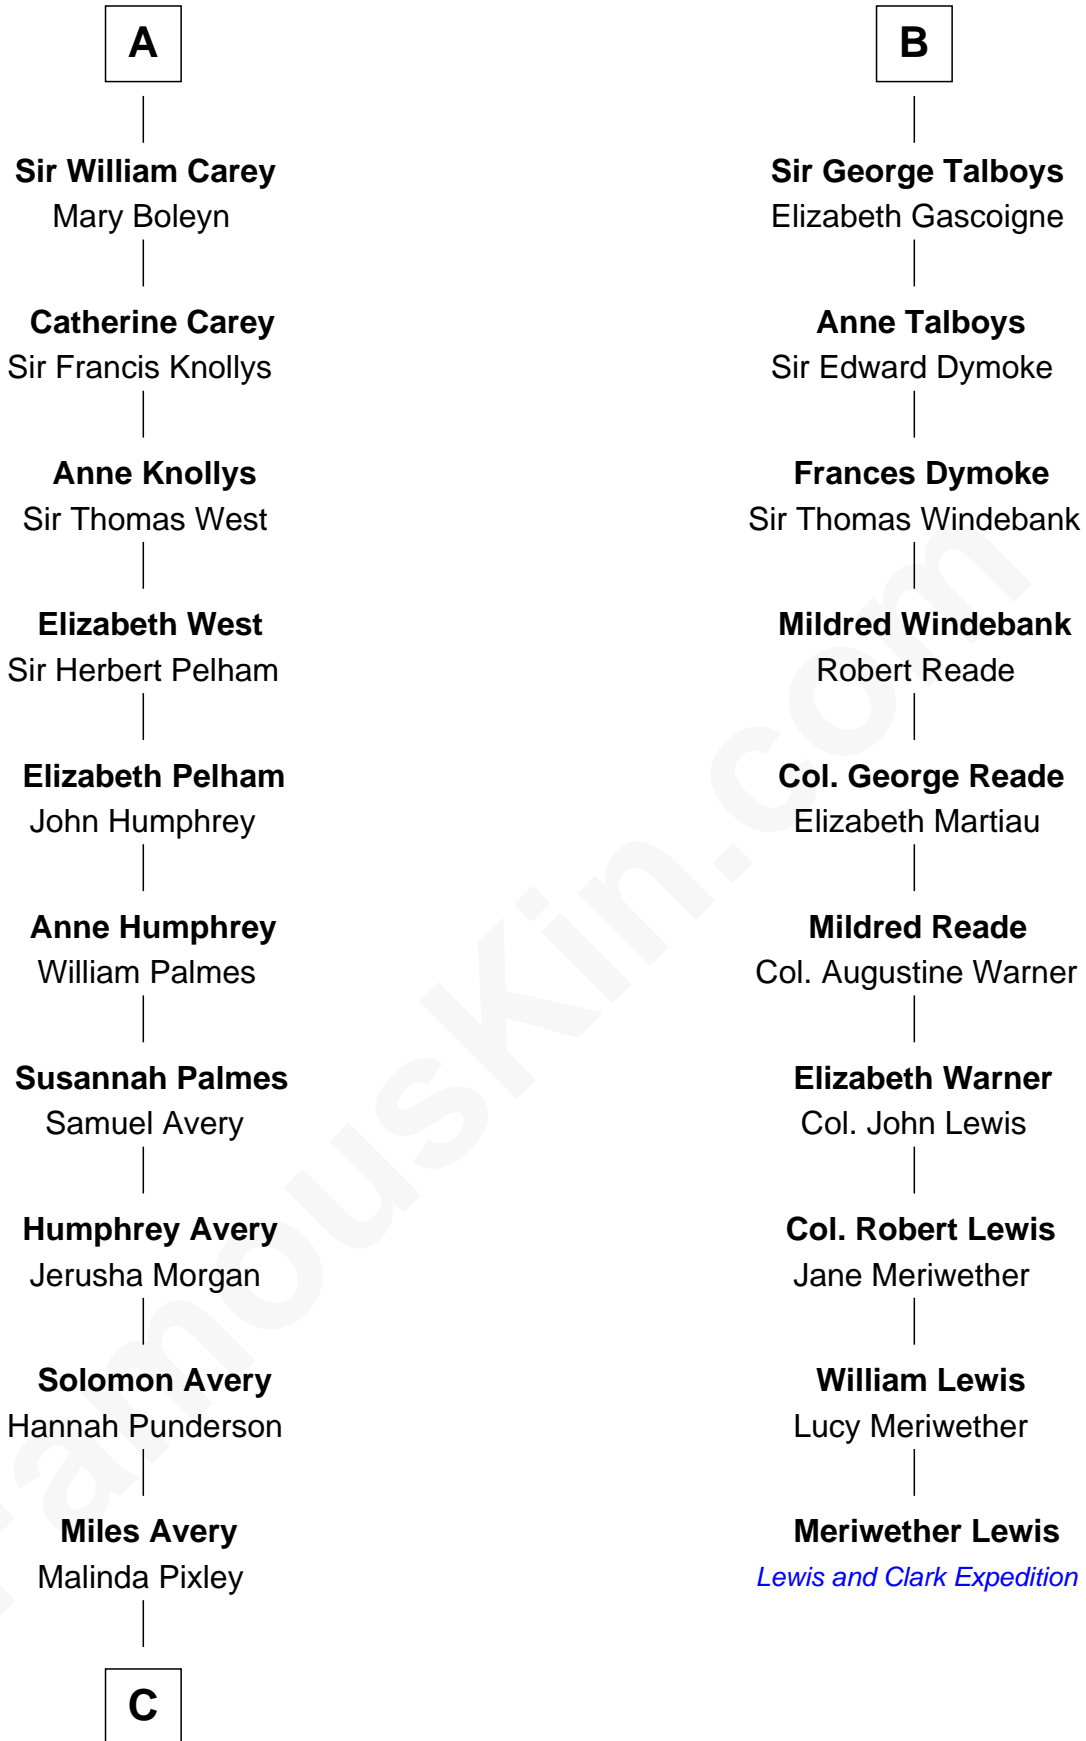

FamousKin.com
Relationship Chart of
Nelson Rockefeller
41st U.S. Vice-President

16th cousin 5 times removed of
Meriwether Lewis
Lewis and Clark Expedition

C

—
Lucy Avery

Godfrey Lewis Rockefeller

—
William Avery Rockefeller

Eliza Davison

—
John Davison Rockefeller

Laura Celestia Spelman

—
John Davison Rockefeller

Abby Greene Aldrich

—
Nelson Rockefeller

41st U.S. Vice-President

FamousKin.com