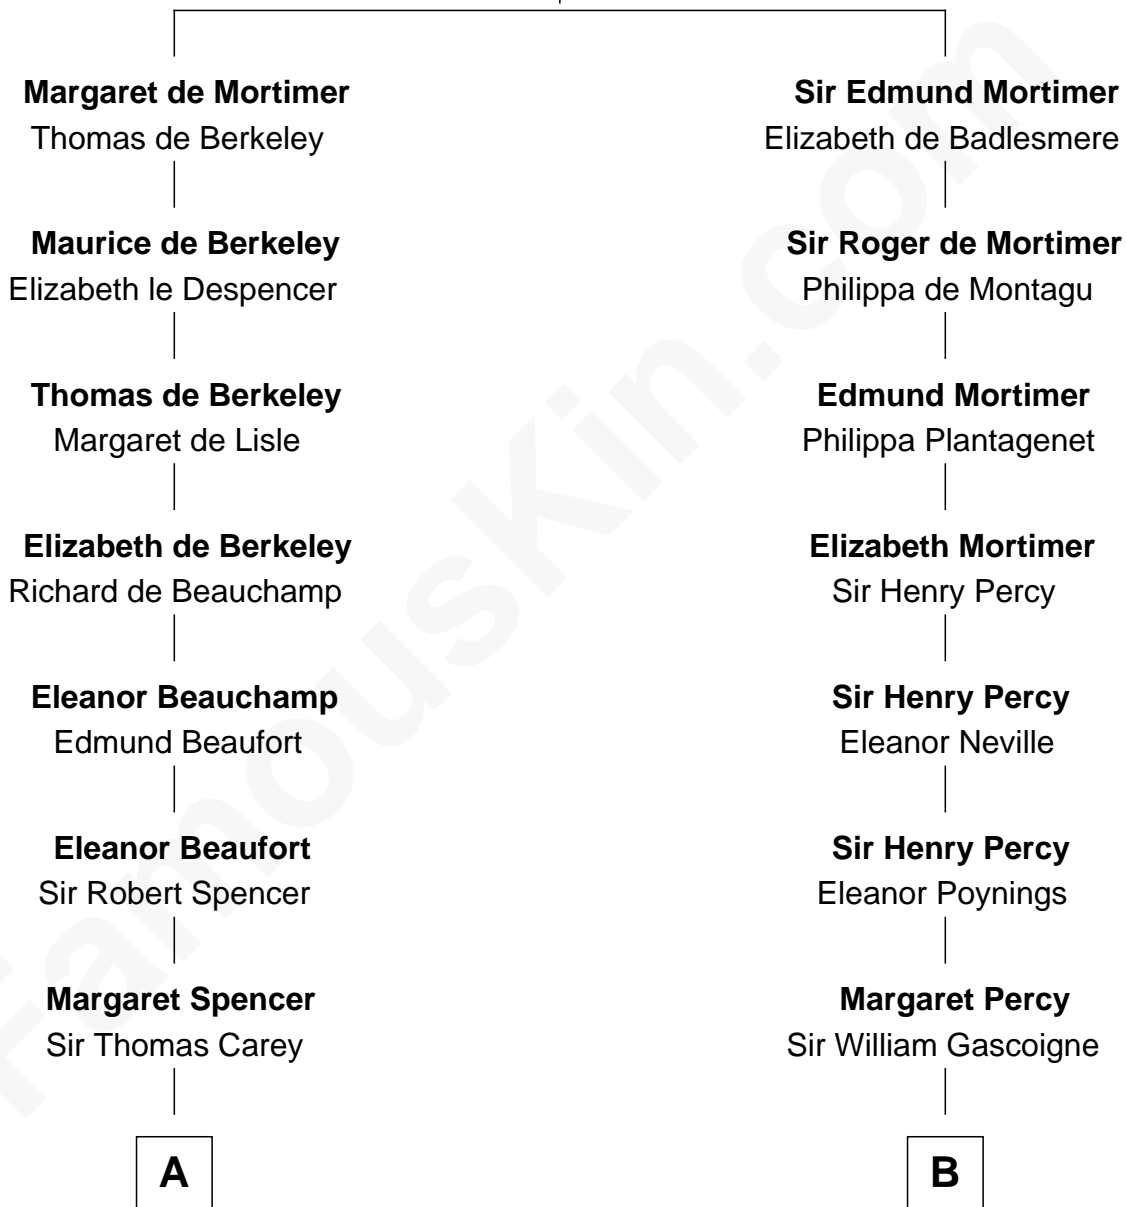

# FamousKin.com Relationship Chart of

**Nelson Rockefeller**

*41st U.S. Vice-President*

16th cousin 5 times removed of

**Meriwether Lewis**

*Lewis and Clark Expedition*

**Roger de Mortimer**

Joan de Geneville

**C**

—  
**Lucy Avery**

Godfrey Lewis Rockefeller

—  
**William Avery Rockefeller**

Eliza Davison

—  
**John Davison Rockefeller**

Laura Celestia Spelman

—  
**John Davison Rockefeller**

Abby Greene Aldrich

—  
**Nelson Rockefeller**

*41st U.S. Vice-President*

FamousKin.com