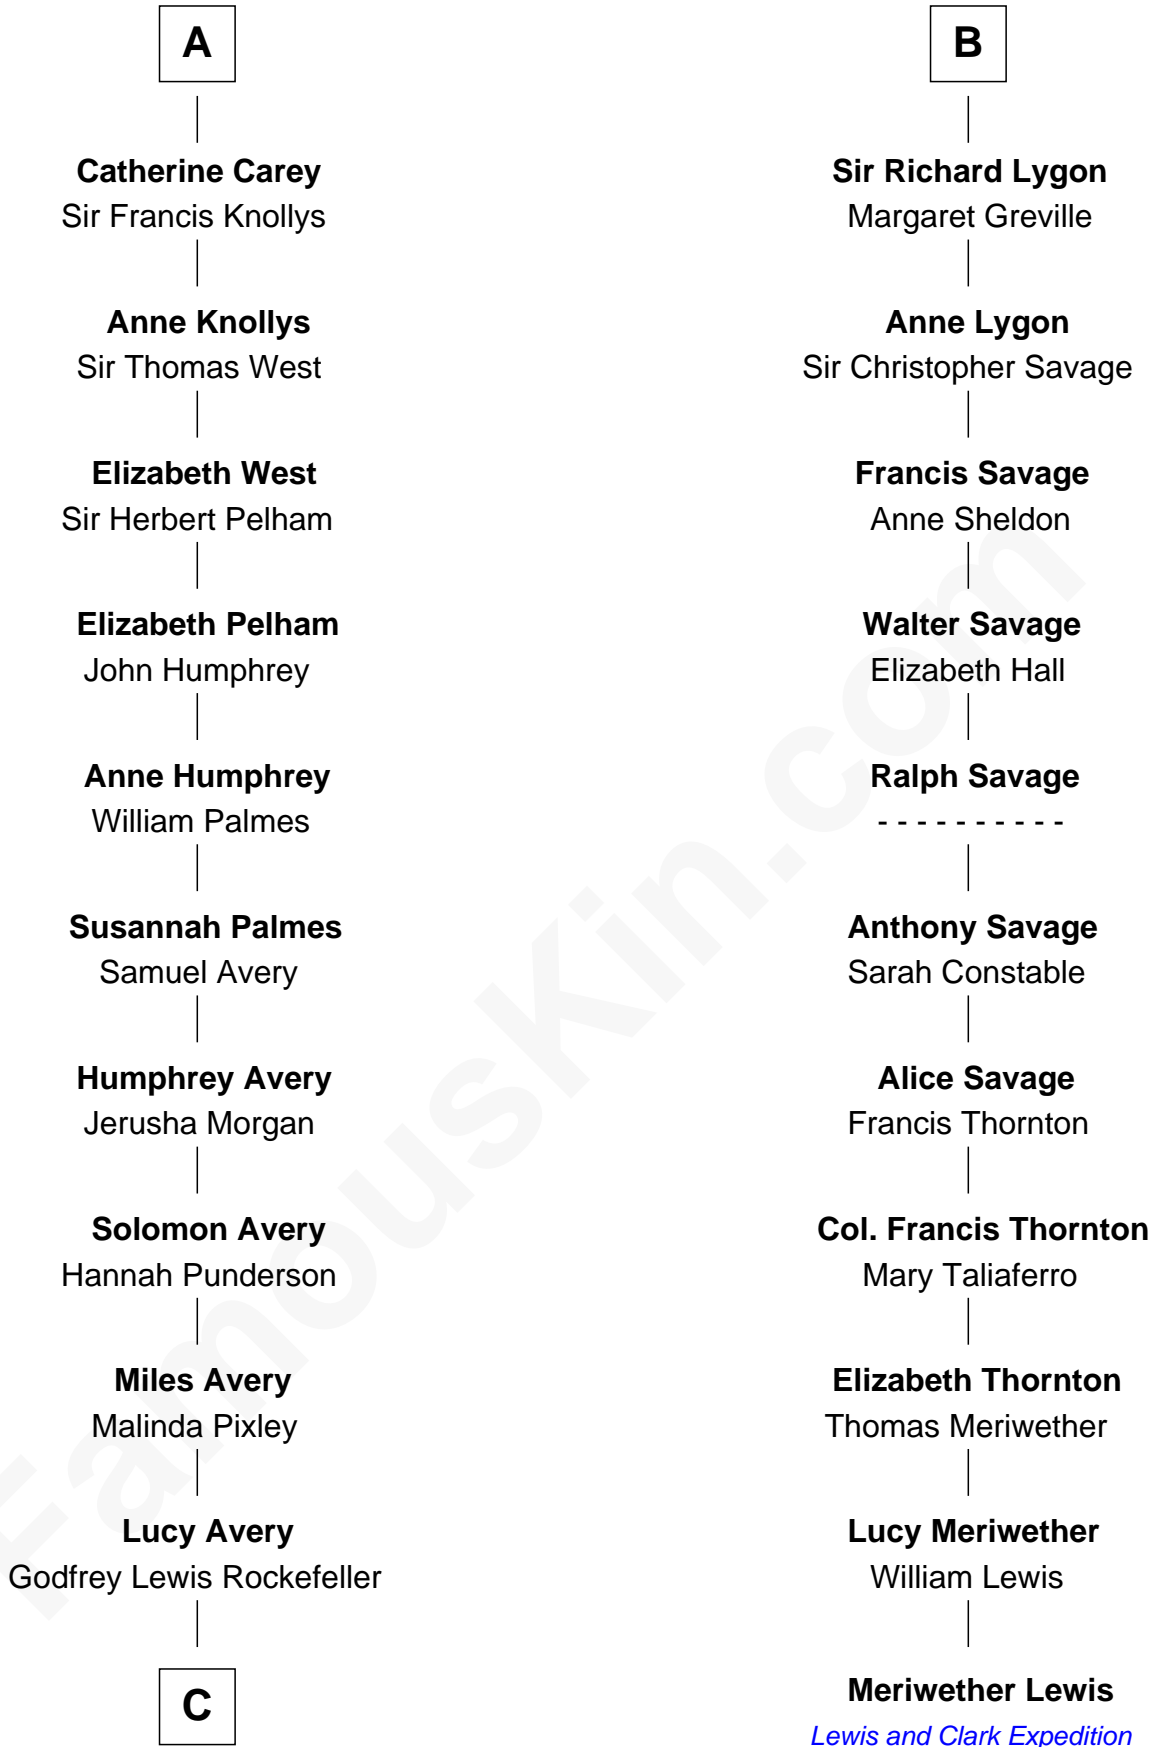

FamousKin.com Relationship Chart of

Nelson Rockefeller

41st U.S. Vice-President

17th cousin 3 times removed of

Meriwether Lewis

Lewis and Clark Expedition

Hugh le Despencer

Eleanor de Clare

Eleanor Beaufort

Sir Robert Spencer

Margaret Spencer

Sir Thomas Carey

Sir William Carey

Mary Boleyn

A

Sir Edward le Despencer

John de Beauchamp

Sir Richard de Beauchamp

Elizabeth Stafford

Anne de Beauchamp

Sir Richard Lygon

B

C

|
William Avery Rockefeller

Eliza Davison

|
John Davison Rockefeller

Laura Celestia Spelman

|
John Davison Rockefeller

Abby Greene Aldrich

|
Nelson Rockefeller

41st U.S. Vice-President

FamousKin.com